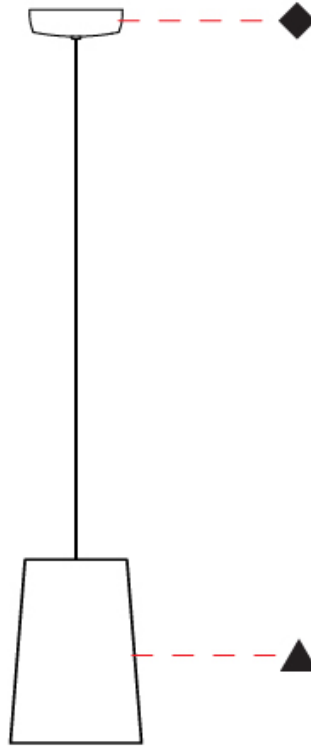

DRUM SUSPENSION

D111056-

PROJECT

TYPE

SPECIFIER

QUANTITY

DATE

D