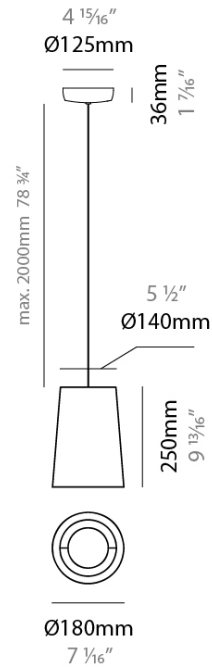

DRUM SUSPENSION

D111056-

base number Finish
Options

1. To build a product code in our configurator select the specify button on the base model # product page
2. To build a manual product code on this datasheet choose from the options listed below in blue font and add the suffix to the base model #

GENERAL

Series: Drum
Partner: Ole
Division: Design
Installation: Suspension
Product Type: Pendant
Mounting Location: Ceiling
Light Distribution: Direct / Indirect

PHYSICAL

Shape: Cone
Diameter (mm): 180
Diameter (in): 7 1/16
Height (mm): 250
Height (in): 9 13/16
Max. Overall Height (mm): 2250
Max. Overall Height (in): 88 7/16
Weight (kg): 1
Weight (lbs): 2.2
Diffuser: Satin Glass
Fixture Finish: BEI / BLK / BLU / COG / DGN / GRY / MRN / MOC / MUS / OLV / SIL / STN / TER / WHI
Holder Finish: BLK
Fixture Material: Fabric Cord / Metal
Primary Material: Fabric - Recycled
Cable Details: 2000mm Cable
Upon Request: Other fabric cord colors available upon request (see downloadable finish chart) Matte White Holder

ELECTRICAL

Number of Lamps: 1
Lamp Type: LED Retrofit
Lamp Shape: A19
Bulb Included: Bulb Not Included
Max. Wattage Per Lamp (W): 15
Lamp Base: E26
Input Voltage (V): 120
Upon Request: 277Vac / GU24

RATINGS AND CERTIFICATIONS

Certified By: Certified for North American Standards
IP rating: IP20

PROJECT
TYPE
SPECIFIER
QUANTITY
DATE