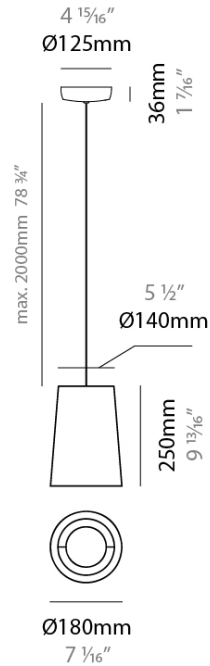

DRUM SUSPENSION

D111056-

base number   Finish   Finish
Options   Options

1. To build a product code in our configurator select the specify button on the base model # product page
2. To build a manual product code on this datasheet choose from the options listed below in blue font and add the suffix to the base model #

GENERAL

Series: Drum
Brand: Ole
Division: Design
Mounting Type: Suspension
Mounting Location: Ceiling
Subcategory: Up/Down Light

PHYSICAL

Shape: Cone
Diameter (mm): 180
Diameter (in): 7 ¹/₁₆
Height (mm): 250
Height (in): 9 ¹³/₁₆
Max. Overall Height (mm): 2250
Max. Overall Height (in): 88 ⁹/₁₆
Light Distribution: Direct / Indirect
Weight (kg): 1
Weight (lbs): 2.2
Diffuser: Satin Glass
Fixture Finish: BEI / BLK / BLU / COG / DGN / GRY / MRN / MOC / MUS / OLV / SIL / STN / TER / WHI
Holder Finish: MWH / MBK
Fixture Material: Fabric Cord / Metal
Cable Details: 2000mm Cable
Upon Request: Other fabric cord colors available upon request (see downloadable finish chart)

ELECTRICAL

Number of Lamps: 1
Lamp Type: LED Retrofit
Lamp Shape: A19
Bulb Included: Bulb Not Included
Max. Wattage Per Lamp (W): 15
Lamp Base: E26
Input Voltage (V): 120
Upon Request: 277Vac / GU24

RATINGS AND CERTIFICATIONS

Certified By: Certified for North American Standards
IP rating: IP20

PROJECT
TYPE
SPECIFIER
QUANTITY
DATE