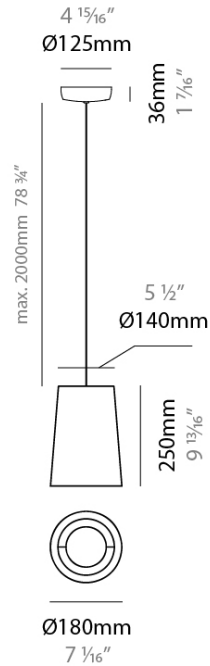

PROJECT	
TYPE	
SPECIFIER	
QUANTITY	
DATE	

DRUM SUSPENSION

D111056-

base number	Finish	Finish
	Options	Options

1. To build a product code in our configurator select the specify button on the base model # product page
2. To build a manual product code on this datasheet choose from the options listed below in blue font and add the suffix to the base model #

GENERAL

Series: Drum
Brand: Ole
Division: Design
Mounting Type: Suspension
Mounting Location: Ceiling
Subcategory: Up/Down Light

PHYSICAL

Shape: Cone
Diameter (mm): 180
Diameter (in): 7 1/16
Height (mm): 250
Height (in): 9 13/16
Max. Overall Height (mm): 2250
Max. Overall Height (in): 88 9/16
Light Distribution: Direct / Indirect
Weight (kg): 1
Weight (lbs): 2.2
Diffuser: Satin Glass
Fixture Finish: BEI / BLK / BLU / COG / DGN / GRY / MRN / MOC / MUS / OLV / SIL / STN / TER / WHI
Holder Finish: MWH / MBK
Fixture Material: Fabric Cord / Metal
Cable Details: 2000mm Cable
Upon Request: Other fabric cord colors available upon request (see downloadable finish chart)

ELECTRICAL

Number of Lamps: 1
Lamp Type: LED Retrofit
Lamp Shape: A19
Bulb Included: Bulb Not Included
Max. Wattage Per Lamp (W): 15
Lamp Base: E26
Input Voltage (V): 120
Upon Request: 277Vac / GU24

RATINGS AND CERTIFICATIONS

Certified By: Certified for North American Standards
IP rating: IP20