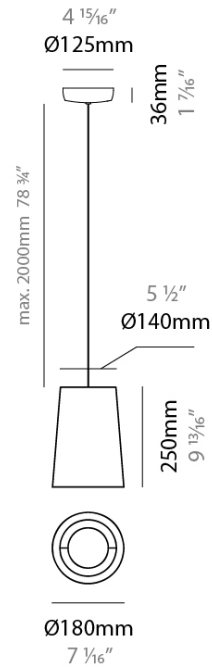

#### PHYSICAL

Shape: Cone  
 Diameter (mm): 180  
 Diameter (in): 7 1/16  
 Height (mm): 250  
 Height (in): 9 13/16  
 Max. Overall Height (mm): 2250  
 Max. Overall Height (in): 88 7/16  
 Weight (kg): 1  
 Weight (lbs): 2.2  
 Diffuser: Satin Glass  
 Fixture Finish: [BEI](#) / [BLK](#) / [BLU](#) / [COG](#) / [DGN](#) / [GRY](#) / [MRN](#) / [MOC](#) / [MUS](#) / [OLV](#) / [SIL](#) / [STN](#) / [TER](#) / [WHI](#)  
 Holder Finish: [BLK](#)  
 Fixture Material: Fabric Cord / Metal  
 Primary Material: Fabric - Recycled  
 Cable Details: 2000mm Cable  
 Upon Request: Other fabric cord colors available upon request (see downloadable finish chart) Matte White Holder

#### ELECTRICAL

Number of Lamps: 1  
 Lamp Type: LED Retrofit  
 Lamp Shape: A19  
 Bulb Included: Bulb Not Included  
 Max. Wattage Per Lamp (W): 15  
 Lamp Base: E26  
 Input Voltage (V): 120  
 Upon Request: 277Vac / GU24