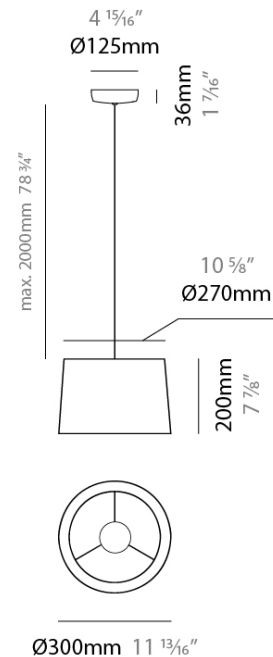

DRUM SUSPENSION

D111058-

base number   Finish   Finish
Options   Options

1. To build a product code in our configurator select the specify button on the base model # product page
2. To build a manual product code on this datasheet choose from the options listed below in blue font and add the suffix to the base model #

GENERAL

Series: Drum
Brand: Ole
Division: Design
Mounting Type: Suspension
Mounting Location: Ceiling
Subcategory: Up/Down Light

PHYSICAL

Shape: Drum
Diameter (mm): 300
Diameter (in): 11 ¹³/₁₆
Height (mm): 200
Height (in): 7 ⁷/₈
Max. Overall Height (mm): 2200
Max. Overall Height (in): 86 ³/₈
Light Distribution: Direct / Indirect
Weight (kg): 2
Weight (lbs): 4.4
Fixture Finish: BEI / BLK / BLU / COG / DGN / GRY / MRN / MOC / MUS / OLV / SIL / STN / TER / WHI
Holder Finish: BLK
Fixture Material: Fabric Cord / Metal
Cable Details: 2000mm Cable
Upon Request: Other fabric cord colors available upon request (see downloadable finish chart)

ELECTRICAL

Number of Lamps: 1
Lamp Type: LED Retrofit
Lamp Shape: A19
Bulb Included: Bulb Not Included
Max. Wattage Per Lamp (W): 15
Lamp Base: E26
Input Voltage (V): 120
Upon Request: 277Vac / GU24

RATINGS AND CERTIFICATIONS

Certified By: Certified for North American Standards
IP rating: IP20

PROJECT
TYPE
SPECIFIER
QUANTITY
DATE