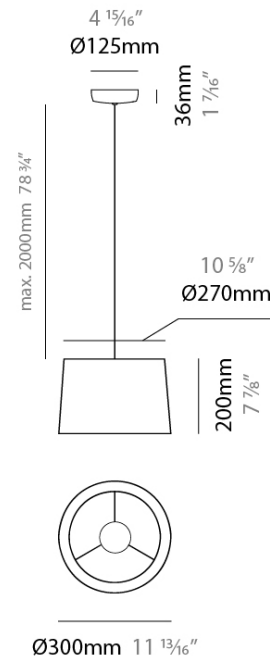

DRUM SUSPENSION

D111058-

base number   Finish
Options

1. To build a product code in our configurator select the specify button on the base model # product page
2. To build a manual product code on this datasheet choose from the options listed below in blue font and add the suffix to the base model #

GENERAL

Series: Drum
Partner: Ole
Division: Design
Installation: Suspension
Product Type: Pendant
Mounting Location: Ceiling
Light Distribution: Direct / Indirect

PHYSICAL

Shape: Drum
Diameter (mm): 300
Diameter (in): 11 ¹³/₁₆
Height (mm): 200
Height (in): 7 ⁷/₈
Max. Overall Height (mm): 2200
Max. Overall Height (in): 86 ⁵/₈
Weight (kg): 2
Weight (lbs): 4.4
Fixture Finish: BEI / BLK / BLU / COG / DGN / GRY / MRN / MOC / MUS / OLV / SIL / STN / TER / WHI
Holder Finish: BLK
Fixture Material: Fabric Cord / Metal
Primary Material: Fabric - Recycled
Cable Details: 2000mm Cable
Upon Request: Other fabric cord colors available upon request (see downloadable finish chart) Matte White Holder

ELECTRICAL

Number of Lamps: 1
Lamp Type: LED Retrofit
Lamp Shape: A19
Bulb Included: Bulb Not Included
Max. Wattage Per Lamp (W): 15
Lamp Base: E26
Input Voltage (V): 120
Upon Request: 277Vac / GU24

RATINGS AND CERTIFICATIONS

Certified By: Certified for North American Standards
IP rating: IP20

PROJECT
TYPE
SPECIFIER
QUANTITY
DATE