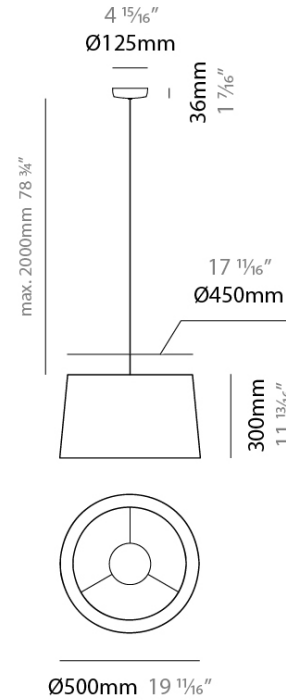

DRUM SUSPENSION

D111060-

base number   Finish   Finish
Options   Options

1. To build a product code in our configurator select the specify button on the base model # product page
2. To build a manual product code on this datasheet choose from the options listed below in blue font and add the suffix to the base model #

GENERAL

Series: Drum
Brand: Ole
Division: Design
Mounting Type: Suspension
Mounting Location: Ceiling
Subcategory: Up/Down Light

PHYSICAL

Shape: Drum
Diameter (mm): 500
Diameter (in): 19 11/16
Height (mm): 300
Height (in): 11 13/16
Max. Overall Height (mm): 2300
Max. Overall Height (in): 90 3/16
Light Distribution: Direct / Indirect
Weight (kg): 2.8
Weight (lbs): 6.2
Fixture Finish: BEI / BLK / BLU / COG / DGN / GRY / MRN / MOC / MUS / OLV / SIL / STN / TER / WHI
Holder Finish: BLK
Fixture Material: Fabric Cord / Metal
Cable Details: 2000mm Cable
Upon Request: Other fabric cord colors available upon request (see downloadable finish chart)

ELECTRICAL

Number of Lamps: 1
Lamp Type: LED Retrofit
Lamp Shape: A19
Bulb Included: Bulb Not Included
Max. Wattage Per Lamp (W): 15
Lamp Base: E26
Input Voltage (V): 120
Upon Request: 277Vac / GU24

RATINGS AND CERTIFICATIONS

Certified By: Certified for North American Standards
IP rating: IP20

PROJECT
TYPE
SPECIFIER
QUANTITY
DATE