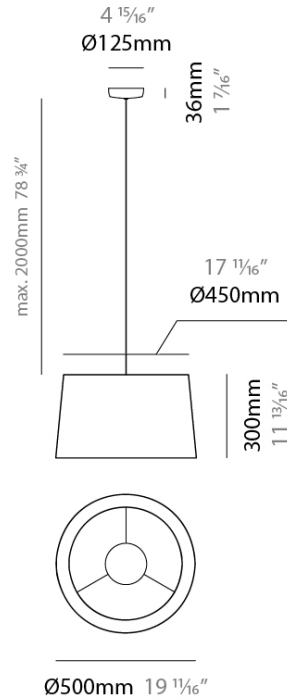

DRUM SUSPENSION

D111060-

base number Finish
Options

1. To build a product code in our configurator select the specify button on the base model # product page
2. To build a manual product code on this datasheet choose from the options listed below in blue font and add the suffix to the base model #

GENERAL

Series: Drum
Partner: Ole
Division: Design
Installation: Suspension
Product Type: Pendant
Mounting Location: Ceiling
Light Distribution: Direct / Indirect

PHYSICAL

Shape: Drum
Diameter (mm): 500
Diameter (in): 19 ¹³/₁₆
Height (mm): 300
Height (in): 11 ¹³/₁₆
Max. Overall Height (mm): 2300
Max. Overall Height (in): 90 ⁹/₁₆
Weight (kg): 2.8
Weight (lbs): 6.2
Fixture Finish: BEI / BLK / BLU / COG / DGN / GRY / MRN / MOC / MUS / OLV / SIL / STN / TER / WHI
Holder Finish: BLK
Fixture Material: Fabric Cord / Metal
Primary Material: Fabric - Recycled
Cable Details: 2000mm Cable
Upon Request: Other fabric cord colors available upon request (see downloadable finish chart) Matte White Holder

ELECTRICAL

Number of Lamps: 1
Lamp Type: LED Retrofit
Lamp Shape: A19
Bulb Included: Bulb Not Included
Max. Wattage Per Lamp (W): 15
Lamp Base: E26
Input Voltage (V): 120
Upon Request: 277Vac / GU24

RATINGS AND CERTIFICATIONS

Certified By: Certified for North American Standards
IP rating: IP20

PROJECT
TYPE
SPECIFIER
QUANTITY
DATE