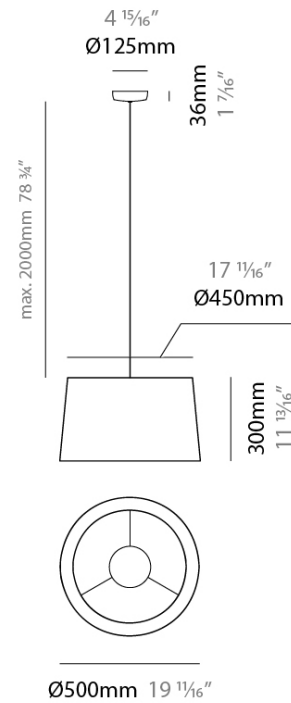

DRUM SUSPENSION

D111060-

base number Finish
Options

1. To build a product code in our configurator select the specify button on the base model # product page
2. To build a manual product code on this datasheet choose from the options listed below in blue font and add the suffix to the base model #

GENERAL

Series: Drum
Partner: Ole
Division: Design
Installation: Suspension
Product Type: Pendant
Mounting Location: Ceiling
Light Distribution: Direct / Indirect

PHYSICAL

Shape: Drum
Diameter (mm): 500
Diameter (in): 19 ¹³/₁₆
Height (mm): 300
Height (in): 11 ¹³/₁₆
Max. Overall Height (mm): 2300
Max. Overall Height (in): 90 ⁹/₁₆
Weight (kg): 2.8
Weight (lbs): 6.2
Fixture Finish: BEI / BLK / BLU / COG / DGN / GRY / MRN / MOC / MUS / OLV / SIL / STN / TER / WHI
Holder Finish: BLK
Fixture Material: Fabric Cord / Metal
Primary Material: Fabric - Recycled
Cable Details: 2000mm Cable
Upon Request: Other fabric cord colors available upon request (see downloadable finish chart) Matte White Holder

ELECTRICAL

Number of Lamps: 1
Lamp Type: LED Retrofit
Lamp Shape: A19
Bulb Included: Bulb Not Included
Max. Wattage Per Lamp (W): 15
Lamp Base: E26
Input Voltage (V): 120
Upon Request: 277Vac / GU24

RATINGS AND CERTIFICATIONS

Certified By: Certified for North American Standards
IP rating: IP20

PROJECT
TYPE
SPECIFIER
QUANTITY
DATE