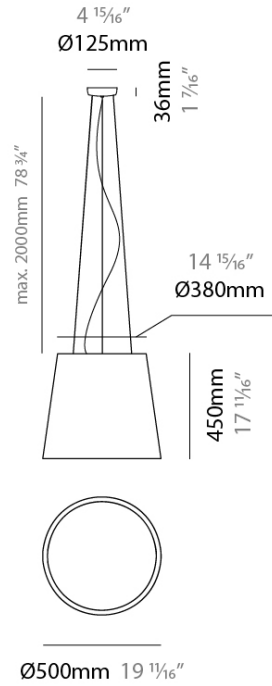

PROJECT
TYPE
SPECIFIER
QUANTITY
DATE

DRUM SUSPENSION

D111062-

base number	Finish	Finish
	Options	Options

1. To build a product code in our configurator select the specify button on the base model # product page
2. To build a manual product code on this datasheet choose from the options listed below in blue font and add the suffix to the base model #

GENERAL

Series: Drum
Brand: Ole
Division: Design
Mounting Type: Suspension
Mounting Location: Ceiling
Subcategory: Up/Down Light

PHYSICAL

Shape: Drum
Diameter (mm): 500
Diameter (in): 19 11/16
Height (mm): 450
Height (in): 17 11/16
Max. Overall Height (mm): 2450
Max. Overall Height (in): 96 7/16
Light Distribution: Direct / Indirect
Weight (kg): 4
Weight (lbs): 8.8
Fixture Finish: BEI / BLK / BLU / COG / DGN / GRY / MRN / MOC / MUS / OLV / SIL / STN / TER / WHI
Holder Finish: BLK
Fixture Material: Fabric Cord / Metal
Cable Details: 2000mm Cable
Upon Request: Other fabric cord colors available upon request (see downloadable finish chart)

ELECTRICAL

Number of Lamps: 3
Lamp Type: LED Retrofit
Lamp Shape: A19
Bulb Included: Bulb Not Included
Max. Wattage Per Lamp (W): 15
Lamp Base: E26
Input Voltage (V): 120
Upon Request: 277Vac / GU24

RATINGS AND CERTIFICATIONS

Certified By: Certified for North American Standards
IP rating: IP20