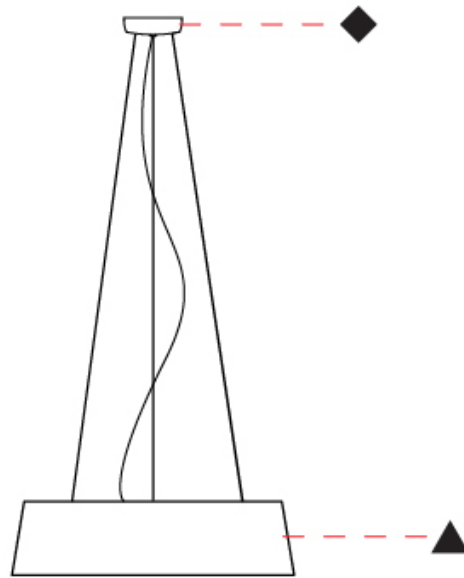

DRUM SUSPENSION

D111063-

PROJECT _____

TYPE _____

SPECIFIER _____

QUANTITY _____

DATE _____

D