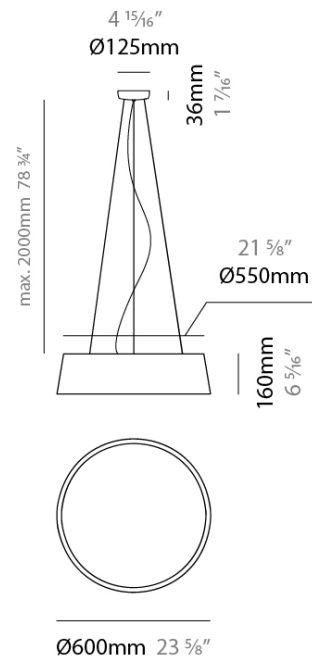

DRUM SUSPENSION

D111063-

base number Finish
Options

1. To build a product code in our configurator select the specify button on the base model # product page
2. To build a manual product code on this datasheet choose from the options listed below in blue font and add the suffix to the base model #

GENERAL

Series: Drum
Partner: Ole
Division: Design
Installation: Suspension
Product Type: Pendant
Mounting Location: Ceiling
Light Distribution: Direct / Indirect

PHYSICAL

Shape: Drum
Diameter (mm): 600
Diameter (in): 23 5/8
Height (mm): 160
Height (in): 6 5/16
Max. Overall Height (mm): 2160
Max. Overall Height (in): 85 1/16
Weight (kg): 3.3
Weight (lbs): 7.26
Fixture Finish: BEI / BLK / BLU / COG / DGN / GRY / MRN / MOC / MUS / OLV / SIL / STN / TER / WHI
Holder Finish: BLK
Fixture Material: Fabric Cord / Metal
Primary Material: Fabric - Recycled
Cable Details: 2000mm Cable
Upon Request: Other fabric cord colors available upon request (see downloadable finish chart) Matte White Holder

ELECTRICAL

Number of Lamps: 3
Lamp Type: LED Retrofit
Lamp Shape: A19
Bulb Included: Bulb Not Included
Max. Wattage Per Lamp (W): 15
Lamp Base: E26
Input Voltage (V): 120
Upon Request: 277Vac / GU24

RATINGS AND CERTIFICATIONS

Certified By: Certified for North American Standards
IP rating: IP20

PROJECT
TYPE
SPECIFIER
QUANTITY
DATE