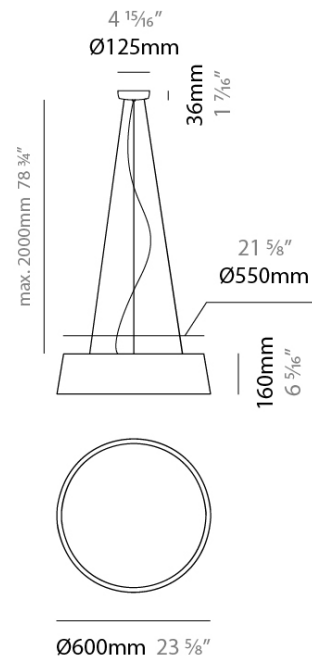

DRUM SUSPENSION

D111063-

base number   Finish   Finish
Options   Options

1. To build a product code in our configurator select the specify button on the base model # product page
2. To build a manual product code on this datasheet choose from the options listed below in blue font and add the suffix to the base model #

GENERAL

Series: Drum
Brand: Ole
Division: Design
Mounting Type: Suspension
Mounting Location: Ceiling
Subcategory: Up/Down Light

PHYSICAL

Shape: Drum
Diameter (mm): 600
Diameter (in): 23 ⁵/₈
Height (mm): 160
Height (in): 6 ⁵/₁₆
Max. Overall Height (mm): 2160
Max. Overall Height (in): 85 ¹/₁₆
Light Distribution: Direct / Indirect
Weight (kg): 3.3
Weight (lbs): 7.26
Fixture Finish: BEI / BLK / BLU / COG / DGN / GRY / MRN / MOC / MUS / OLV / SIL / STN / TER / WHI
Holder Finish: BLK
Fixture Material: Fabric Cord / Metal
Cable Details: 2000mm Cable
Upon Request: Other fabric cord colors available upon request (see downloadable finish chart)

ELECTRICAL

Number of Lamps: 3
Lamp Type: LED Retrofit
Lamp Shape: A19
Bulb Included: Bulb Not Included
Max. Wattage Per Lamp (W): 15
Lamp Base: E26
Input Voltage (V): 120
Upon Request: 277Vac / GU24

RATINGS AND CERTIFICATIONS

Certified By: Certified for North American Standards
IP rating: IP20