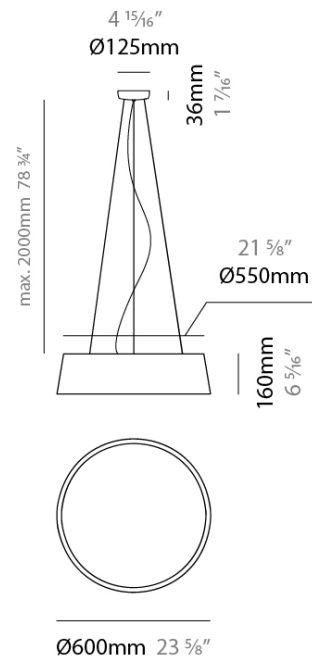

#### PHYSICAL

Shape: Drum  
 Diameter (mm): 600  
 Diameter (in): 23 5/8  
 Height (mm): 160  
 Height (in): 6 5/16  
 Max. Overall Height (mm): 2160  
 Max. Overall Height (in): 85 1/4  
 Weight (kg): 3.3  
 Weight (lbs): 7.26  
 Fixture Finish: BEI / BLK / BLU / COG / DGN / GRY / MRN / MOC / MUS / OLV / SIL / STN / TER / WHI  
 Holder Finish: BLK  
 Fixture Material: Fabric Cord / Metal  
 Primary Material: Fabric - Recycled  
 Cable Details: 2000mm Cable  
 Upon Request: Other fabric cord colors available upon request (see downloadable finish chart) Matte White Holder

#### ELECTRICAL

Number of Lamps: 3  
 Lamp Type: LED Retrofit  
 Lamp Shape: A19  
 Bulb Included: Bulb Not Included  
 Max. Wattage Per Lamp (W): 15  
 Lamp Base: E26  
 Input Voltage (V): 120  
 Upon Request: 277Vac / GU24