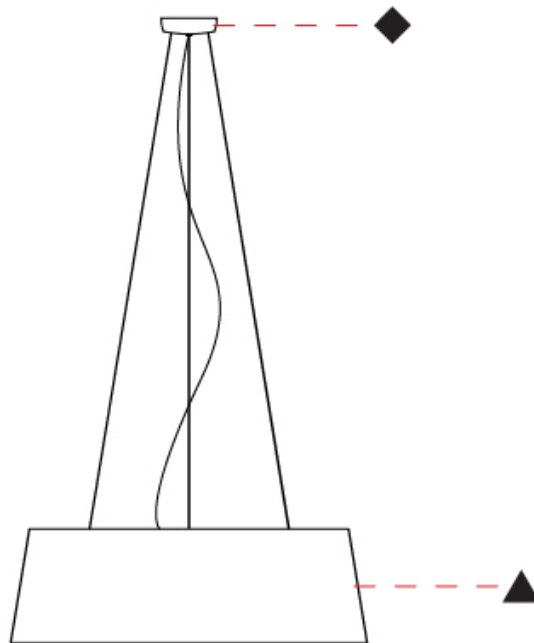

DRUM SUSPENSION

D111064-

PROJECT _____

TYPE _____

SPECIFIER _____

QUANTITY _____

DATE _____

D