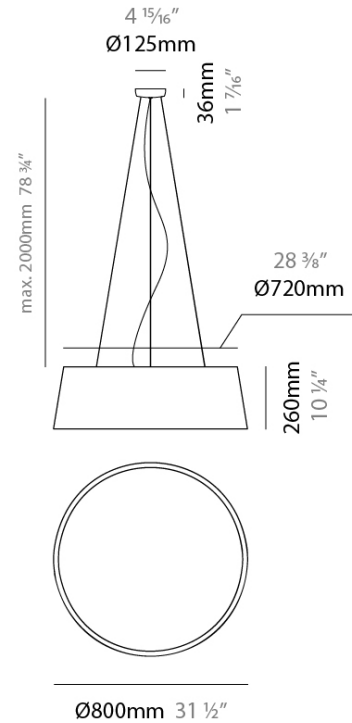

DRUM SUSPENSION

D111064-

base number Finish
Options

1. To build a product code in our configurator select the specify button on the base model # product page
2. To build a manual product code on this datasheet choose from the options listed below in blue font and add the suffix to the base model #

GENERAL

Series: Drum
Partner: Ole
Division: Design
Installation: Suspension
Product Type: Pendant
Mounting Location: Ceiling
Light Distribution: Direct / Indirect

PHYSICAL

Shape: Drum
Diameter (mm): 800
Diameter (in): 31 1/2
Height (mm): 260
Height (in): 10 1/4
Max. Overall Height (mm): 2260
Max. Overall Height (in): 89
Weight (kg): 4.6
Weight (lbs): 10.12

Fixture Finish: BEI / BLK / BLU / COG / DGN / GRY / MRN / MOC / MUS / OLV / SIL / STN / TER / WHI

Holder Finish: BLK

Fixture Material: Fabric Cord / Metal

Primary Material: Fabric - Recycled

Cable Details: 2000mm Cable

Upon Request: Other fabric cord colors available upon request (see downloadable finish chart) Matte White Holder

ELECTRICAL

Number of Lamps: 4
Lamp Type: LED Retrofit
Lamp Shape: A19
Bulb Included: Bulb Not Included
Max. Wattage Per Lamp (W): 15
Lamp Base: E26
Input Voltage (V): 120
Upon Request: 277Vac / GU24

RATINGS AND CERTIFICATIONS

Certified By: Certified for North American Standards
IP rating: IP20

PROJECT
TYPE
SPECIFIER
QUANTITY
DATE