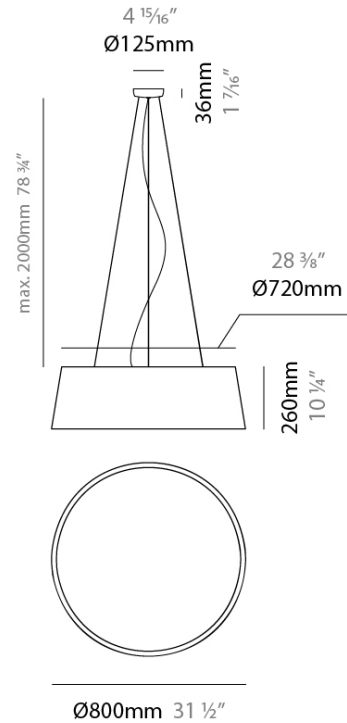

DRUM SUSPENSION

D111064-

base number Finish
Options

1. To build a product code in our configurator select the specify button on the base model # product page
2. To build a manual product code on this datasheet choose from the options listed below in blue font and add the suffix to the base model #

GENERAL

Series: Drum
Partner: Ole
Division: Design
Installation: Suspension
Product Type: Pendant
Mounting Location: Ceiling
Light Distribution: Direct / Indirect

PHYSICAL

Shape: Drum
Diameter (mm): 800
Diameter (in): 31 1/2
Height (mm): 260
Height (in): 10 1/4
Max. Overall Height (mm): 2260
Max. Overall Height (in): 89
Weight (kg): 4.6
Weight (lbs): 10.12

Fixture Finish: [BEI](#) / [BLK](#) / [BLU](#) / [COG](#) / [DGN](#) / [GRY](#) / [MRN](#) / [MOC](#) / [MUS](#) / [OLV](#) / [SIL](#) / [STN](#) / [TER](#) / [WHI](#)

Holder Finish: BLK
Fixture Material: Fabric Cord / Metal
Primary Material: Fabric - Recycled
Cable Details: 2000mm Cable
Upon Request: Other fabric cord colors available upon request (see downloadable finish chart) Matte White Holder

ELECTRICAL

Number of Lamps: 4
Lamp Type: LED Retrofit
Lamp Shape: A19
Bulb Included: Bulb Not Included
Max. Wattage Per Lamp (W): 15
Lamp Base: E26
Input Voltage (V): 120
Upon Request: 277Vac / GU24

RATINGS AND CERTIFICATIONS

Certified By: Certified for North American Standards
IP rating: IP20

PROJECT
TYPE
SPECIFIER
QUANTITY
DATE