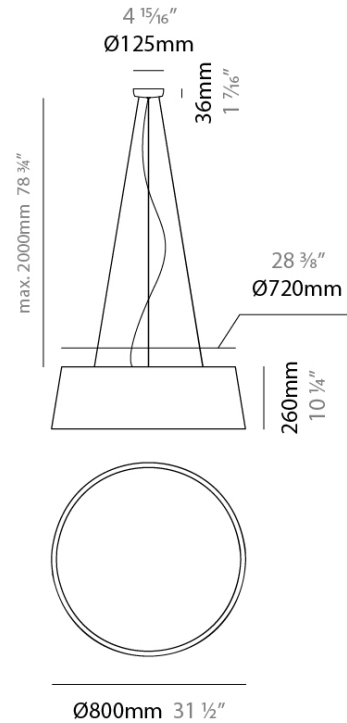

PROJECT	
TYPE	
SPECIFIER	
QUANTITY	
DATE	

DRUM SUSPENSION

D111064-

base number	Finish	Finish
	Options	Options

1. To build a product code in our configurator select the specify button on the base model # product page
2. To build a manual product code on this datasheet choose from the options listed below in blue font and add the suffix to the base model #

GENERAL

Series: Drum
Brand: Ole
Division: Design
Mounting Type: Suspension
Mounting Location: Ceiling
Subcategory: Up/Down Light

PHYSICAL

Shape: Drum
Diameter (mm): 800
Diameter (in): 31 1/2
Height (mm): 260
Height (in): 10 1/4
Max. Overall Height (mm): 2260
Max. Overall Height (in): 89
Light Distribution: Direct / Indirect
Weight (kg): 4.6
Weight (lbs): 10.12
Fixture Finish: BEI / BLK / BLU / COG / DGN / GRY / MRN / MOC / MUS / OLV / SIL / STN / TER / WHI
Holder Finish: BLK
Fixture Material: Fabric Cord / Metal
Cable Details: 2000mm Cable
Upon Request: Other fabric cord colors available upon request (see downloadable finish chart)

ELECTRICAL

Number of Lamps: 4
Lamp Type: LED Retrofit
Lamp Shape: A19
Bulb Included: Bulb Not Included
Max. Wattage Per Lamp (W): 15
Lamp Base: E26
Input Voltage (V): 120
Upon Request: 277Vac / GU24

RATINGS AND CERTIFICATIONS

Certified By: Certified for North American Standards
IP rating: IP20