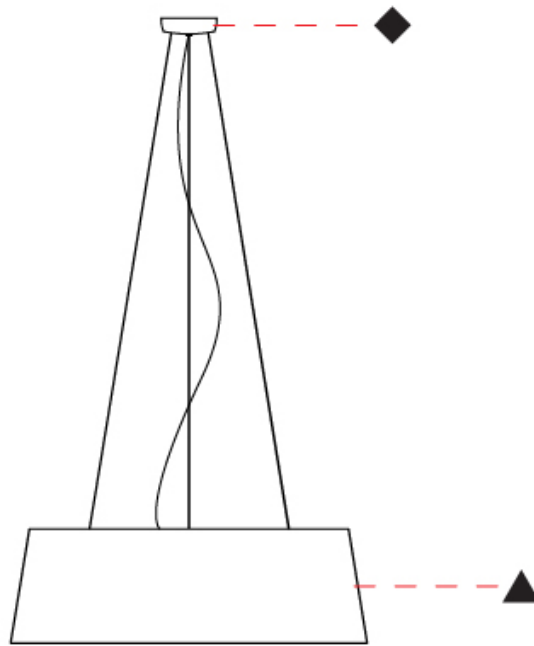

DRUM SUSPENSION

D111064-

PROJECT _____

TYPE _____

SPECIFIER _____

QUANTITY _____

DATE _____

D