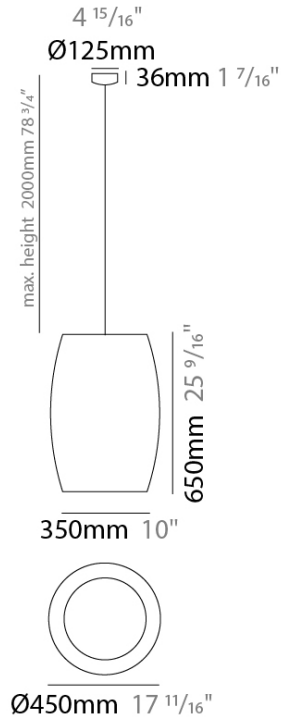

POMA SUSPENSION

D111073-

base number   Finish
Options

1. To build a product code in our configurator select the specify button on the base model # product page
2. To build a manual product code on this datasheet choose from the options listed below in blue font and add the suffix to the base model #

GENERAL

Series: Poma _____
Partner: Ole _____
Division: Design _____
Installation: Suspension _____
Product Type: Pendant _____
Mounting Location: Ceiling _____

PHYSICAL

Shape: Cylinder _____
Diameter (mm): 450 _____
Diameter (in): 17 ¹¹/₁₆ _____
Height (mm): 650 _____
Height (in): 25 ⁹/₁₆ _____
Max. Overall Height (mm): 2650 _____
Max. Overall Height (in): 104 ⁵/₁₆ _____
Fixture Finish: BEI / BLK / BLU / COG / DGN / GRY / MRN / MOC / MUS / OLV / SIL / STN / TER / WHI _____
Holder Finish: MBK _____
Fixture Material: Fabric Cord / Metal _____
Primary Material: Fabric - Recycled _____
Cable Details: 2000mm Cable _____
Upon Request: Other fabric cord colors available upon request (see downloadable finish chart) Matte White Holder _____

ELECTRICAL

Number of Lamps: 1 _____
Lamp Type: LED Retrofit _____
Lamp Shape: A19 _____
Bulb Included: Bulb Not Included _____
Max. Wattage Per Lamp (W): 15 _____
Lamp Base: E26 _____
Input Voltage (V): 120 _____
Upon Request: 277Vac / GU24 _____

RATINGS AND CERTIFICATIONS

Certified By: Certified for North American Standards _____
IP rating: IP20 _____