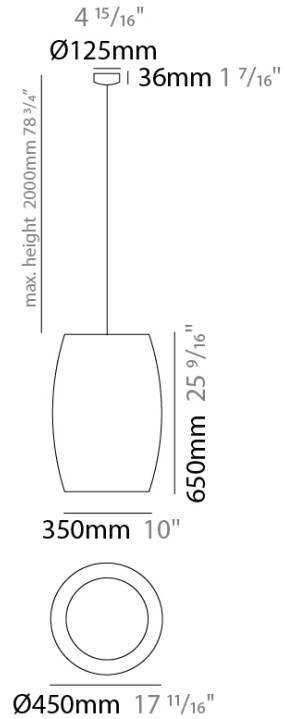

PROJECT
TYPE
SPECIFIER
QUANTITY
DATE

POMA SUSPENSION

D111073-

base number Finish
Options

1. To build a product code in our configurator select the specify button on the base model # product page
2. To build a manual product code on this datasheet choose from the options listed below in blue font and add the suffix to the base model #

GENERAL

Series: Poma
Partner: Ole
Division: Design
Installation: Suspension
Product Type: Pendant
Mounting Location: Ceiling

PHYSICAL

Shape: Cylinder
Diameter (mm): 450
Diameter (in): 17 ¹¹/₁₆
Height (mm): 650
Height (in): 25 ⁹/₁₆
Max. Overall Height (mm): 2650
Max. Overall Height (in): 104 ⁵/₁₆
Fixture Finish: BEI / BLK / BLU / COG / DGN / GRY / MRN / MOC / MUS / OLV / SIL / STN / TER / WHI
Holder Finish: MBK
Fixture Material: Fabric Cord / Metal
Primary Material: Fabric - Recycled
Cable Details: 2000mm Cable
Upon Request: Other fabric cord colors available upon request (see downloadable finish chart) Matte White Holder

ELECTRICAL

Number of Lamps: 1
Lamp Type: LED Retrofit
Lamp Shape: A19
Bulb Included: Bulb Not Included
Max. Wattage Per Lamp (W): 15
Lamp Base: E26
Input Voltage (V): 120
Upon Request: 277Vac / GU24

RATINGS AND CERTIFICATIONS

Certified By: Certified for North American Standards
IP rating: IP20