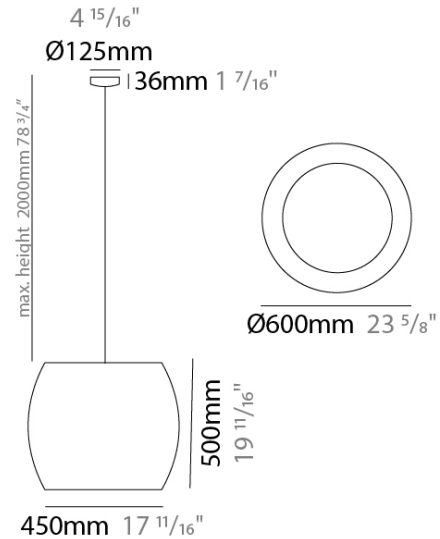

POMA SUSPENSION

D111074-

base number   Finish
Options

1. To build a product code in our configurator select the specify button on the base model # product page
2. To build a manual product code on this datasheet choose from the options listed below in blue font and add the suffix to the base model #

GENERAL

Series: Poma _____
Partner: Ole _____
Division: Design _____
Installation: Suspension _____
Product Type: Pendant _____
Mounting Location: Ceiling _____

PHYSICAL

Shape: Cylinder _____
Diameter (mm): 600 _____
Diameter (in): 23 ⁵/₈ _____
Height (mm): 500 _____
Height (in): 19 ¹¹/₁₆ _____
Max. Overall Height (mm): 2500 _____
Max. Overall Height (in): 98 ⁷/₁₆ _____
Fixture Finish: BEI / BLK / BLU / COG / DGN / GRY / MRN / MOC / MUS / OLV / SIL / STN / TER / WHI _____
Holder Finish: MBK _____
Fixture Material: Fabric Cord / Metal _____
Primary Material: Fabric - Recycled _____
Cable Details: 2000mm Cable _____
Upon Request: Other fabric cord colors available upon request (see downloadable finish chart) Matte White Holder _____

ELECTRICAL

Number of Lamps: 1 _____
Lamp Type: LED Retrofit _____
Lamp Shape: A19 _____
Bulb Included: Bulb Not Included _____
Max. Wattage Per Lamp (W): 15 _____
Lamp Base: E26 _____
Input Voltage (V): 120 _____
Upon Request: 277Vac / GU24 _____

RATINGS AND CERTIFICATIONS

Certified By: Certified for North American Standards _____
IP rating: IP20 _____