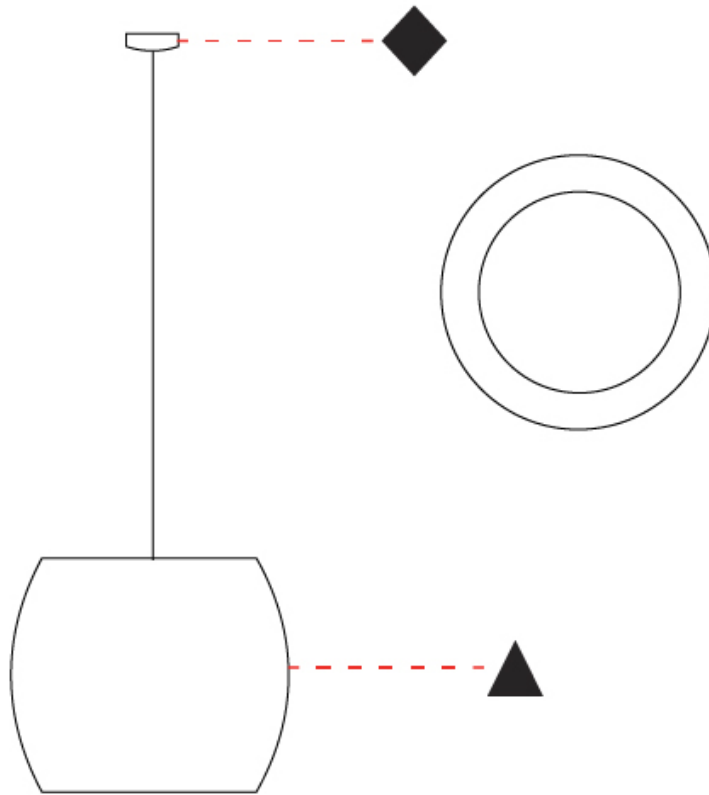

#### PHYSICAL

Shape: Cylinder \_\_\_\_\_  
 Diameter (mm): 600 \_\_\_\_\_  
 Diameter (in): 23 <sup>5</sup>/<sub>8</sub> \_\_\_\_\_  
 Height (mm): 500 \_\_\_\_\_  
 Height (in): 19 <sup>11</sup>/<sub>16</sub> \_\_\_\_\_  
 Max. Overall Height (mm): 2500 \_\_\_\_\_  
 Max. Overall Height (in): 98 <sup>7</sup>/<sub>16</sub> \_\_\_\_\_  
 Fixture Finish: BEI / BLK / BLU / COG / DGN / GRY / MRN / MOC / MUS / OLV / SIL / STN / TER / WHI \_\_\_\_\_  
 Holder Finish: MBK \_\_\_\_\_  
 Fixture Material: Fabric Cord / Metal \_\_\_\_\_  
 Primary Material: Fabric - Recycled \_\_\_\_\_  
 Cable Details: 2000mm Cable \_\_\_\_\_  
 Upon Request: Other fabric cord colors available upon request (see downloadable finish chart) Matte White Holder \_\_\_\_\_