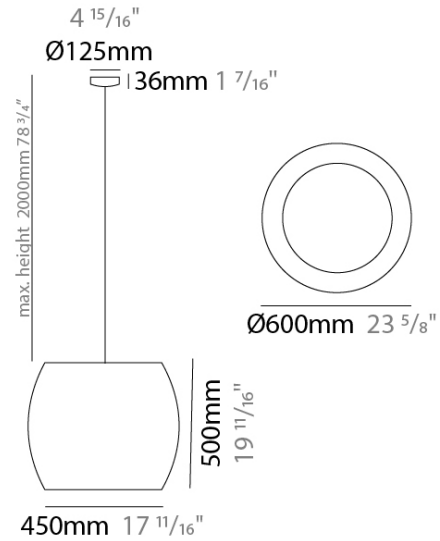

POMA SUSPENSION

D111074-

base number   Finish
Options

1. To build a product code in our configurator select the specify button on the base model # product page
2. To build a manual product code on this datasheet choose from the options listed below in blue font and add the suffix to the base model #

GENERAL

Series: Poma _____
Partner: Ole _____
Division: Design _____
Installation: Suspension _____
Product Type: Pendant _____
Mounting Location: Ceiling _____

PHYSICAL

Shape: Cylinder _____
Diameter (mm): 600 _____
Diameter (in): 23 ⁵/₈ _____
Height (mm): 500 _____
Height (in): 19 ¹¹/₁₆ _____
Max. Overall Height (mm): 2500 _____
Max. Overall Height (in): 98 ⁷/₁₆ _____
Fixture Finish: BEI / BLK / BLU / COG / DGN / GRY / MRN / MOC / MUS / OLV / SIL / STN / TER / WHI _____
Holder Finish: MBK _____
Fixture Material: Fabric Cord / Metal _____
Primary Material: Fabric - Recycled _____
Cable Details: 2000mm Cable _____
Upon Request: Other fabric cord colors available upon request (see downloadable finish chart) Matte White Holder _____

ELECTRICAL

Number of Lamps: 1 _____
Lamp Type: LED Retrofit _____
Lamp Shape: A19 _____
Bulb Included: Bulb Not Included _____
Max. Wattage Per Lamp (W): 15 _____
Lamp Base: E26 _____
Input Voltage (V): 120 _____
Upon Request: 277Vac / GU24 _____

RATINGS AND CERTIFICATIONS

Certified By: Certified for North American Standards _____
IP rating: IP20 _____