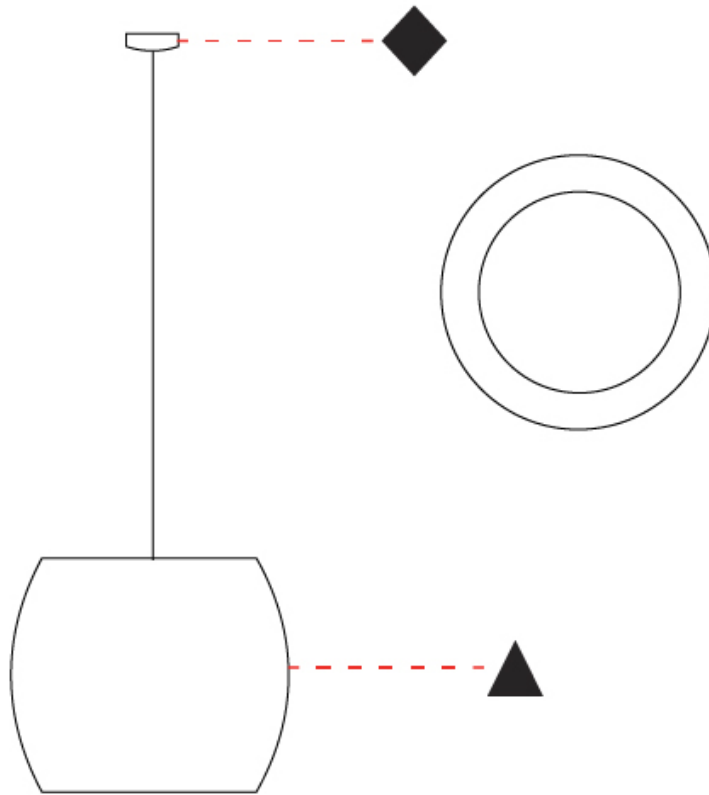

D111074-

PROJECT _____

TYPE _____

SPECIFIER _____

QUANTITY _____

DATE _____

D