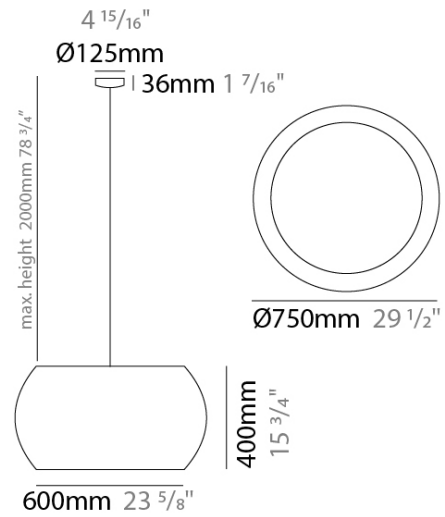

PROJECT
TYPE
SPECIFIER
QUANTITY
DATE

POMA SUSPENSION

D111075-

base number Finish
Options

1. To build a product code in our configurator select the specify button on the base model # product page
2. To build a manual product code on this datasheet choose from the options listed below in blue font and add the suffix to the base model #

GENERAL

Series: Poma
Partner: Ole
Division: Design
Installation: Suspension
Product Type: Pendant
Mounting Location: Ceiling

PHYSICAL

Shape: Cylinder
Diameter (mm): 750
Diameter (in): 29 1/2
Height (mm): 400
Height (in): 15 3/4
Max. Overall Height (mm): 2400
Max. Overall Height (in): 4 1/2
Fixture Finish: BEI / BLK / BLU / COG / DGN / GRY / MRN / MOC / MUS / OLV / SIL / STN / TER / WHI
Holder Finish: MBK
Fixture Material: Fabric Cord / Metal
Primary Material: Fabric - Recycled
Cable Details: 2000mm Cable
Upon Request: Other fabric cord colors available upon request (see downloadable finish chart) Matte White Holder

ELECTRICAL

Number of Lamps: 1
Lamp Type: LED Retrofit
Lamp Shape: A19
Bulb Included: Bulb Not Included
Max. Wattage Per Lamp (W): 15
Lamp Base: E26
Input Voltage (V): 120
Upon Request: 277Vac / GU24

RATINGS AND CERTIFICATIONS

Certified By: Certified for North American Standards
IP rating: IP20