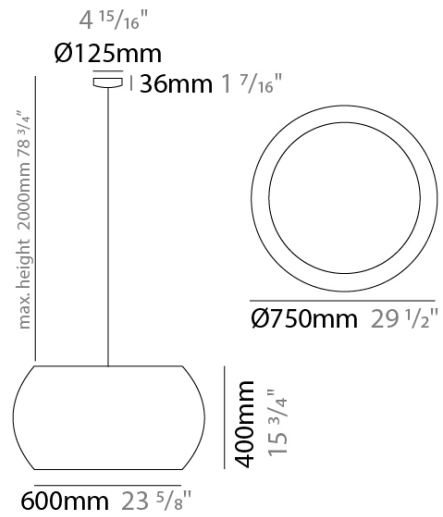

POMA SUSPENSION

D111075-

base number   Finish
Options

1. To build a product code in our configurator select the specify button on the base model # product page
2. To build a manual product code on this datasheet choose from the options listed below in blue font and add the suffix to the base model #

GENERAL

Series: Poma _____
Partner: Ole _____
Division: Design _____
Installation: Suspension _____
Product Type: Pendant _____
Mounting Location: Ceiling _____

PHYSICAL

Shape: Cylinder _____
Diameter (mm): 750 _____
Diameter (in): 29 1/2 _____
Height (mm): 400 _____
Height (in): 15 3/4 _____
Max. Overall Height (mm): 2400 _____
Max. Overall Height (in): 4 1/2 _____
Fixture Finish: BEI / BLK / BLU / COG / DGN / GRY / MRN / MOC / MUS / OLV / SIL / STN / TER / WHI _____
Holder Finish: MBK _____
Fixture Material: Fabric Cord / Metal _____
Primary Material: Fabric - Recycled _____
Cable Details: 2000mm Cable _____
Upon Request: Other fabric cord colors available upon request (see downloadable finish chart) Matte White Holder _____

ELECTRICAL

Number of Lamps: 1 _____
Lamp Type: LED Retrofit _____
Lamp Shape: A19 _____
Bulb Included: Bulb Not Included _____
Max. Wattage Per Lamp (W): 15 _____
Lamp Base: E26 _____
Input Voltage (V): 120 _____
Upon Request: 277Vac / GU24 _____

RATINGS AND CERTIFICATIONS

Certified By: Certified for North American Standards _____
IP rating: IP20 _____