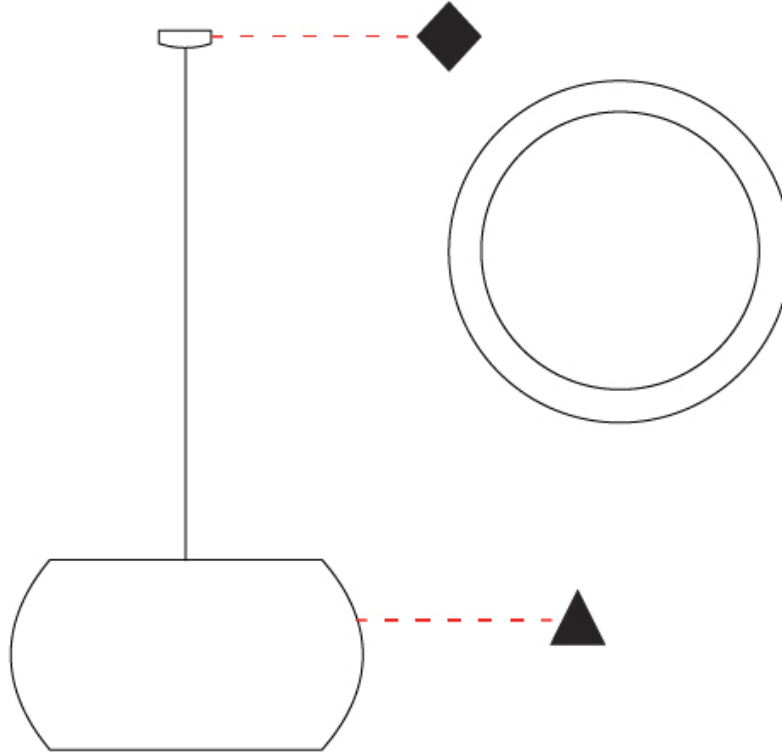

D111075-

PROJECT _____

TYPE _____

SPECIFIER _____

QUANTITY _____

DATE _____

D