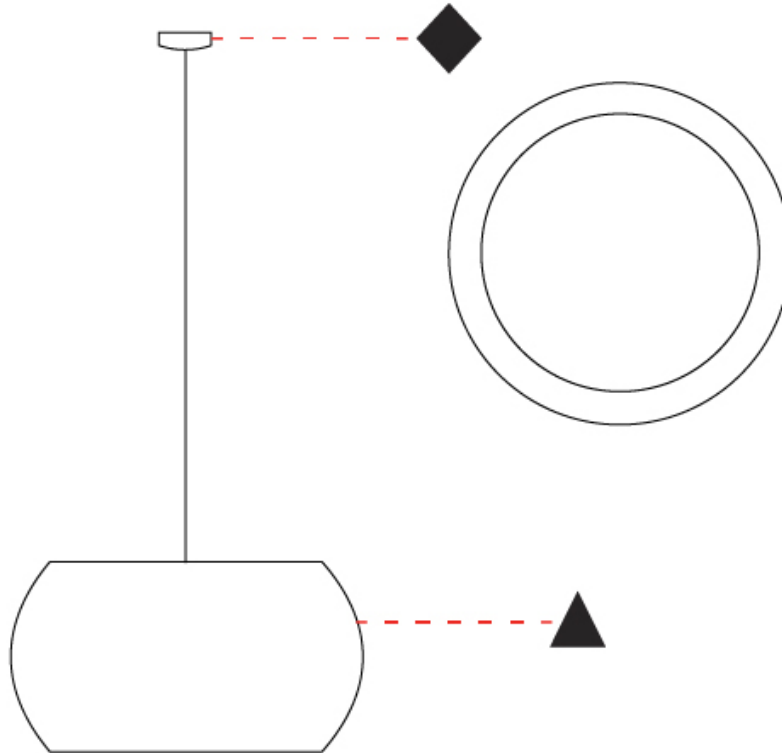

POMA SUSPENSION

D111075-

PROJECT _____

TYPE _____

SPECIFIER _____

QUANTITY _____

DATE _____

D