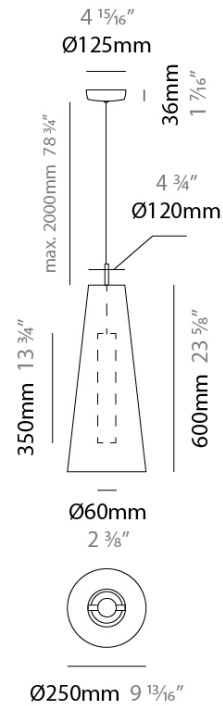

SAVINA SUSPENSION

D111076-

base number Finish
Options

1. To build a product code in our configurator select the specify button on the base model # product page
2. To build a manual product code on this datasheet choose from the options listed below in blue font and add the suffix to the base model #

GENERAL

Series: Savina
Partner: Ole
Division: Design
Installation: Suspension
Product Type: Pendant
Mounting Location: Ceiling

PHYSICAL

Shape: Cone
Diameter (mm): 250
Diameter (in): $9 \frac{13}{16}$
Height (mm): 600
Height (in): $23 \frac{5}{8}$
Max. Overall Height (mm): 2600
Max. Overall Height (in): $102 \frac{3}{8}$
Fixture Finish: BEI / BLK / BLU / COG / DGN / GRY / MRN / MOC / MUS / OLV / SIL / STN / TER / WHI
Holder Finish: MBK
Fixture Material: Fabric Cord / Metal
Primary Material: Fabric - Recycled
Cable Details: 2000mm Cable
Upon Request: Other fabric cord colors available upon request (see downloadable finish chart) Matte White Holder

ELECTRICAL

Number of Lamps: 1
Lamp Type: LED Retrofit
Lamp Shape: MR16
Bulb Included: Bulb Not Included
Max. Wattage Per Lamp (W): 5.5
Lamp Base: GU10
Input Voltage (V): 120

RATINGS AND CERTIFICATIONS

Certified By: Certified for North American Standards
IP rating: IP20

PROJECT
TYPE
SPECIFIER
QUANTITY
DATE