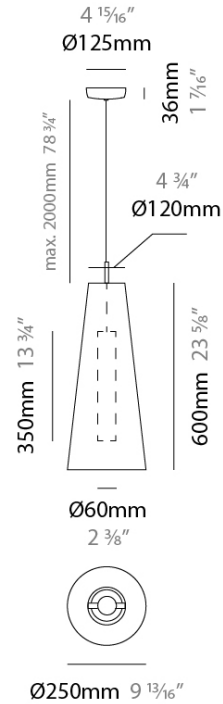

SAVINA SUSPENSION

D111076-

base number Finish
Options

1. To build a product code in our configurator select the specify button on the base model # product page
2. To build a manual product code on this datasheet choose from the options listed below in blue font and add the suffix to the base model #

GENERAL

Series: Savina
Partner: Ole
Division: Design
Installation: Suspension
Product Type: Pendant
Mounting Location: Ceiling

PHYSICAL

Shape: Cone
Diameter (mm): 250
Diameter (in): $9 \frac{13}{16}$
Height (mm): 600
Height (in): $23 \frac{3}{8}$
Max. Overall Height (mm): 2600
Max. Overall Height (in): $102 \frac{3}{8}$
Fixture Finish: BEI / BLK / BLU / COG / DGN / GRY / MRN / MOC / MUS / OLV / SIL / STN / TER / WHI
Holder Finish: MBK
Fixture Material: Fabric Cord / Metal
Primary Material: Fabric - Recycled
Cable Details: 2000mm Cable
Upon Request: Other fabric cord colors available upon request (see downloadable finish chart) Matte White Holder

ELECTRICAL

Number of Lamps: 1
Lamp Type: LED Retrofit
Lamp Shape: MR16
Bulb Included: Bulb Not Included
Max. Wattage Per Lamp (W): 5.5
Lamp Base: GU10
Input Voltage (V): 120

RATINGS AND CERTIFICATIONS

Certified By: Certified for North American Standards
IP rating: IP20

PROJECT
TYPE
SPECIFIER
QUANTITY
DATE