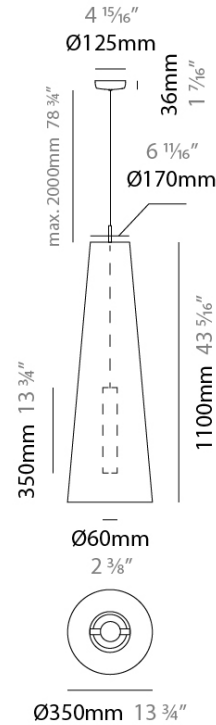

SAVINA SUSPENSION

D111077- _____

base number   Finish   Finish
Options   Options   Options

1. To build a product code in our configurator select the specify button on the base model # product page
2. To build a manual product code on this datasheet choose from the options listed below in blue font and add the suffix to the base model #

GENERAL

Series: Savina _____
Brand: Ole _____
Division: Design _____
Mounting Type: Suspension _____
Mounting Location: Ceiling _____
Subcategory: Ambient _____

PHYSICAL

Shape: Cone _____
Diameter (mm): 350 _____
Diameter (in): 13 3/4 _____
Height (mm): 1100 _____
Height (in): 43 5/16 _____
Max. Overall Height (mm): 3100 _____
Max. Overall Height (in): 122 1/16 _____
Light Distribution: Direct _____
Fixture Finish: BEI / BLK / BLU / COG / DGN / GRY / MRN / MOC / MUS / OLV / SIL / STN / TER / WHI _____
Holder Finish: MWH / MBK _____
Fixture Material: Fabric Cord / Metal _____
Cable Details: 2000mm Cable _____
Upon Request: Other fabric cord colors available upon request (see downloadable finish chart) _____

ELECTRICAL

Number of Lamps: 1 _____
Lamp Type: LED Retrofit _____
Lamp Shape: MR16 _____
Bulb Included: Bulb Not Included _____
Max. Wattage Per Lamp (W): 5.5 _____
Lamp Base: GU10 _____
Input Voltage (V): 120 _____

RATINGS AND CERTIFICATIONS

Certified By: Certified for North American Standards _____
IP rating: IP20 _____

PROJECT
TYPE
SPECIFIER
QUANTITY
DATE