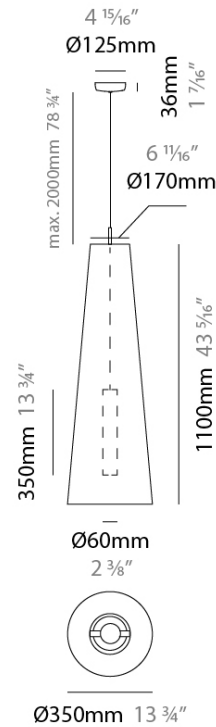

SAVINA SUSPENSION

D111077-

base number Finish
Options

1. To build a product code in our configurator select the specify button on the base model # product page
2. To build a manual product code on this datasheet choose from the options listed below in blue font and add the suffix to the base model #

GENERAL

Series: Savina
Partner: Ole
Division: Design
Installation: Suspension
Product Type: Pendant
Mounting Location: Ceiling

PHYSICAL

Shape: Cone
Diameter (mm): 350
Diameter (in): 13 3/4
Height (mm): 1100
Height (in): 43 5/16
Max. Overall Height (mm): 3100
Max. Overall Height (in): 122 1/16
Fixture Finish: BEI / BLK / BLU / COG / DGN / GRY / MRN / MOC / MUS / OLV / SIL / STN / TER / WHI
Holder Finish: MBK
Fixture Material: Fabric Cord / Metal
Primary Material: Fabric - Recycled
Cable Details: 2000mm Cable
Upon Request: Other fabric cord colors available upon request (see downloadable finish chart) Matte White Holder

ELECTRICAL

Number of Lamps: 1
Lamp Type: LED Retrofit
Lamp Shape: MR16
Bulb Included: Bulb Not Included
Max. Wattage Per Lamp (W): 5.5
Lamp Base: GU10
Input Voltage (V): 120

RATINGS AND CERTIFICATIONS

Certified By: Certified for North American Standards
IP rating: IP20

PROJECT
TYPE
SPECIFIER
QUANTITY
DATE