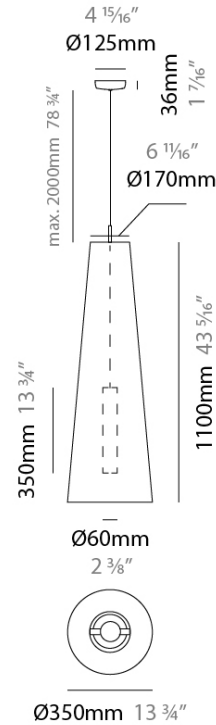

SAVINA SUSPENSION

D111077-

base number Finish
Options

1. To build a product code in our configurator select the specify button on the base model # product page
2. To build a manual product code on this datasheet choose from the options listed below in blue font and add the suffix to the base model #

GENERAL

Series: Savina
Partner: Ole
Division: Design
Installation: Suspension
Product Type: Pendant
Mounting Location: Ceiling

PHYSICAL

Shape: Cone
Diameter (mm): 350
Diameter (in): 13 3/4
Height (mm): 1100
Height (in): 43 5/16
Max. Overall Height (mm): 3100
Max. Overall Height (in): 122 1/16
Fixture Finish: BEI / BLK / BLU / COG / DGN / GRY / MRN / MOC / MUS / OLV / SIL / STN / TER / WHI
Holder Finish: MBK
Fixture Material: Fabric Cord / Metal
Primary Material: Fabric - Recycled
Cable Details: 2000mm Cable
Upon Request: Other fabric cord colors available upon request (see downloadable finish chart) Matte White Holder

ELECTRICAL

Number of Lamps: 1
Lamp Type: LED Retrofit
Lamp Shape: MR16
Bulb Included: Bulb Not Included
Max. Wattage Per Lamp (W): 5.5
Lamp Base: GU10
Input Voltage (V): 120

RATINGS AND CERTIFICATIONS

Certified By: Certified for North American Standards
IP rating: IP20

PROJECT
TYPE
SPECIFIER
QUANTITY
DATE