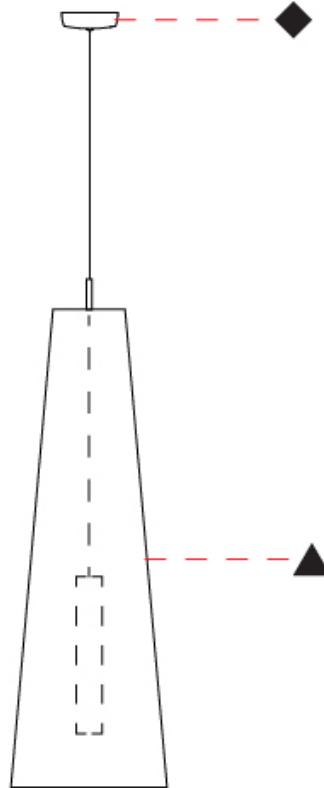

D111077-

PROJECT _____

TYPE _____

SPECIFIER _____

QUANTITY _____

DATE _____

D