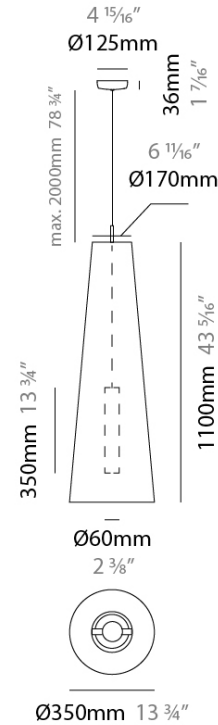

SAVINA SUSPENSION

D111077- _____

base number   Finish   Finish
Options   Options   Options

1. To build a product code in our configurator select the specify button on the base model # product page
2. To build a manual product code on this datasheet choose from the options listed below in blue font and add the suffix to the base model #

GENERAL

Series: Savina _____
Brand: Ole _____
Division: Design _____
Mounting Type: Suspension _____
Mounting Location: Ceiling _____
Subcategory: Ambient _____

PHYSICAL

Shape: Cone _____
Diameter (mm): 350 _____
Diameter (in): 13 3/4 _____
Height (mm): 1100 _____
Height (in): 43 5/16 _____
Max. Overall Height (mm): 3100 _____
Max. Overall Height (in): 122 1/16 _____
Light Distribution: Direct _____
Fixture Finish: BEI / BLK / BLU / COG / DGN / GRY / MRN / MOC / MUS / OLV / SIL / STN / TER / WHI _____
Holder Finish: MWH / MBK _____
Fixture Material: Fabric Cord / Metal _____
Cable Details: 2000mm Cable _____
Upon Request: Other fabric cord colors available upon request (see downloadable finish chart) _____

ELECTRICAL

Number of Lamps: 1 _____
Lamp Type: LED Retrofit _____
Lamp Shape: MR16 _____
Bulb Included: Bulb Not Included _____
Max. Wattage Per Lamp (W): 5.5 _____
Lamp Base: GU10 _____
Input Voltage (V): 120 _____

RATINGS AND CERTIFICATIONS

Certified By: Certified for North American Standards _____
IP rating: IP20 _____

PROJECT	_____
TYPE	_____
SPECIFIER	_____
QUANTITY	_____
DATE	_____