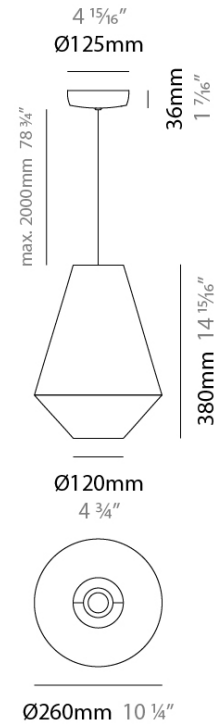

UKELELE SUSPENSION

D111082- _____

base number   Finish   Finish
Options   Options

1. To build a product code in our configurator select the specify button on the base model # product page
2. To build a manual product code on this datasheet choose from the options listed below in blue font and add the suffix to the base model #

GENERAL

Series: Ukelele
Brand: Ole
Division: Design
Mounting Type: Suspension
Mounting Location: Ceiling
Subcategory: Ambient

PHYSICAL

Shape: Abstract
Diameter (mm): 260
Diameter (in): 10 1/4
Height (mm): 380
Height (in): 14 15/16
Max. Overall Height (mm): 2380
Max. Overall Height (in): 93 11/16
Light Distribution: Direct
Weight (kg): 1
Weight (lbs): 2.2
Fixture Finish: BEI / BLK / BLU / COG / DGN / GRY / MRN / MOC / MUS / OLV / SIL / STN / TER / WHI
Holder Finish: MWH / MBK
Fixture Material: Fabric Cord / Metal
Cable Details: 2000mm Cable
Upon Request: Other fabric cord colors available upon request (see downloadable finish chart)

ELECTRICAL

Number of Lamps: 1
Lamp Type: LED Retrofit
Lamp Shape: A19
Bulb Included: Bulb Not Included
Max. Wattage Per Lamp (W): 15
Lamp Base: E26
Input Voltage (V): 120
Upon Request: 277Vac / GU24

RATINGS AND CERTIFICATIONS

Certified By: Certified for North American Standards
IP rating: IP20

PROJECT	_____
TYPE	_____
SPECIFIER	_____
QUANTITY	_____
DATE	_____