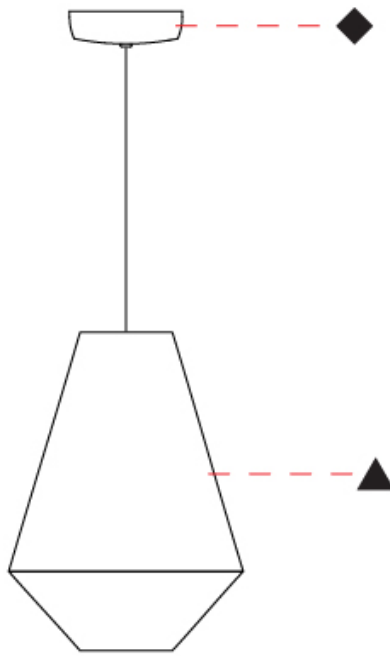

UKELELE SUSPENSION

D111082-

PROJECT

TYPE

SPECIFIER

QUANTITY

DATE

D