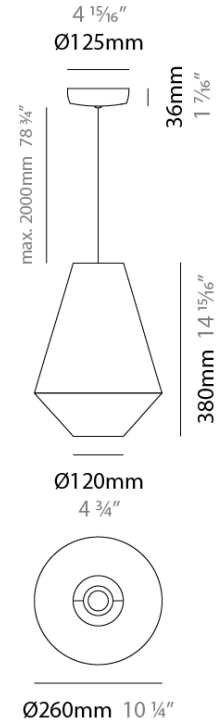

UKELELE SUSPENSION

D111082- _____

base number   Finish   Finish
Options   Options

1. To build a product code in our configurator select the specify button on the base model # product page
2. To build a manual product code on this datasheet choose from the options listed below in blue font and add the suffix to the base model #

GENERAL

Series: Ukelele
Brand: Ole
Division: Design
Mounting Type: Suspension
Mounting Location: Ceiling
Subcategory: Ambient

PHYSICAL

Shape: Abstract
Diameter (mm): 260
Diameter (in): 10 1/4
Height (mm): 380
Height (in): 14 15/16
Max. Overall Height (mm): 2380
Max. Overall Height (in): 93 11/16
Light Distribution: Direct
Weight (kg): 1
Weight (lbs): 2.2
Fixture Finish: BEI / BLK / BLU / COG / DGN / GRY / MRN / MOC / MUS / OLV / SIL / STN / TER / WHI
Holder Finish: MWH / MBK
Fixture Material: Fabric Cord / Metal
Cable Details: 2000mm Cable
Upon Request: Other fabric cord colors available upon request (see downloadable finish chart)

ELECTRICAL

Number of Lamps: 1
Lamp Type: LED Retrofit
Lamp Shape: A19
Bulb Included: Bulb Not Included
Max. Wattage Per Lamp (W): 15
Lamp Base: E26
Input Voltage (V): 120
Upon Request: 277Vac / GU24

RATINGS AND CERTIFICATIONS

Certified By: Certified for North American Standards
IP rating: IP20

PROJECT	_____
TYPE	_____
SPECIFIER	_____
QUANTITY	_____
DATE	_____