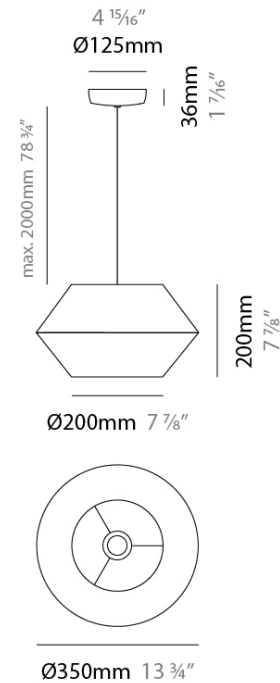

UKELELE SUSPENSION

D111083-

base number Finish
Options

1. To build a product code in our configurator select the specify button on the base model # product page
2. To build a manual product code on this datasheet choose from the options listed below in blue font and add the suffix to the base model #

GENERAL

Series: Ukelele
Partner: Ole
Division: Design
Installation: Suspension
Product Type: Pendant
Mounting Location: Ceiling

PHYSICAL

Shape: Abstract
Diameter (mm): 350
Diameter (in): 13 3/4
Height (mm): 200
Height (in): 7 7/8
Max. Overall Height (mm): 2200
Max. Overall Height (in): 86 3/8
Weight (kg): 1.6
Weight (lbs): 3.5
Fixture Finish: BEI / BLK / BLU / COG / DGN / GRY / MRN / MOC / MUS / OLV / SIL / STN / TER / WHI
Holder Finish: MBK
Fixture Material: Fabric Cord / Metal
Primary Material: Fabric - Recycled
Cable Details: 2000mm Cable
Upon Request: Other fabric cord colors available upon request (see downloadable finish chart) Matte White Holder

ELECTRICAL

Number of Lamps: 1
Lamp Type: LED Retrofit
Lamp Shape: A19
Bulb Included: Bulb Not Included
Max. Wattage Per Lamp (W): 15
Lamp Base: E26
Input Voltage (V): 120
Upon Request: 277Vac / GU24

RATINGS AND CERTIFICATIONS

Certified By: Certified for North American Standards
IP rating: IP20

PROJECT
TYPE
SPECIFIER
QUANTITY
DATE