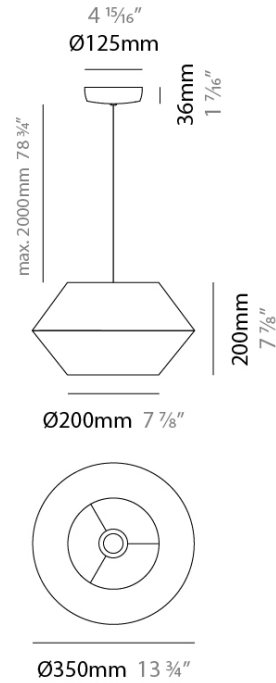

UKELELE SUSPENSION

D111083-

base number   Finish   Finish
Options   Options

1. To build a product code in our configurator select the specify button on the base model # product page
2. To build a manual product code on this datasheet choose from the options listed below in blue font and add the suffix to the base model #

GENERAL

Series: Ukelele
Brand: Ole
Division: Design
Mounting Type: Suspension
Mounting Location: Ceiling
Subcategory: Ambient

PHYSICAL

Shape: Abstract
Diameter (mm): 350
Diameter (in): 13 3/4
Height (mm): 200
Height (in): 7 7/8
Max. Overall Height (mm): 2200
Max. Overall Height (in): 86 3/8
Light Distribution: Direct
Weight (kg): 1.6
Weight (lbs): 3.5
Fixture Finish: BEI / BLK / BLU / COG / DGN / GRY / MRN / MOC / MUS / OLV / SIL / STN / TER / WHI
Holder Finish: MWH / MBK
Fixture Material: Fabric Cord / Metal
Cable Details: 2000mm Cable
Upon Request: Other fabric cord colors available upon request (see downloadable finish chart)

ELECTRICAL

Number of Lamps: 1
Lamp Type: LED Retrofit
Lamp Shape: A19
Bulb Included: Bulb Not Included
Max. Wattage Per Lamp (W): 15
Lamp Base: E26
Input Voltage (V): 120
Upon Request: 277Vac / GU24

RATINGS AND CERTIFICATIONS

Certified By: Certified for North American Standards
IP rating: IP20

PROJECT
TYPE
SPECIFIER
QUANTITY
DATE