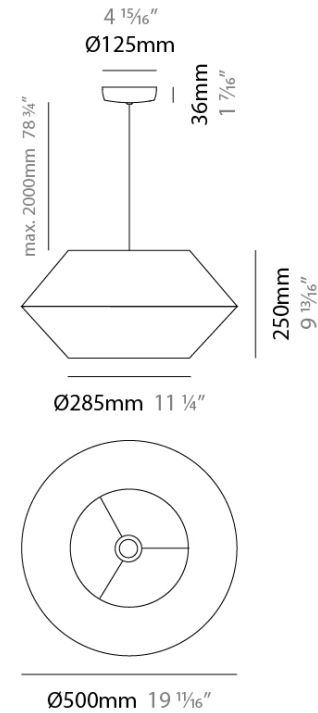

UKELELE SUSPENSION

D111084-

base number Finish
Options

1. To build a product code in our configurator select the specify button on the base model # product page
2. To build a manual product code on this datasheet choose from the options listed below in blue font and add the suffix to the base model #

GENERAL

Series: Ukelele
Partner: Ole
Division: Design
Installation: Suspension
Product Type: Pendant
Mounting Location: Ceiling

PHYSICAL

Shape: Abstract
Diameter (mm): 500
Diameter (in): 19 ¹¹/₁₆
Height (mm): 250
Height (in): 9 ¹³/₁₆
Max. Overall Height (mm): 2250
Max. Overall Height (in): 88 ³/₁₆
Weight (kg): 2.5
Weight (lbs): 5.5
Fixture Finish: BEI / BLK / BLU / COG / DGN / GRY / MRN / MOC / MUS / OLV / SIL / STN / TER / WHI
Holder Finish: MBK
Fixture Material: Fabric Cord / Metal
Primary Material: Fabric - Recycled
Cable Details: 2000mm Cable
Upon Request: Other fabric cord colors available upon request (see downloadable finish chart) Matte White Holder

ELECTRICAL

Number of Lamps: 1
Lamp Type: LED Retrofit
Lamp Shape: A19
Bulb Included: Bulb Not Included
Max. Wattage Per Lamp (W): 15
Lamp Base: E26
Input Voltage (V): 120
Upon Request: 277Vac / GU24

RATINGS AND CERTIFICATIONS

Certified By: Certified for North American Standards
IP rating: IP20

PROJECT
TYPE
SPECIFIER
QUANTITY
DATE