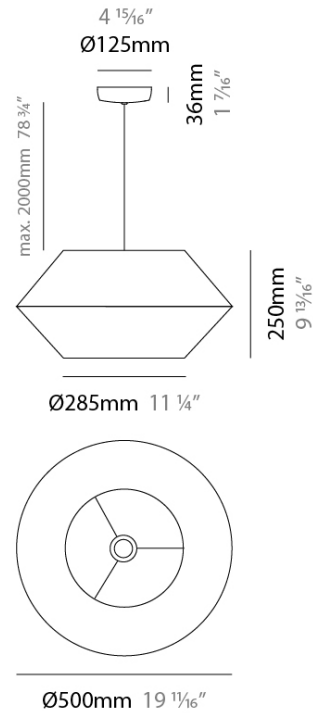

UKELELE SUSPENSION

D111084- _____

base number   Finish   Finish
Options   Options

1. To build a product code in our configurator select the specify button on the base model # product page
2. To build a manual product code on this datasheet choose from the options listed below in blue font and add the suffix to the base model #

GENERAL

Series: Ukelele
Brand: Ole
Division: Design
Mounting Type: Suspension
Mounting Location: Ceiling
Subcategory: Ambient

PHYSICAL

Shape: Abstract
Diameter (mm): 500
Diameter (in): 19 11/16
Height (mm): 250
Height (in): 9 13/16
Max. Overall Height (mm): 2250
Max. Overall Height (in): 88 7/16
Light Distribution: Direct
Weight (kg): 2.5
Weight (lbs): 5.5
Fixture Finish: BEI / BLK / BLU / COG / DGN / GRY / MRN / MOC / MUS / OLV / SIL / STN / TER / WHI
Holder Finish: MWH / MBK
Fixture Material: Fabric Cord / Metal
Cable Details: 2000mm Cable
Upon Request: Other fabric cord colors available upon request (see downloadable finish chart)

ELECTRICAL

Number of Lamps: 1
Lamp Type: LED Retrofit
Lamp Shape: A19
Bulb Included: Bulb Not Included
Max. Wattage Per Lamp (W): 15
Lamp Base: E26
Input Voltage (V): 120
Upon Request: 277Vac / GU24

RATINGS AND CERTIFICATIONS

Certified By: Certified for North American Standards
IP rating: IP20

PROJECT
TYPE
SPECIFIER
QUANTITY
DATE