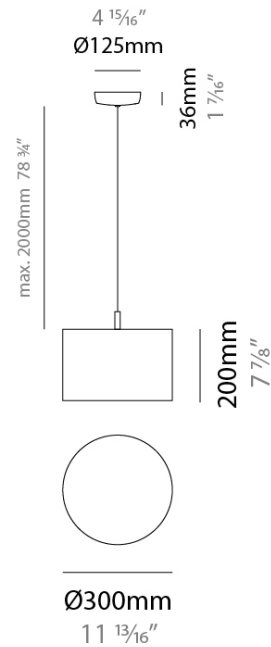

SENIA SUSPENSION

D111089-

base number   Finish
Options

1. To build a product code in our configurator select the specify button on the base model # product page
2. To build a manual product code on this datasheet choose from the options listed below in blue font and add the suffix to the base model #

GENERAL

Series: Senia _____
Partner: Ole _____
Division: Design _____
Installation: Suspension _____
Product Type: Pendant _____
Mounting Location: Ceiling _____

PHYSICAL

Shape: Drum _____
Diameter (mm): 300 _____
Diameter (in): 11 ¹³/₁₆ _____
Height (mm): 200 _____
Height (in): 7 ⁷/₈ _____
Max. Overall Height (mm): 2200 _____
Max. Overall Height (in): 86 ³/₈ _____
Fixture Finish: BEI / BLK / BLU / COG / DGN / GRY / MRN / MOC / MUS / OLV / SIL / STN / TER / WHI _____
Holder Finish: MBK _____
Fixture Material: Fabric Cord / Metal _____
Primary Material: Fabric - Recycled _____
Cable Details: 2000mm Cable _____
Upon Request: Other fabric cord colors available upon request (see downloadable finish chart) Matte White Holder _____

ELECTRICAL

Number of Lamps: 1 _____
Lamp Type: LED Retrofit _____
Lamp Shape: A19 _____
Bulb Included: Bulb Not Included _____
Max. Wattage Per Lamp (W): 15 _____
Lamp Base: E26 _____
Input Voltage (V): 120 _____
Upon Request: 277Vac / GU24 _____

RATINGS AND CERTIFICATIONS

Certified By: Certified for North American Standards _____
IP rating: IP20 _____