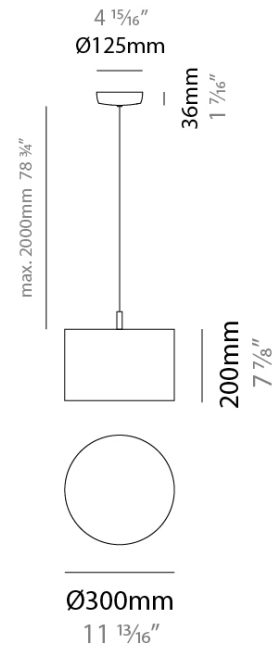

PROJECT
TYPE
SPECIFIER
QUANTITY
DATE

SENIA SUSPENSION

D111089-

base number Finish
Options

1. To build a product code in our configurator select the specify button on the base model # product page
2. To build a manual product code on this datasheet choose from the options listed below in blue font and add the suffix to the base model #

GENERAL

Series: Senia
Partner: Ole
Division: Design
Installation: Suspension
Product Type: Pendant
Mounting Location: Ceiling

PHYSICAL

Shape: Drum
Diameter (mm): 300
Diameter (in): 11 ¹³/₁₆
Height (mm): 200
Height (in): 7 ⁷/₈
Max. Overall Height (mm): 2200
Max. Overall Height (in): 86 ⁵/₈
Fixture Finish: BEI / BLK / BLU / COG / DGN / GRY / MRN / MOC / MUS / OLV / SIL / STN / TER / WHI
Holder Finish: MBK
Fixture Material: Fabric Cord / Metal
Primary Material: Fabric - Recycled
Cable Details: 2000mm Cable
Upon Request: Other fabric cord colors available upon request (see downloadable finish chart) Matte White Holder

ELECTRICAL

Number of Lamps: 1
Lamp Type: LED Retrofit
Lamp Shape: A19
Bulb Included: Bulb Not Included
Max. Wattage Per Lamp (W): 15
Lamp Base: E26
Input Voltage (V): 120
Upon Request: 277Vac / GU24

RATINGS AND CERTIFICATIONS

Certified By: Certified for North American Standards
IP rating: IP20