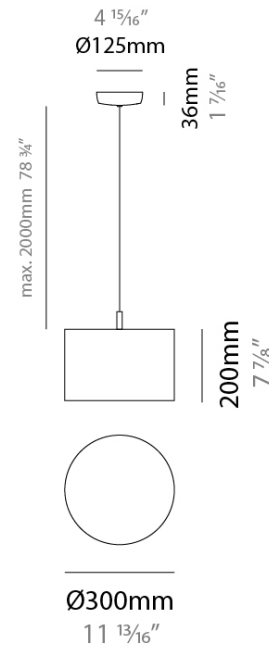

D111089- _____

base number   Finish   Finish
Options   Options

1. To build a product code in our configurator select the specify button on the base model # product page
2. To build a manual product code on this datasheet choose from the options listed below in blue font and add the suffix to the base model #

GENERAL

Series: Senia _____
Brand: Ole _____
Division: Design _____
Mounting Type: Suspension _____
Mounting Location: Ceiling _____
Subcategory: Pendant _____

PHYSICAL

Shape: Drum _____
Diameter (mm): 300 _____
Diameter (in): 11 ¹³/₁₆ _____
Height (mm): 200 _____
Height (in): 7 ⁷/₈ _____
Max. Overall Height (mm): 2200 _____
Max. Overall Height (in): 86 ⁵/₈ _____
Light Distribution: Direct _____
Fixture Finish: BEI / BLK / BLU / COG / DGN / GRY / MRN / MOC / MUS / OLV / SIL / STN / TER / WHI _____
Holder Finish: MWH / MBK _____
Fixture Material: Fabric Cord / Metal _____
Cable Details: 2000mm Cable _____
Upon Request: Other fabric cord colors available upon request (see downloadable finish chart) _____

ELECTRICAL

Number of Lamps: 1 _____
Lamp Type: LED Retrofit _____
Lamp Shape: A19 _____
Bulb Included: Bulb Not Included _____
Max. Wattage Per Lamp (W): 15 _____
Lamp Base: E26 _____
Input Voltage (V): 120 _____
Upon Request: 277Vac / GU24 _____

RATINGS AND CERTIFICATIONS

Certified By: Certified for North American Standards _____
IP rating: IP20 _____

PROJECT	_____
TYPE	_____
SPECIFIER	_____
QUANTITY	_____
DATE	_____