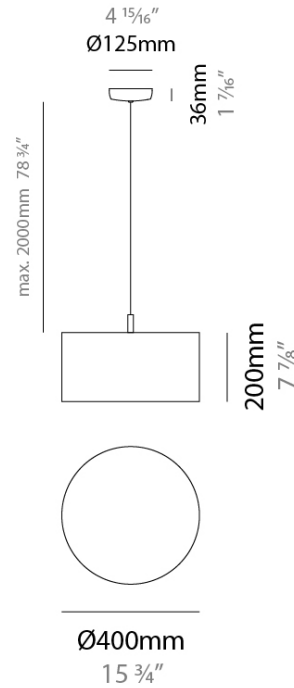

SENIA SUSPENSION

D111090-

base number Finish
Options

1. To build a product code in our configurator select the specify button on the base model # product page
2. To build a manual product code on this datasheet choose from the options listed below in blue font and add the suffix to the base model #

GENERAL

Series: Senia
Partner: Ole
Division: Design
Installation: Suspension
Product Type: Pendant
Mounting Location: Ceiling

PHYSICAL

Shape: Drum
Diameter (mm): 400
Diameter (in): 15 3/4
Height (mm): 200
Height (in): 7 7/8
Max. Overall Height (mm): 2200
Max. Overall Height (in): 86 3/8
Fixture Finish: BEI / BLK / BLU / COG / DGN / GRY / MRN / MOC / MUS / OLV / SIL / STN / TER / WHI
Holder Finish: MBK
Fixture Material: Fabric Cord / Metal
Primary Material: Fabric - Recycled
Cable Details: 2000mm Cable
Upon Request: Other fabric cord colors available upon request (see downloadable finish chart) Matte White Holder

ELECTRICAL

Number of Lamps: 1
Lamp Type: LED Retrofit
Lamp Shape: A19
Bulb Included: Bulb Not Included
Max. Wattage Per Lamp (W): 15
Lamp Base: E26
Input Voltage (V): 120
Upon Request: 277Vac / GU24

RATINGS AND CERTIFICATIONS

Certified By: Certified for North American Standards
IP rating: IP20

PROJECT
TYPE
SPECIFIER
QUANTITY
DATE