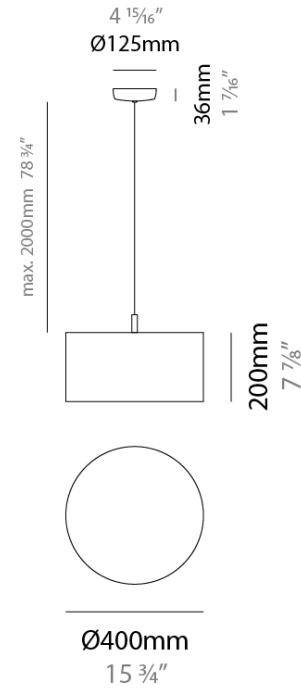

SENIA SUSPENSION

D111090-

base number Finish
Options

1. To build a product code in our configurator select the specify button on the base model # product page
2. To build a manual product code on this datasheet choose from the options listed below in blue font and add the suffix to the base model #

GENERAL

Series: Senia
Partner: Ole
Division: Design
Installation: Suspension
Product Type: Pendant
Mounting Location: Ceiling

PHYSICAL

Shape: Drum
Diameter (mm): 400
Diameter (in): 15 3/4
Height (mm): 200
Height (in): 7 7/8
Max. Overall Height (mm): 2200
Max. Overall Height (in): 86 3/8
Fixture Finish: BEI / BLK / BLU / COG / DGN / GRY / MRN / MOC / MUS / OLV / SIL / STN / TER / WHI
Holder Finish: MBK
Fixture Material: Fabric Cord / Metal
Primary Material: Fabric - Recycled
Cable Details: 2000mm Cable
Upon Request: Other fabric cord colors available upon request (see downloadable finish chart) Matte White Holder

ELECTRICAL

Number of Lamps: 1
Lamp Type: LED Retrofit
Lamp Shape: A19
Bulb Included: Bulb Not Included
Max. Wattage Per Lamp (W): 15
Lamp Base: E26
Input Voltage (V): 120
Upon Request: 277Vac / GU24

RATINGS AND CERTIFICATIONS

Certified By: Certified for North American Standards
IP rating: IP20

PROJECT
TYPE
SPECIFIER
QUANTITY
DATE