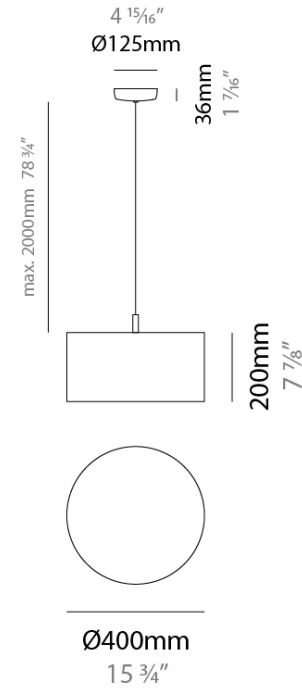

SENIA SUSPENSION

D111090-

base number Finish
Options

1. To build a product code in our configurator select the specify button on the base model # product page
2. To build a manual product code on this datasheet choose from the options listed below in blue font and add the suffix to the base model #

GENERAL

Series: Senia
Partner: Ole
Division: Design
Installation: Suspension
Product Type: Pendant
Mounting Location: Ceiling

PHYSICAL

Shape: Drum
Diameter (mm): 400
Diameter (in): 15 3/4
Height (mm): 200
Height (in): 7 7/8
Max. Overall Height (mm): 2200
Max. Overall Height (in): 86 3/8
Fixture Finish: BEI / BLK / BLU / COG / DGN / GRY / MRN / MOC / MUS / OLV / SIL / STN / TER / WHI
Holder Finish: MBK
Fixture Material: Fabric Cord / Metal
Primary Material: Fabric - Recycled
Cable Details: 2000mm Cable
Upon Request: Other fabric cord colors available upon request (see downloadable finish chart) Matte White Holder

ELECTRICAL

Number of Lamps: 1
Lamp Type: LED Retrofit
Lamp Shape: A19
Bulb Included: Bulb Not Included
Max. Wattage Per Lamp (W): 15
Lamp Base: E26
Input Voltage (V): 120
Upon Request: 277Vac / GU24

RATINGS AND CERTIFICATIONS

Certified By: Certified for North American Standards
IP rating: IP20

PROJECT
TYPE
SPECIFIER
QUANTITY
DATE