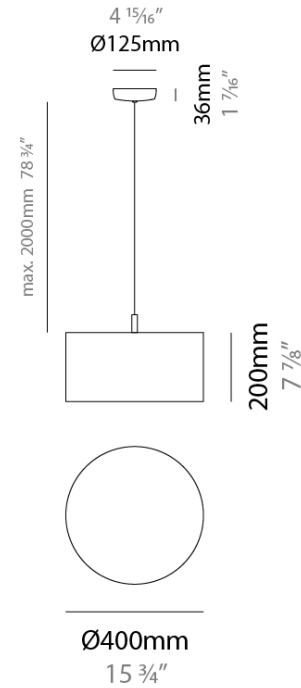

SENIA SUSPENSION

D111090- _____ - _____

base number   Finish Options   Finish Options

1. To build a product code in our configurator select the specify button on the base model # product page
2. To build a manual product code on this datasheet choose from the options listed below in blue font and add the suffix to the base model #

GENERAL

Series: Senia _____
Brand: Ole _____
Division: Design _____
Mounting Type: Suspension _____
Mounting Location: Ceiling _____
Subcategory: Ambient _____

PHYSICAL

Shape: Drum _____
Diameter (mm): 400 _____
Diameter (in): 15 3/4 _____
Height (mm): 200 _____
Height (in): 7 7/8 _____
Max. Overall Height (mm): 2200 _____
Max. Overall Height (in): 86 3/8 _____
Light Distribution: Direct _____
Fixture Finish: BEI / BLK / BLU / COG / DGN / GRY / MRN / MOC / MUS / OLV / SIL / STN / TER / WHI _____
Holder Finish: WHI / MBK _____
Fixture Material: Fabric Cord / Metal _____
Cable Details: 2000mm Cable _____
Upon Request: Other fabric cord colors available upon request (see downloadable finish chart) _____

ELECTRICAL

Number of Lamps: 1 _____
Lamp Type: LED Retrofit _____
Lamp Shape: A19 _____
Bulb Included: Bulb Not Included _____
Max. Wattage Per Lamp (W): 15 _____
Lamp Base: E26 _____
Input Voltage (V): 120 _____
Upon Request: 277Vac / GU24 _____

RATINGS AND CERTIFICATIONS

Certified By: Certified for North American Standards _____
IP rating: IP20 _____