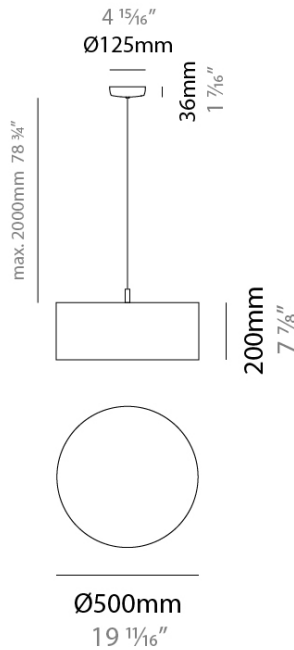

SENIA SUSPENSION

D111091-

base number Finish
Options

1. To build a product code in our configurator select the specify button on the base model # product page
2. To build a manual product code on this datasheet choose from the options listed below in blue font and add the suffix to the base model #

GENERAL

Series: Senia
Partner: Ole
Division: Design
Installation: Suspension
Product Type: Pendant
Mounting Location: Ceiling

PHYSICAL

Shape: Drum
Diameter (mm): 500
Diameter (in): 19 ¹¹/₁₆
Height (mm): 200
Height (in): 7 ⁷/₈
Max. Overall Height (mm): 2200
Max. Overall Height (in): 86 ³/₈
Fixture Finish: BEI / BLK / BLU / COG / DGN / GRY / MRN / MOC / MUS / OLV / SIL / STN / TER / WHI
Holder Finish: MBK
Fixture Material: Fabric Cord / Metal
Primary Material: Fabric - Recycled
Cable Details: 2000mm Cable
Upon Request: Other fabric cord colors available upon request (see downloadable finish chart) Matte White Holder

ELECTRICAL

Number of Lamps: 1
Lamp Type: LED Retrofit
Lamp Shape: A19
Bulb Included: Bulb Not Included
Max. Wattage Per Lamp (W): 15
Lamp Base: E26
Input Voltage (V): 120
Upon Request: 277Vac / GU24

RATINGS AND CERTIFICATIONS

Certified By: Certified for North American Standards
IP rating: IP20

PROJECT
TYPE
SPECIFIER
QUANTITY
DATE