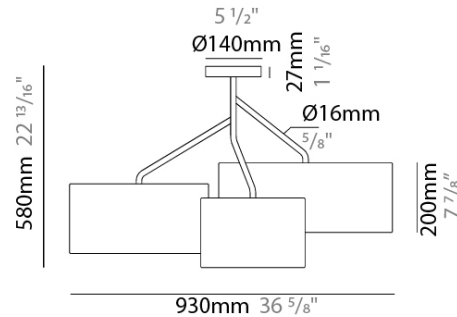

PROJECT	
TYPE	
SPECIFIER	
QUANTITY	
DATE	

SENIA SUSPENSION

D111092-

base number	Finish (Diamond)	Finish Options	Finish Options	Finish Options

1. To build a product code in our configurator select the specify button on the base model # product page
2. To build a manual product code on this datasheet choose from the options listed below in blue font and add the suffix to the base model #

GENERAL

Series: Senia
Brand: Ole
Division: Design
Mounting Type: Suspension
Mounting Location: Ceiling
Subcategory: Up/Down Light

PHYSICAL

Shape: Drum
Diameter (mm): 930
Diameter (in): 36 ⁵/₈
Height (mm): 580
Height (in): 22 ¹³/₁₆
Light Distribution: Direct / Indirect
Fixture Finish: BEI / BLK / BLU / COG / DGN / GRY / MRN / MOC / MUS / OLV / SIL / STN / TER / WHI
Holder Finish: WHI / MBK
Fixture Material: Fabric Cord / Metal
Upon Request: Mix lampshade colors. Other fabric cord colors available upon request (see downloadable finish chart)

ELECTRICAL

Number of Lamps: 3
Lamp Type: LED Retrofit
Lamp Shape: A19
Bulb Included: Bulb Not Included
Max. Wattage Per Lamp (W): 15
Lamp Base: E26
Input Voltage (V): 120
Upon Request: 277Vac / GU24

RATINGS AND CERTIFICATIONS

Certified By: Certified for North American Standards
IP rating: IP20