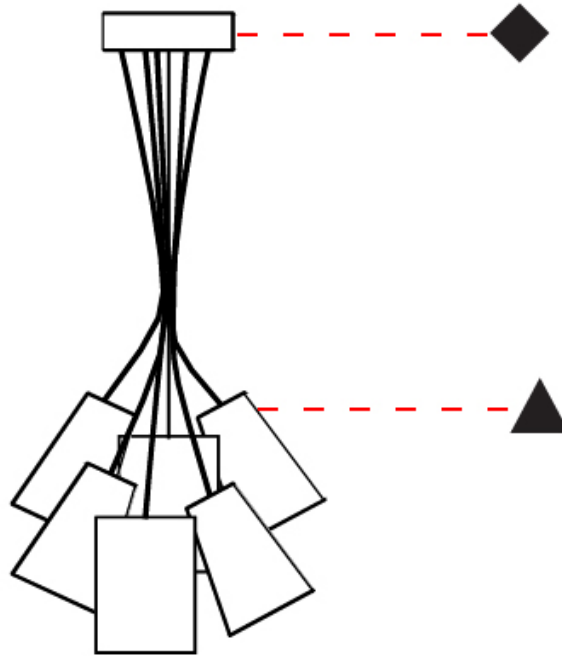

BOUQUET SUSPENSION

D111095-

PROJECT	_____
TYPE	_____
SPECIFIER	_____
QUANTITY	_____
DATE	_____

D