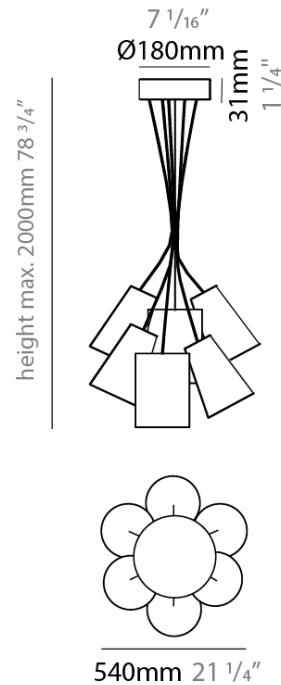

BOUQUET SUSPENSION

D111095-

base number   Finish Options   Finish Options   Finish Options   Finish Options   Finish Options   Finish Options

1. To build a product code in our configurator select the specify button on the base model # product page
2. To build a manual product code on this datasheet choose from the options listed below in blue font and add the suffix to the base model #

GENERAL

Series: Bouquet
Partner: Ole
Division: Design
Installation: Suspension
Product Type: Pendant
Mounting Location: Ceiling
Light Distribution: Direct / Indirect

PHYSICAL

Shape: Cone
Diameter (mm): 540
Diameter (in): 21 1/4
Height (mm): 250
Height (in): 9 13/16
Max. Overall Height (mm): 2250
Max. Overall Height (in): 88 3/16
Fixture Finish: BEI / BLK / BLU / COG / DGN / GRY / MRN / MOC / MUS / OLV / SIL / STN / TER / WHI
Holder Finish: MBK
Fixture Material: Fabric Cord / Metal
Primary Material: Fabric - Recycled
Cable Details: 2000mm Cable
Upon Request: Mix lampshade colors. Other fabric cord colors available upon request (see downloadable finish chart) Matte White Holder

ELECTRICAL

Number of Lamps: 6
Lamp Type: LED Retrofit
Lamp Shape: A19
Bulb Included: Bulb Not Included
Max. Wattage Per Lamp (W): 15
Lamp Base: E26
Input Voltage (V): 120
Upon Request: 277Vac / GU24

RATINGS AND CERTIFICATIONS

Certified By: Certified for North American Standards
IP rating: IP20

PROJECT
TYPE
SPECIFIER
QUANTITY
DATE