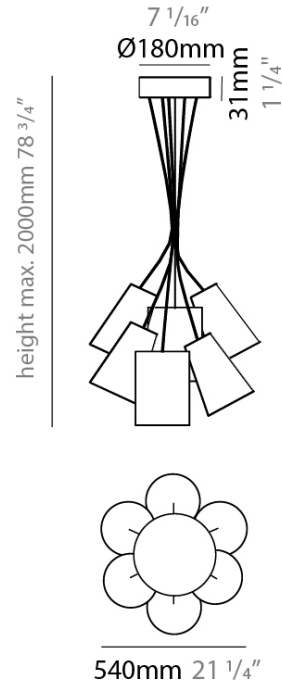

BOUQUET SUSPENSION

D111095-

base number   Finish Options   Finish Options   Finish Options   Finish Options   Finish Options   Finish Options

1. To build a product code in our configurator select the specify button on the base model # product page
2. To build a manual product code on this datasheet choose from the options listed below in blue font and add the suffix to the base model #

GENERAL

Series: Bouquet
Partner: Ole
Division: Design
Installation: Suspension
Product Type: Pendant
Mounting Location: Ceiling
Light Distribution: Direct / Indirect

PHYSICAL

Shape: Cone
Diameter (mm): 540
Diameter (in): 21 1/4
Height (mm): 250
Height (in): 9 13/16
Max. Overall Height (mm): 2250
Max. Overall Height (in): 88 3/16
Fixture Finish: BEI / BLK / BLU / COG / DGN / GRY / MRN / MOC / MUS / OLV / SIL / STN / TER / WHI
Holder Finish: MBK
Fixture Material: Fabric Cord / Metal
Primary Material: Fabric - Recycled
Cable Details: 2000mm Cable
Upon Request: Mix lampshade colors. Other fabric cord colors available upon request (see downloadable finish chart) Matte White Holder

ELECTRICAL

Number of Lamps: 6
Lamp Type: LED Retrofit
Lamp Shape: A19
Bulb Included: Bulb Not Included
Max. Wattage Per Lamp (W): 15
Lamp Base: E26
Input Voltage (V): 120
Upon Request: 277Vac / GU24

RATINGS AND CERTIFICATIONS

Certified By: Certified for North American Standards
IP rating: IP20

PROJECT
TYPE
SPECIFIER
QUANTITY
DATE