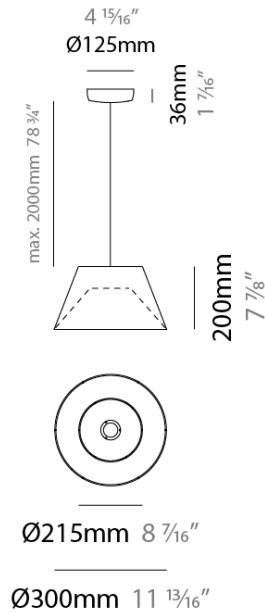

CONGA SUSPENSION

D111096-

base number   Finish
Options

1. To build a product code in our configurator select the specify button on the base model # product page
2. To build a manual product code on this datasheet choose from the options listed below in blue font and add the suffix to the base model #

GENERAL

Series: Conga _____
Partner: Ole _____
Division: Design _____
Installation: Suspension _____
Product Type: Pendant _____
Mounting Location: Ceiling _____
Light Distribution: Direct / Indirect _____

PHYSICAL

Shape: Cone _____
Diameter (mm): 300 _____
Diameter (in): 11 ¹³/₁₆ _____
Height (mm): 200 _____
Height (in): 7 ⁷/₈ _____
Max. Overall Height (mm): 2200 _____
Max. Overall Height (in): 86 ⁷/₈ _____

Fixture Finish: BEI / BLK / BLU / COG / DGN / GRY / MRN / MOC / MUS / OLV / SIL / STN / TER / WHI

Holder Finish: MBK _____

Fixture Material: Fabric Cord / Metal _____

Primary Material: Fabric - Recycled _____

Cable Details: 2000mm Cable - Transparent _____

Upon Request: Other fabric cord colors available upon request (see downloadable finish chart) Matte White Holder

ELECTRICAL

Number of Lamps: 1 _____

Lamp Type: LED Retrofit _____

Lamp Shape: A19 _____

Bulb Included: Bulb Not Included _____

Max. Wattage Per Lamp (W): 15 _____

Lamp Base: E26 _____

Input Voltage (V): 120 _____

Upon Request: 277Vac / GU24 _____

RATINGS AND CERTIFICATIONS

Certified By: Certified for North American Standards _____

IP rating: IP20 _____