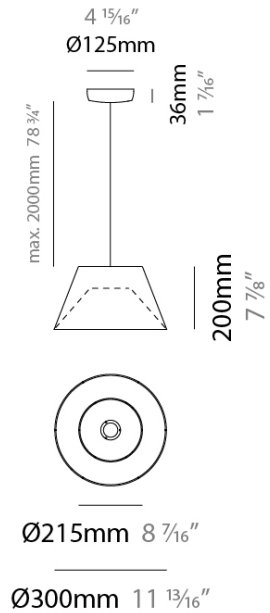

CONGA SUSPENSION

D111096-

base number Finish
Options

1. To build a product code in our configurator select the specify button on the base model # product page
2. To build a manual product code on this datasheet choose from the options listed below in blue font and add the suffix to the base model #

GENERAL

Series: Conga
Partner: Ole
Division: Design
Installation: Suspension
Product Type: Pendant
Mounting Location: Ceiling
Light Distribution: Direct / Indirect

PHYSICAL

Shape: Cone
Diameter (mm): 300
Diameter (in): 11 ¹³/₁₆
Height (mm): 200
Height (in): 7 ⁷/₈
Max. Overall Height (mm): 2200
Max. Overall Height (in): 86 ⁷/₈

Fixture Finish: BEI / BLK / BLU / COG / DGN / GRY / MRN / MOC / MUS / OLV / SIL / STN / TER / WHI

Holder Finish: MBK
Fixture Material: Fabric Cord / Metal
Primary Material: Fabric - Recycled
Cable Details: 2000mm Cable - Transparent
Upon Request: Other fabric cord colors available upon request (see downloadable finish chart) Matte White Holder

ELECTRICAL

Number of Lamps: 1
Lamp Type: LED Retrofit
Lamp Shape: A19
Bulb Included: Bulb Not Included
Max. Wattage Per Lamp (W): 15
Lamp Base: E26
Input Voltage (V): 120
Upon Request: 277Vac / GU24

RATINGS AND CERTIFICATIONS

Certified By: Certified for North American Standards
IP rating: IP20

PROJECT
TYPE
SPECIFIER
QUANTITY
DATE