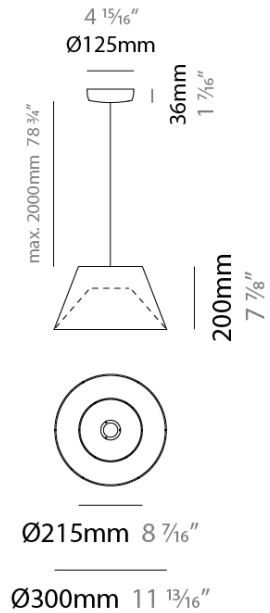

CONGA SUSPENSION

D111096-

base number Finish
Options

1. To build a product code in our configurator select the specify button on the base model # product page
2. To build a manual product code on this datasheet choose from the options listed below in blue font and add the suffix to the base model #

GENERAL

Series: Conga
Partner: Ole
Division: Design
Installation: Suspension
Product Type: Pendant
Mounting Location: Ceiling
Light Distribution: Direct / Indirect

PHYSICAL

Shape: Cone
Diameter (mm): 300
Diameter (in): 11 ¹³/₁₆
Height (mm): 200
Height (in): 7 ⁷/₈
Max. Overall Height (mm): 2200
Max. Overall Height (in): 86 ⁷/₈
Fixture Finish: BEI / BLK / BLU / COG / DGN / GRY / MRN / MOC / MUS / OLV / SIL / STN / TER / WHI
Holder Finish: MBK
Fixture Material: Fabric Cord / Metal
Primary Material: Fabric - Recycled
Cable Details: 2000mm Cable - Transparent
Upon Request: Other fabric cord colors available upon request (see downloadable finish chart) Matte White Holder

ELECTRICAL

Number of Lamps: 1
Lamp Type: LED Retrofit
Lamp Shape: A19
Bulb Included: Bulb Not Included
Max. Wattage Per Lamp (W): 15
Lamp Base: E26
Input Voltage (V): 120
Upon Request: 277Vac / GU24

RATINGS AND CERTIFICATIONS

Certified By: Certified for North American Standards
IP rating: IP20

PROJECT
TYPE
SPECIFIER
QUANTITY
DATE