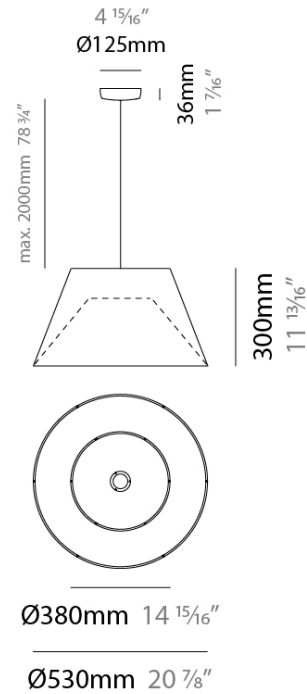

base number   Finish   Finish
Options   Options   Options

1. To build a product code in our configurator select the specify button on the base model # product page
2. To build a manual product code on this datasheet choose from the options listed below in blue font and add the suffix to the base model #

GENERAL

Series: Conga _____
Brand: Ole _____
Division: Design _____
Mounting Type: Suspension _____
Mounting Location: Ceiling _____
Subcategory: Up/Down Light _____

PHYSICAL

Shape: Cone _____
Diameter (mm): 530 _____
Diameter (in): 20 7/8 _____
Height (mm): 300 _____
Height (in): 11 13/16 _____
Max. Overall Height (mm): 2300 _____
Max. Overall Height (in): 90 9/16 _____
Light Distribution: Direct / Indirect _____
Fixture Finish: BEI / BLK / BLU / COG / DGN / GRY / MRN / MOC / MUS / OLV / SIL / STN / TER / WHI _____
Holder Finish: MWH / MBK _____
Fixture Material: Fabric Cord / Metal _____
Cable Details: 2000mm Cable _____
Upon Request: Other fabric cord colors available upon request (see downloadable finish chart)

ELECTRICAL

Number of Lamps: 1 _____
Lamp Type: LED Retrofit _____
Lamp Shape: A19 _____
Bulb Included: Bulb Not Included _____
Max. Wattage Per Lamp (W): 15 _____
Lamp Base: E26 _____
Input Voltage (V): 120 _____
Upon Request: 277Vac / GU24 _____

RATINGS AND CERTIFICATIONS

Certified By: Certified for North American Standards _____
IP rating: IP20 _____

PROJECT	_____
TYPE	_____
SPECIFIER	_____
QUANTITY	_____
DATE	_____