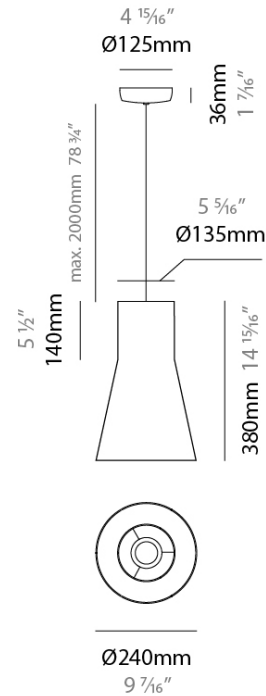

KORA SUSPENSION

D111098-

base number Finish
Options

1. To build a product code in our configurator select the specify button on the base model # product page
2. To build a manual product code on this datasheet choose from the options listed below in blue font and add the suffix to the base model #

GENERAL

Series: Kora
Partner: Ole
Division: Design
Installation: Suspension
Product Type: Pendant
Mounting Location: Ceiling
Light Distribution: Direct / Indirect

PHYSICAL

Shape: Abstract
Diameter (mm): 240
Diameter (in): 9 ⁷/₁₆
Height (mm): 380
Height (in): 14 ¹⁵/₁₆
Max. Overall Height (mm): 2380
Max. Overall Height (in): 93 ¹¹/₁₆
Weight (kg): 1.5
Weight (lbs): 3.3
Fixture Finish: BEI / BLK / BLU / COG / DGN / GRY / MRN / MOC / MUS / OLV / SIL / STN / TER / WHI
Holder Finish: MBK
Fixture Material: Fabric Cord / Metal
Primary Material: Fabric - Recycled
Cable Details: 2000mm/78 3/4" Cable
Upon Request: Other fabric cord colors available upon request (see downloadable finish chart) Matte White Holder

ELECTRICAL

Number of Lamps: 1
Lamp Type: LED Retrofit
Lamp Shape: A19
Bulb Included: Bulb Not Included
Max. Wattage Per Lamp (W): 15
Lamp Base: E26
Input Voltage (V): 120
Upon Request: 277Vac / GU24

RATINGS AND CERTIFICATIONS

Certified By: Certified for North American Standards
IP rating: IP20

PROJECT
TYPE
SPECIFIER
QUANTITY
DATE