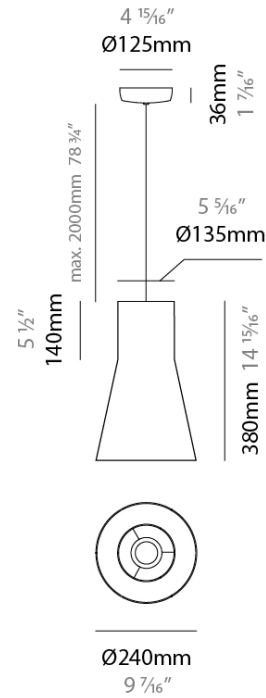

KORA SUSPENSION

D111098-

base number Finish
Options

1. To build a product code in our configurator select the specify button on the base model # product page
2. To build a manual product code on this datasheet choose from the options listed below in blue font and add the suffix to the base model #

GENERAL

Series: Kora
Partner: Ole
Division: Design
Installation: Suspension
Product Type: Pendant
Mounting Location: Ceiling
Light Distribution: Direct / Indirect

PHYSICAL

Shape: Abstract
Diameter (mm): 240
Diameter (in): 9 ⁷/₁₆
Height (mm): 380
Height (in): 14 ¹⁵/₁₆
Max. Overall Height (mm): 2380
Max. Overall Height (in): 93 ¹¹/₁₆
Weight (kg): 1.5
Weight (lbs): 3.3
Fixture Finish: BEI / BLK / BLU / COG / DGN / GRY / MRN / MOC / MUS / OLV / SIL / STN / TER / WHI
Holder Finish: MBK
Fixture Material: Fabric Cord / Metal
Primary Material: Fabric - Recycled
Cable Details: 2000mm/78 3/4" Cable
Upon Request: Other fabric cord colors available upon request (see downloadable finish chart) Matte White Holder

ELECTRICAL

Number of Lamps: 1
Lamp Type: LED Retrofit
Lamp Shape: A19
Bulb Included: Bulb Not Included
Max. Wattage Per Lamp (W): 15
Lamp Base: E26
Input Voltage (V): 120
Upon Request: 277Vac / GU24

RATINGS AND CERTIFICATIONS

Certified By: Certified for North American Standards
IP rating: IP20

PROJECT
TYPE
SPECIFIER
QUANTITY
DATE