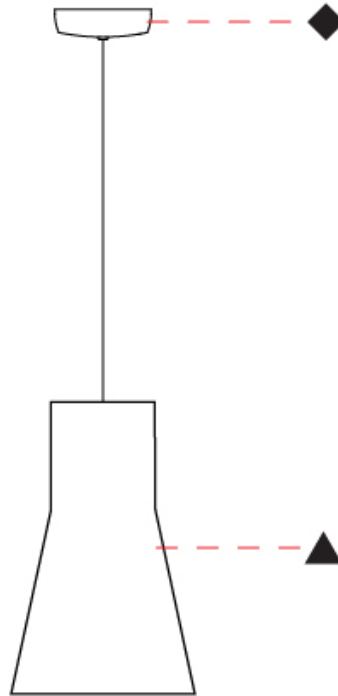

D111098-

PROJECT _____

TYPE _____

SPECIFIER _____

QUANTITY _____

DATE _____

D