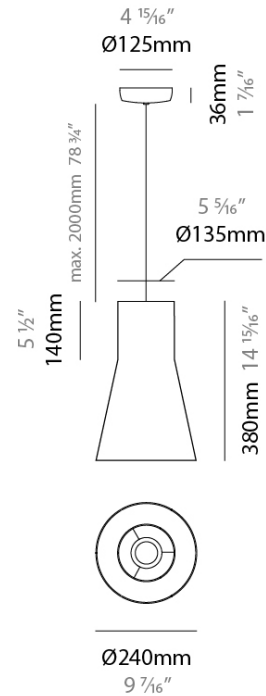

KORA SUSPENSION

D111098- -

base number   Finish   Finish
Options   Options

1. To build a product code in our configurator select the specify button on the base model # product page
2. To build a manual product code on this datasheet choose from the options listed below in blue font and add the suffix to the base model #

GENERAL

Series: Kora _____
Brand: Ole _____
Division: Design _____
Mounting Type: Suspension _____
Mounting Location: Ceiling _____
Subcategory: Up/Down Light _____

PHYSICAL

Shape: Abstract _____
Diameter (mm): 240 _____
Diameter (in): 9 ⁷/₁₆ _____
Height (mm): 380 _____
Height (in): 14 ¹⁵/₁₆ _____
Max. Overall Height (mm): 2380 _____
Max. Overall Height (in): 93 ¹¹/₁₆ _____
Light Distribution: Direct / Indirect _____
Weight (kg): 1.5 _____
Weight (lbs): 3.3 _____
Fixture Finish: BEI / BLK / BLU / COG / DGN / GRY / MRN / MOC / MUS / OLV / SIL / STN / TER / WHI _____
Holder Finish: MWH / MBK _____
Fixture Material: Fabric Cord / Metal _____
Cable Details: 2000mm Cable _____
Upon Request: Other fabric cord colors available upon request (see downloadable finish chart) _____

ELECTRICAL

Number of Lamps: 1 _____
Lamp Type: LED Retrofit _____
Lamp Shape: A19 _____
Bulb Included: Bulb Not Included _____
Max. Wattage Per Lamp (W): 15 _____
Lamp Base: E26 _____
Input Voltage (V): 120 _____
Upon Request: 277Vac / GU24 _____

RATINGS AND CERTIFICATIONS

Certified By: Certified for North American Standards _____
IP rating: IP20 _____