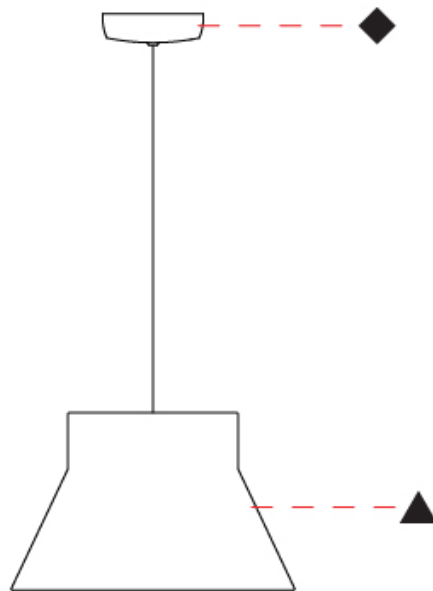

KORA SUSPENSION

D111099-

PROJECT _____

TYPE _____

SPECIFIER _____

QUANTITY _____

DATE _____

D