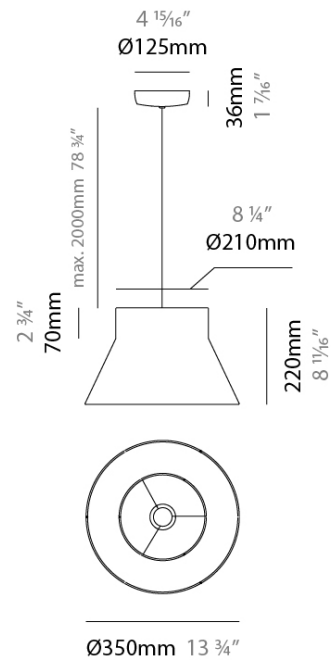

KORA SUSPENSION

D111099-

base number Finish
Options

1. To build a product code in our configurator select the specify button on the base model # product page
2. To build a manual product code on this datasheet choose from the options listed below in blue font and add the suffix to the base model #

GENERAL

Series: Kora
Partner: Ole
Division: Design
Installation: Suspension
Product Type: Pendant
Mounting Location: Ceiling
Light Distribution: Direct / Indirect

PHYSICAL

Shape: Abstract
Diameter (mm): 350
Diameter (in): 13 3/4
Height (mm): 220
Height (in): 8 11/16
Max. Overall Height (mm): 2220
Max. Overall Height (in): 87 3/8
Weight (kg): 1.6
Weight (lbs): 3.5
Fixture Finish: BEI / BLK / BLU / COG / DGN / GRY / MRN / MOC / MUS / OLV / SIL / STN / TER / WHI
Holder Finish: MBK
Fixture Material: Fabric Cord / Metal
Primary Material: Fabric - Recycled
Cable Details: 2000mm/78 3/4" Cable
Upon Request: Other fabric cord colors available upon request (see downloadable finish chart) Matte White Holder

ELECTRICAL

Number of Lamps: 1
Lamp Type: LED Retrofit
Lamp Shape: A19
Bulb Included: Bulb Not Included
Max. Wattage Per Lamp (W): 15
Lamp Base: E26
Input Voltage (V): 120
Upon Request: 277Vac / GU24

RATINGS AND CERTIFICATIONS

Certified By: Certified for North American Standards
IP rating: IP20

PROJECT
TYPE
SPECIFIER
QUANTITY
DATE