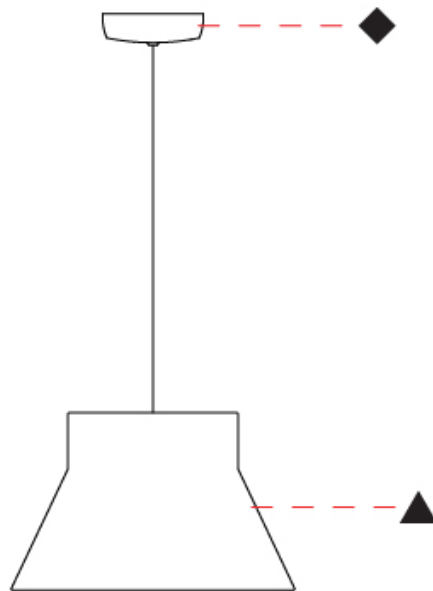

KORA SUSPENSION

D111099-

PROJECT	_____
TYPE	_____
SPECIFIER	_____
QUANTITY	_____
DATE	_____

D