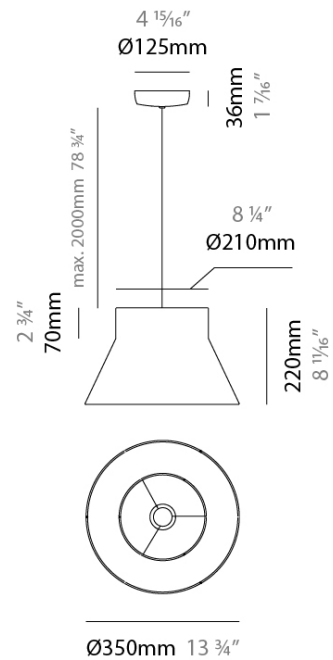

KORA SUSPENSION

D111099-

base number Finish
Options

1. To build a product code in our configurator select the specify button on the base model # product page
2. To build a manual product code on this datasheet choose from the options listed below in blue font and add the suffix to the base model #

GENERAL

Series: Kora
Partner: Ole
Division: Design
Installation: Suspension
Product Type: Pendant
Mounting Location: Ceiling
Light Distribution: Direct / Indirect

PHYSICAL

Shape: Abstract
Diameter (mm): 350
Diameter (in): 13 3/4
Height (mm): 220
Height (in): 8 11/16
Max. Overall Height (mm): 2220
Max. Overall Height (in): 87 3/8
Weight (kg): 1.6
Weight (lbs): 3.5
Fixture Finish: BEI / BLK / BLU / COG / DGN / GRY / MRN / MOC / MUS / OLV / SIL / STN / TER / WHI
Holder Finish: MBK
Fixture Material: Fabric Cord / Metal
Primary Material: Fabric - Recycled
Cable Details: 2000mm/78 3/4" Cable
Upon Request: Other fabric cord colors available upon request (see downloadable finish chart) Matte White Holder

ELECTRICAL

Number of Lamps: 1
Lamp Type: LED Retrofit
Lamp Shape: A19
Bulb Included: Bulb Not Included
Max. Wattage Per Lamp (W): 15
Lamp Base: E26
Input Voltage (V): 120
Upon Request: 277Vac / GU24

RATINGS AND CERTIFICATIONS

Certified By: Certified for North American Standards
IP rating: IP20

PROJECT
TYPE
SPECIFIER
QUANTITY
DATE