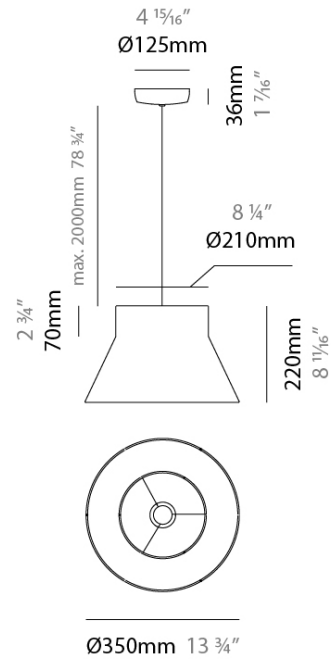

1. To build a product code in our configurator select the specify button on the base model # product page
2. To build a manual product code on this datasheet choose from the options listed below in blue font and add the suffix to the base model #

GENERAL

Series: Kora _____
Brand: Ole _____
Division: Design _____
Mounting Type: Suspension _____
Mounting Location: Ceiling _____
Subcategory: Up/Down Light _____

PHYSICAL

Shape: Abstract _____
Diameter (mm): 350 _____
Diameter (in): 13 3/4 _____
Height (mm): 220 _____
Height (in): 8 11/16 _____
Max. Overall Height (mm): 2220 _____
Max. Overall Height (in): 87 3/8 _____
Light Distribution: Direct / Indirect _____
Weight (kg): 1.6 _____
Weight (lbs): 3.5 _____
Fixture Finish: BEI / BLK / BLU / COG / DGN / GRY / MRN / MOC / MUS / OLV / SIL / STN / TER / WHI _____
Holder Finish: MWH / MBK _____
Fixture Material: Fabric Cord / Metal _____
Cable Details: 2000mm Cable _____
Upon Request: Other fabric cord colors available upon request (see downloadable finish chart) _____

ELECTRICAL

Number of Lamps: 1 _____
Lamp Type: LED Retrofit _____
Lamp Shape: A19 _____
Bulb Included: Bulb Not Included _____
Max. Wattage Per Lamp (W): 15 _____
Lamp Base: E26 _____
Input Voltage (V): 120 _____
Upon Request: 277Vac / GU24 _____

RATINGS AND CERTIFICATIONS

Certified By: Certified for North American Standards _____
IP rating: IP20 _____

PROJECT
TYPE
SPECIFIER
QUANTITY
DATE