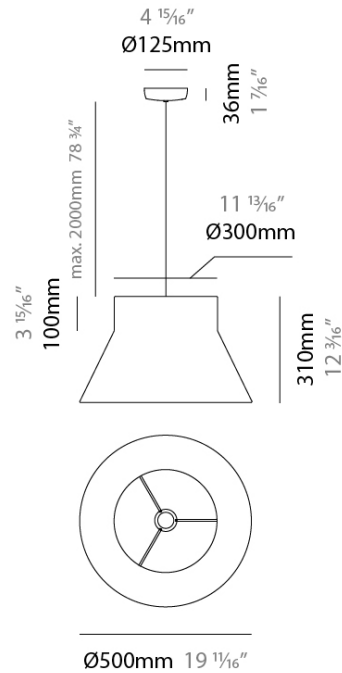

KORA SUSPENSION

D111100-

base number Finish
Options

1. To build a product code in our configurator select the specify button on the base model # product page
2. To build a manual product code on this datasheet choose from the options listed below in blue font and add the suffix to the base model #

GENERAL

Series: Kora
Partner: Ole
Division: Design
Installation: Suspension
Product Type: Pendant
Mounting Location: Ceiling
Light Distribution: Direct / Indirect

PHYSICAL

Shape: Abstract
Diameter (mm): 500
Diameter (in): 19 ¹¹/₁₆
Height (mm): 310
Height (in): 12 ³/₁₆
Max. Overall Height (mm): 2310
Max. Overall Height (in): 30 ¹⁵/₁₆
Weight (kg): 2.5
Weight (lbs): 5.5
Fixture Finish: BEI / BLK / BLU / COG / DGN / GRY / MRN / MOC / MUS / OLV / SIL / STN / TER / WHI
Holder Finish: MBK
Fixture Material: Fabric Cord / Metal
Primary Material: Fabric - Recycled
Cable Details: 2000mm Cable
Upon Request: Other fabric cord colors available upon request (see downloadable finish chart) Matte White Holder

ELECTRICAL

Number of Lamps: 1
Lamp Type: LED Retrofit
Lamp Shape: A19
Bulb Included: Bulb Not Included
Max. Wattage Per Lamp (W): 15
Lamp Base: E26
Input Voltage (V): 120
Upon Request: 277Vac / GU24

RATINGS AND CERTIFICATIONS

Certified By: Certified for North American Standards
IP rating: IP20

PROJECT
TYPE
SPECIFIER
QUANTITY
DATE