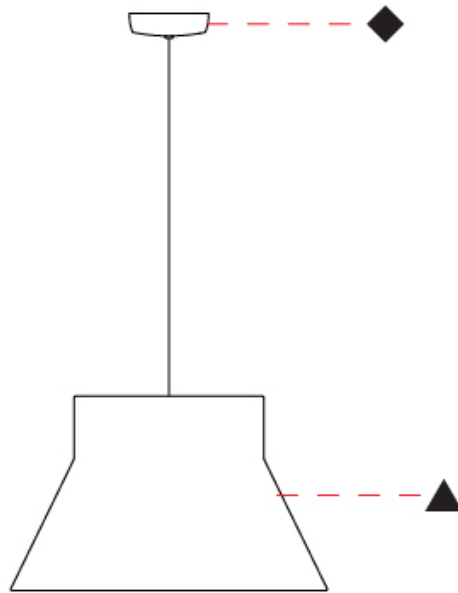

KORA SUSPENSION

D111100-

PROJECT	_____
TYPE	_____
SPECIFIER	_____
QUANTITY	_____
DATE	_____

D