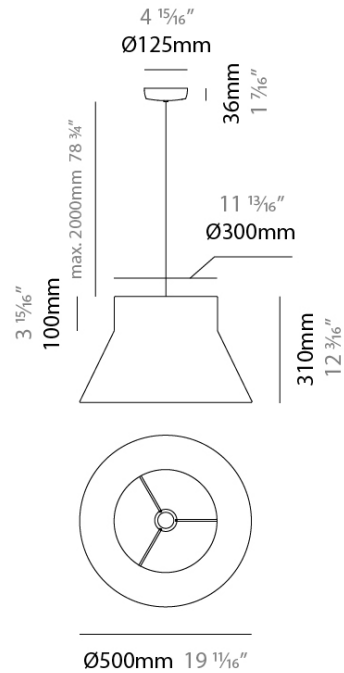

1. To build a product code in our configurator select the specify button on the base model # product page
2. To build a manual product code on this datasheet choose from the options listed below in blue font and add the suffix to the base model #

GENERAL

Series: Kora _____
Brand: Ole _____
Division: Design _____
Mounting Type: Suspension _____
Mounting Location: Ceiling _____
Subcategory: Up/Down Light _____

PHYSICAL

Shape: Abstract _____
Diameter (mm): 500 _____
Diameter (in): 19 ¹¹/₁₆ _____
Height (mm): 310 _____
Height (in): 12 ³/₁₆ _____
Max. Overall Height (mm): 2310 _____
Max. Overall Height (in): 30 ¹⁵/₁₆ _____
Light Distribution: Direct / Indirect _____
Weight (kg): 2.5 _____
Weight (lbs): 5.5 _____
Fixture Finish: BEI / BLK / BLU / COG / DGN / GRY / MRN / MOC / MUS / OLV / SIL / STN / TER / WHI _____
Holder Finish: MWH / MBK _____
Fixture Material: Fabric Cord / Metal _____
Cable Details: 2000mm Cable _____
Upon Request: Other fabric cord colors available upon request (see downloadable finish chart) _____

ELECTRICAL

Number of Lamps: 1 _____
Lamp Type: LED Retrofit _____
Lamp Shape: A19 _____
Bulb Included: Bulb Not Included _____
Max. Wattage Per Lamp (W): 15 _____
Lamp Base: E26 _____
Input Voltage (V): 120 _____
Upon Request: 277Vac / GU24 _____

RATINGS AND CERTIFICATIONS

Certified By: Certified for North American Standards _____
IP rating: IP20 _____

PROJECT	_____
TYPE	_____
SPECIFIER	_____
QUANTITY	_____
DATE	_____