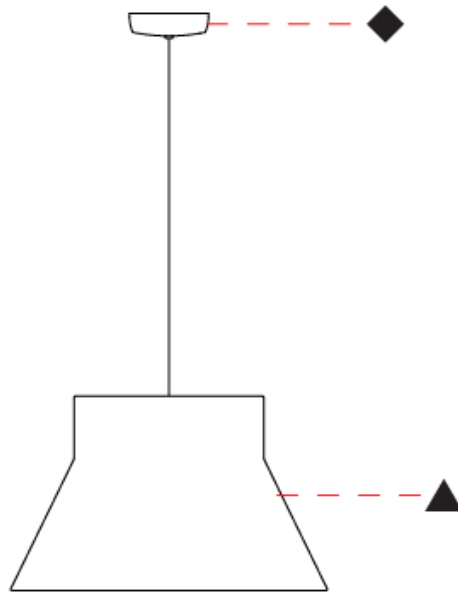

KORA SUSPENSION

D111100-

PROJECT _____

TYPE _____

SPECIFIER _____

QUANTITY _____

DATE _____

D