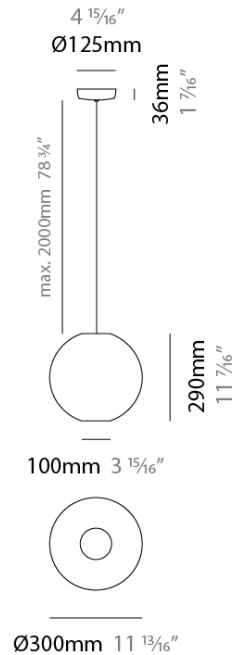

LLUNA SUSPENSION

D111101-

base number Finish
Options

1. To build a product code in our configurator select the specify button on the base model # product page
2. To build a manual product code on this datasheet choose from the options listed below in blue font and add the suffix to the base model #

GENERAL

Series: Lluna
Partner: Ole
Division: Design
Installation: Suspension
Product Type: Pendant
Mounting Location: Ceiling

PHYSICAL

Shape: Sphere
Diameter (mm): 300
Diameter (in): 11 ¹³/₁₆
Height (mm): 290
Height (in): 11 ⁷/₁₆
Max. Overall Height (mm): 2290
Max. Overall Height (in): 90 ³/₁₆
Fixture Finish: BEI / BLK / BLU / COG / DGN / GRY / MRN / MOC / MUS / OLV / SIL / STN / TER / WHI
Holder Finish: MBK
Fixture Material: Fabric Cord / Metal
Primary Material: Fabric - Recycled
Cable Details: 2000mm Cable
Upon Request: Other fabric cord colors available upon request (see downloadable finish chart) Matte White Holder

ELECTRICAL

Number of Lamps: 1
Lamp Type: LED Retrofit
Lamp Shape: A19
Bulb Included: Bulb Not Included
Max. Wattage Per Lamp (W): 15
Lamp Base: E26
Input Voltage (V): 120
Upon Request: 277Vac / GU24

RATINGS AND CERTIFICATIONS

Certified By: Certified for North American Standards
IP rating: IP20

PROJECT
TYPE
SPECIFIER
QUANTITY
DATE