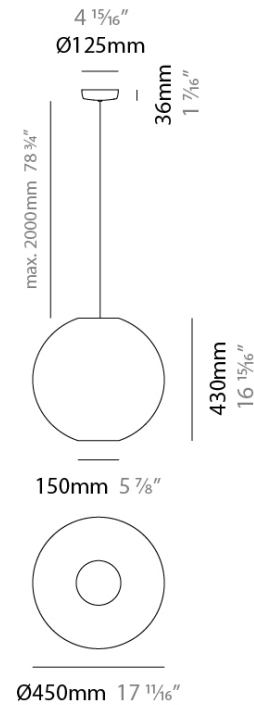

LLUNA SUSPENSION

D111102-

base number   Finish   Finish
Options   Options

1. To build a product code in our configurator select the specify button on the base model # product page
2. To build a manual product code on this datasheet choose from the options listed below in blue font and add the suffix to the base model #

GENERAL

Series: Lluna
Brand: Ole
Division: Design
Mounting Type: Suspension
Mounting Location: Ceiling
Subcategory: Up/Down Light

PHYSICAL

Shape: Sphere
Diameter (mm): 450
Diameter (in): 17 15/16
Height (mm): 430
Height (in): 16 15/16
Max. Overall Height (mm): 2430
Max. Overall Height (in): 95 11/16
Light Distribution: Omnidirectional
Fixture Finish: BEI / BLK / BLU / COG / DGN / GRY / MRN / MOC / MUS / OLV / SIL / STN / TER / WHI
Holder Finish: MWH / MBK
Fixture Material: Fabric Cord / Metal
Cable Details: 2000mm Cable
Upon Request: Other fabric cord colors available upon request (see downloadable finish chart)

ELECTRICAL

Number of Lamps: 1
Lamp Type: LED Retrofit
Lamp Shape: A19
Bulb Included: Bulb Not Included
Max. Wattage Per Lamp (W): 15
Lamp Base: E26
Input Voltage (V): 120
Upon Request: 277Vac / GU24

RATINGS AND CERTIFICATIONS

Certified By: Certified for North American Standards
IP rating: IP20

PROJECT
TYPE
SPECIFIER
QUANTITY
DATE