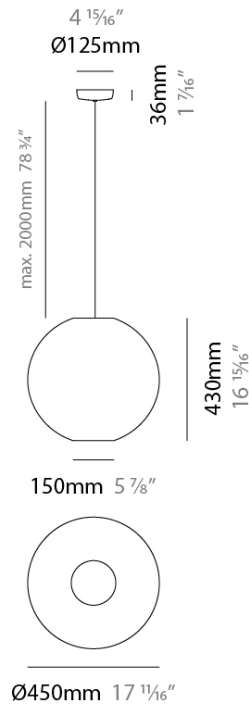

LLUNA SUSPENSION

D111102-

base number Finish
Options

1. To build a product code in our configurator select the specify button on the base model # product page
2. To build a manual product code on this datasheet choose from the options listed below in blue font and add the suffix to the base model #

GENERAL

Series: Lluna
Partner: Ole
Division: Design
Installation: Suspension
Product Type: Pendant
Mounting Location: Ceiling

PHYSICAL

Shape: Sphere
Diameter (mm): 450
Diameter (in): 17 ¹¹/₁₆
Height (mm): 430
Height (in): 16 ¹⁵/₁₆
Max. Overall Height (mm): 2430
Max. Overall Height (in): 95 ¹¹/₁₆
Fixture Finish: BEI / BLK / BLU / COG / DGN / GRY / MRN / MOC / MUS / OLV / SIL / STN / TER / WHI
Holder Finish: MBK
Fixture Material: Fabric Cord / Metal
Primary Material: Fabric - Recycled
Cable Details: 2000mm Cable
Upon Request: Other fabric cord colors available upon request (see downloadable finish chart) Matte White Holder

ELECTRICAL

Number of Lamps: 1
Lamp Type: LED Retrofit
Lamp Shape: A19
Bulb Included: Bulb Not Included
Max. Wattage Per Lamp (W): 15
Lamp Base: E26
Input Voltage (V): 120
Upon Request: 277Vac / GU24

RATINGS AND CERTIFICATIONS

Certified By: Certified for North American Standards
IP rating: IP20

PROJECT
TYPE
SPECIFIER
QUANTITY
DATE