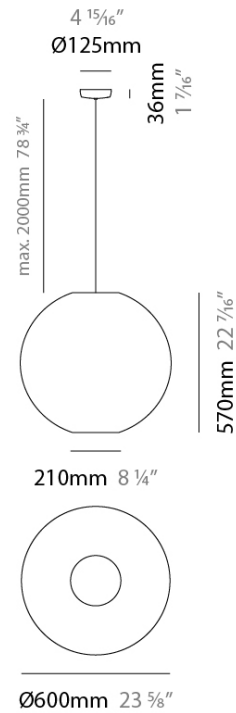

LLUNA SUSPENSION

D111103-

base number   Finish
Options

1. To build a product code in our configurator select the specify button on the base model # product page
2. To build a manual product code on this datasheet choose from the options listed below in blue font and add the suffix to the base model #

GENERAL

Series: Lluna _____
Partner: Ole _____
Division: Design _____
Installation: Suspension _____
Product Type: Pendant _____
Mounting Location: Ceiling _____

PHYSICAL

Shape: Sphere _____
Diameter (mm): 600 _____
Diameter (in): 23 ⁵/₈ _____
Height (mm): 570 _____
Height (in): 22 ⁷/₁₆ _____
Max. Overall Height (mm): 2570 _____
Max. Overall Height (in): 101 ³/₁₆ _____
Fixture Finish: BEI / BLK / BLU / COG / DGN / GRY / MRN / MOC / MUS / OLV / SIL / STN / TER / WHI _____
Holder Finish: MBK _____
Fixture Material: Fabric Cord / Metal _____
Primary Material: Fabric - Recycled _____
Cable Details: 2000mm Cable _____
Upon Request: Other fabric cord colors available upon request (see downloadable finish chart) Matte White Holder _____

ELECTRICAL

Number of Lamps: 1 _____
Lamp Type: LED Retrofit _____
Lamp Shape: A19 _____
Bulb Included: Bulb Not Included _____
Max. Wattage Per Lamp (W): 15 _____
Lamp Base: E26 _____
Input Voltage (V): 120 _____
Upon Request: 277Vac / GU24 _____

RATINGS AND CERTIFICATIONS

Certified By: Certified for North American Standards _____
IP rating: IP20 _____