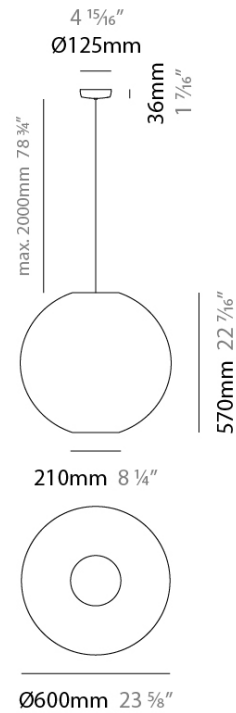

PROJECT	
TYPE	
SPECIFIER	
QUANTITY	
DATE	

LLUNA SUSPENSION

D111103-

base number Finish
Options

1. To build a product code in our configurator select the specify button on the base model # product page
2. To build a manual product code on this datasheet choose from the options listed below in blue font and add the suffix to the base model #

GENERAL

Series: Lluna
Partner: Ole
Division: Design
Installation: Suspension
Product Type: Pendant
Mounting Location: Ceiling

PHYSICAL

Shape: Sphere
Diameter (mm): 600
Diameter (in): 23 5/8
Height (mm): 570
Height (in): 22 7/16
Max. Overall Height (mm): 2570
Max. Overall Height (in): 101 3/16
Fixture Finish: BEI / BLK / BLU / COG / DGN / GRY / MRN / MOC / MUS / OLV / SIL / STN / TER / WHI
Holder Finish: MBK
Fixture Material: Fabric Cord / Metal
Primary Material: Fabric - Recycled
Cable Details: 2000mm Cable
Upon Request: Other fabric cord colors available upon request (see downloadable finish chart) Matte White Holder

ELECTRICAL

Number of Lamps: 1
Lamp Type: LED Retrofit
Lamp Shape: A19
Bulb Included: Bulb Not Included
Max. Wattage Per Lamp (W): 15
Lamp Base: E26
Input Voltage (V): 120
Upon Request: 277Vac / GU24

RATINGS AND CERTIFICATIONS

Certified By: Certified for North American Standards
IP rating: IP20