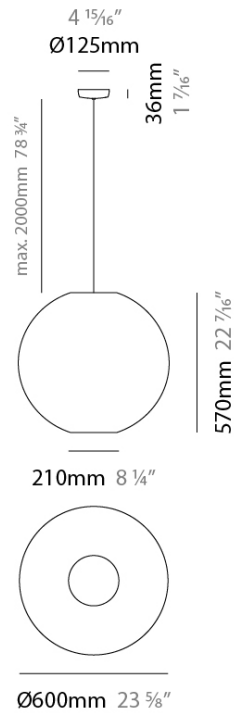

PROJECT	
TYPE	
SPECIFIER	
QUANTITY	
DATE	

LLUNA SUSPENSION

D111103-

base number	Finish	Finish
	Options	Options

1. To build a product code in our configurator select the specify button on the base model # product page
2. To build a manual product code on this datasheet choose from the options listed below in blue font and add the suffix to the base model #

GENERAL

Series: Lluna
Brand: Ole
Division: Design
Mounting Type: Suspension
Mounting Location: Ceiling
Subcategory: Up/Down Light

PHYSICAL

Shape: Sphere
Diameter (mm): 600
Diameter (in): 23 ⁵/₈
Height (mm): 570
Height (in): 22 ⁷/₁₆
Max. Overall Height (mm): 2570
Max. Overall Height (in): 101 ³/₁₆
Light Distribution: Omnidirectional
Fixture Finish: BEI / BLK / BLU / COG / DGN / GRY / MRN / MOC / MUS / OLV / SIL / STN / TER / WHI
Holder Finish: MWH / MBK
Fixture Material: Fabric Cord / Metal
Cable Details: 2000mm Cable
Upon Request: Other fabric cord colors available upon request (see downloadable finish chart)

ELECTRICAL

Number of Lamps: 1
Lamp Type: LED Retrofit
Lamp Shape: A19
Bulb Included: Bulb Not Included
Max. Wattage Per Lamp (W): 15
Lamp Base: E26
Input Voltage (V): 120
Upon Request: 277Vac / GU24

RATINGS AND CERTIFICATIONS

Certified By: Certified for North American Standards
IP rating: IP20