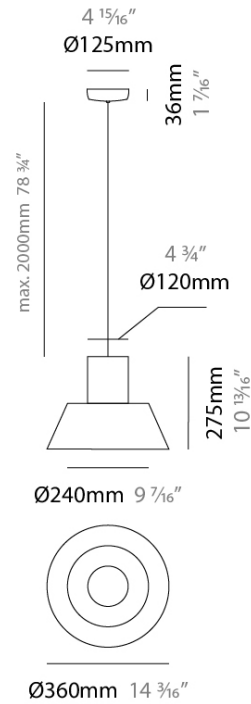

NELA SUSPENSION

D111104-

base number   Finish   Finish
Options   Options   Options

1. To build a product code in our configurator select the specify button on the base model # product page
2. To build a manual product code on this datasheet choose from the options listed below in blue font and add the suffix to the base model #

GENERAL

Series: Nela
Brand: Ole
Division: Design
Mounting Type: Suspension
Mounting Location: Ceiling
Subcategory: Up/Down Light

PHYSICAL

Shape: Abstract
Diameter (mm): 360
Diameter (in): 14 ³/₁₆
Height (mm): 270
Height (in): 10 ³/₈
Max. Overall Height (mm): 2270
Max. Overall Height (in): 89 ³/₈
Light Distribution: Omnidirectional
Fixture Finish: BEI / BLK / BLU / COG / DGN / GRY / MRN / MOC / MUS / OLV / SIL / STN / TER / WHI
Holder Finish: MWH / MBK
Fixture Material: Fabric Cord / Metal
Cable Details: 2000mm Cable
Upon Request: Other fabric cord colors available upon request (see downloadable finish chart)

ELECTRICAL

Number of Lamps: 1
Lamp Type: LED Retrofit
Lamp Shape: A19
Bulb Included: Bulb Not Included
Max. Wattage Per Lamp (W): 15
Lamp Base: E26
Input Voltage (V): 120
Upon Request: 277Vac / GU24

RATINGS AND CERTIFICATIONS

Certified By: Certified for North American Standards
IP rating: IP20

PROJECT
TYPE
SPECIFIER
QUANTITY
DATE