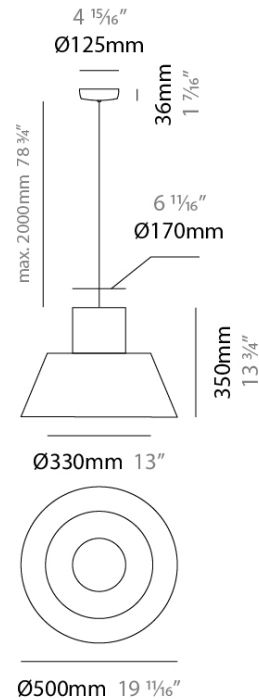

PROJECT	
TYPE	
SPECIFIER	
QUANTITY	
DATE	

NELA SUSPENSION

D111105-

base number	Finish	Finish
	Options	Options

1. To build a product code in our configurator select the specify button on the base model # product page
2. To build a manual product code on this datasheet choose from the options listed below in blue font and add the suffix to the base model #

GENERAL

Series: Nela
Brand: Ole
Division: Design
Mounting Type: Suspension
Mounting Location: Ceiling
Subcategory: Up/Down Light

PHYSICAL

Shape: Abstract
Diameter (mm): 500
Diameter (in): 19 11/16
Height (mm): 350
Height (in): 13 3/4
Max. Overall Height (mm): 2350
Max. Overall Height (in): 92 1/2
Light Distribution: Omnidirectional
Fixture Finish: BEI / BLK / BLU / COG / DGN / GRY / MRN / MOC / MUS / OLV / SIL / STN / TER / WHI
Holder Finish: MWH / MBK
Fixture Material: Fabric Cord / Metal
Cable Details: 2000mm Cable
Upon Request: Other fabric cord colors available upon request (see downloadable finish chart)

ELECTRICAL

Number of Lamps: 1
Lamp Type: LED Retrofit
Lamp Shape: A19
Bulb Included: Bulb Not Included
Max. Wattage Per Lamp (W): 15
Lamp Base: E26
Input Voltage (V): 120
Upon Request: 277Vac / GU24

RATINGS AND CERTIFICATIONS

Certified By: Certified for North American Standards
IP rating: IP20