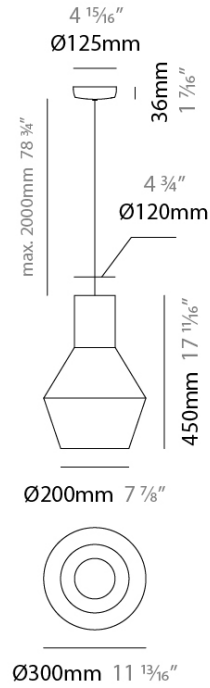

TINA SUSPENSION

D111106-

base number   Finish   Finish
Options   Options

1. To build a product code in our configurator select the specify button on the base model # product page
2. To build a manual product code on this datasheet choose from the options listed below in blue font and add the suffix to the base model #

GENERAL

Series: Tina _____
Brand: Ole _____
Division: Design _____
Mounting Type: Suspension _____
Mounting Location: Ceiling _____
Subcategory: Up/Down Light _____

PHYSICAL

Shape: Abstract _____
Diameter (mm): 300 _____
Diameter (in): 11 ¹³/₁₆ _____
Height (mm): 450 _____
Height (in): 17 ¹¹/₁₆ _____
Max. Overall Height (mm): 2450 _____
Max. Overall Height (in): 96 ⁷/₁₆ _____
Light Distribution: Omnidirectional _____
Fixture Finish: BEI / BLK / BLU / COG / DGN / GRY / MRN / MOC / MUS / OLV / SIL / STN / TER / WHI _____
Holder Finish: MWH / MBK _____
Fixture Material: Fabric Cord / Metal _____
Cable Details: 2000mm Cable _____
Upon Request: Other fabric cord colors available upon request (see downloadable finish chart)

ELECTRICAL

Number of Lamps: 1 _____
Lamp Type: LED Retrofit _____
Lamp Shape: A19 _____
Bulb Included: Bulb Not Included _____
Max. Wattage Per Lamp (W): 15 _____
Lamp Base: E26 _____
Input Voltage (V): 120 _____
Upon Request: 277Vac / GU24 _____

RATINGS AND CERTIFICATIONS

Certified By: Certified for North American Standards _____
IP rating: IP20 _____