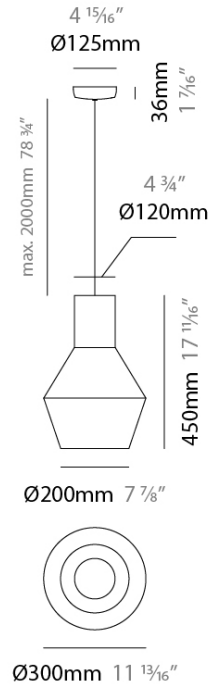

PROJECT	
TYPE	
SPECIFIER	
QUANTITY	
DATE	

TINA SUSPENSION

D111106-

base number Finish
Options

1. To build a product code in our configurator select the specify button on the base model # product page
2. To build a manual product code on this datasheet choose from the options listed below in blue font and add the suffix to the base model #

GENERAL

Series: Tina
Partner: Ole
Division: Design
Installation: Suspension
Product Type: Pendant
Mounting Location: Ceiling

PHYSICAL

Shape: Abstract
Diameter (mm): 300
Diameter (in): 11 ¹³/₁₆
Height (mm): 450
Height (in): 17 ¹¹/₁₆
Max. Overall Height (mm): 2450
Max. Overall Height (in): 96 ⁷/₁₆
Fixture Finish: BEI / BLK / BLU / COG / DGN / GRY / MRN / MOC / MUS / OLV / SIL / STN / TER / WHI
Holder Finish: MBK
Fixture Material: Fabric Cord / Metal
Primary Material: Fabric - Recycled
Cable Details: 2000mm Cable
Upon Request: Other fabric cord colors available upon request (see downloadable finish chart) Matte White Holder

ELECTRICAL

Number of Lamps: 1
Lamp Type: LED Retrofit
Lamp Shape: A19
Bulb Included: Bulb Not Included
Max. Wattage Per Lamp (W): 15
Lamp Base: E26
Input Voltage (V): 120
Upon Request: 277Vac / GU24

RATINGS AND CERTIFICATIONS

Certified By: Certified for North American Standards
IP rating: IP20