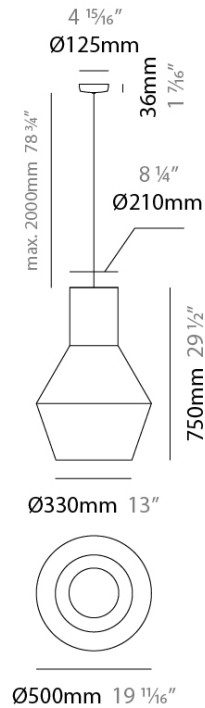

TINA SUSPENSION

D111107-

base number Finish
Options

1. To build a product code in our configurator select the specify button on the base model # product page
2. To build a manual product code on this datasheet choose from the options listed below in blue font and add the suffix to the base model #

GENERAL

Series: Tina
Partner: Ole
Division: Design
Installation: Suspension
Product Type: Pendant
Mounting Location: Ceiling

PHYSICAL

Shape: Abstract
Diameter (mm): 500
Diameter (in): 19 ¹¹/₁₆
Height (mm): 750
Height (in): 29 ¹/₂
Max. Overall Height (mm): 2750
Max. Overall Height (in): 108 ³/₄
Fixture Finish: BEI / BLK / BLU / COG / DGN / GRY / MRN / MOC / MUS / OLV / SIL / STN / TER / WHI
Holder Finish: MBK
Fixture Material: Fabric Cord / Metal
Primary Material: Fabric - Recycled
Cable Details: 2000mm Cable
Upon Request: Other fabric cord colors available upon request (see downloadable finish chart) Matte White Holder

ELECTRICAL

Number of Lamps: 1
Lamp Type: LED Retrofit
Lamp Shape: A19
Bulb Included: Bulb Not Included
Max. Wattage Per Lamp (W): 15
Lamp Base: E26
Input Voltage (V): 120
Upon Request: 277Vac / GU24

RATINGS AND CERTIFICATIONS

Certified By: Certified for North American Standards
IP rating: IP20

PROJECT
TYPE
SPECIFIER
QUANTITY
DATE