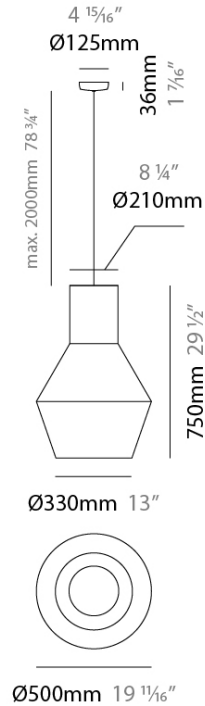

TINA SUSPENSION

D111107- -

base number   Finish   Finish
Options   Options   Options

1. To build a product code in our configurator select the specify button on the base model # product page
2. To build a manual product code on this datasheet choose from the options listed below in blue font and add the suffix to the base model #

GENERAL

Series: Tina
Brand: Ole
Division: Design
Mounting Type: Suspension
Mounting Location: Ceiling
Subcategory: Up/Down Light

PHYSICAL

Shape: Abstract
Diameter (mm): 500
Diameter (in): 19 11/16
Height (mm): 750
Height (in): 29 1/2
Max. Overall Height (mm): 2750
Max. Overall Height (in): 108 1/4
Light Distribution: Omnidirectional
Fixture Finish: BEI / BLK / BLU / COG / DGN / GRY / MRN / MOC / MUS / OLV / SIL / STN / TER / WHI
Holder Finish: MWH / MBK
Fixture Material: Fabric Cord / Metal
Cable Details: 2000mm Cable
Upon Request: Other fabric cord colors available upon request (see downloadable finish chart)

ELECTRICAL

Number of Lamps: 1
Lamp Type: LED Retrofit
Lamp Shape: A19
Bulb Included: Bulb Not Included
Max. Wattage Per Lamp (W): 15
Lamp Base: E26
Input Voltage (V): 120
Upon Request: 277Vac / GU24

RATINGS AND CERTIFICATIONS

Certified By: Certified for North American Standards
IP rating: IP20

PROJECT
TYPE
SPECIFIER
QUANTITY
DATE