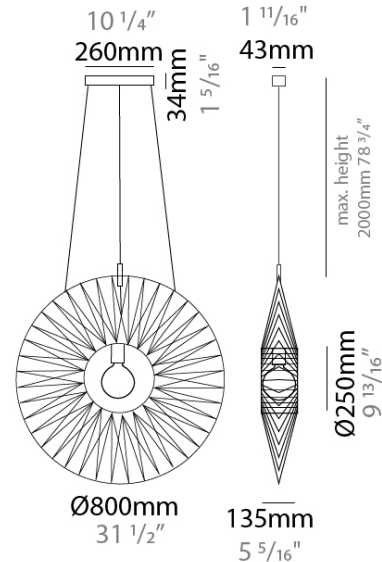

BIMBA SUSPENSION

D111108-

base number Finish
Options

1. To build a product code in our configurator select the specify button on the base model # product page
2. To build a manual product code on this datasheet choose from the options listed below in blue font and add the suffix to the base model #

GENERAL

Series: Bimba
Partner: Ole
Division: Design
Installation: Suspension
Product Type: Pendant
Mounting Location: Ceiling

PHYSICAL

Shape: Round
Diameter (mm): 800
Diameter (in): 31 1/2"
Width (mm): 135
Width (in): 5 5/16"
Height (mm): 800
Height (in): 31 1/2"
Max. Overall Height (mm): 2800
Max. Overall Height (in): 110 1/4"
Weight (kg): 5
Weight (lbs): 11.02

Fixture Finish: [BEI](#) / [BLK](#) / [BLU](#) / [COG](#) / [DGN](#) / [GRY](#) / [MRN](#) / [MOC](#) / [MUS](#) / [OLV](#) / [SIL](#) / [STN](#) / [TER](#) / [WHI](#)

Holder Finish: MBK

Fixture Material: Fabric Cord / Metal

Primary Material: Fabric - Recycled

Cable Details: 2000mm Cable

Upon Request: Other fabric cord colors available upon request (see downloadable finish chart) Matte White Holder

ELECTRICAL

Number of Lamps: 1
Lamp Type: LED Retrofit
Bulb Included: Bulb Not Included
Max. Wattage Per Lamp (W): 20
Lamp Base: E26
Input Voltage (V): 120
Upon Request: 277Vac / GU24

RATINGS AND CERTIFICATIONS

Certified By: Certified for North American Standards
IP rating: IP20

PROJECT
TYPE
SPECIFIER
QUANTITY
DATE