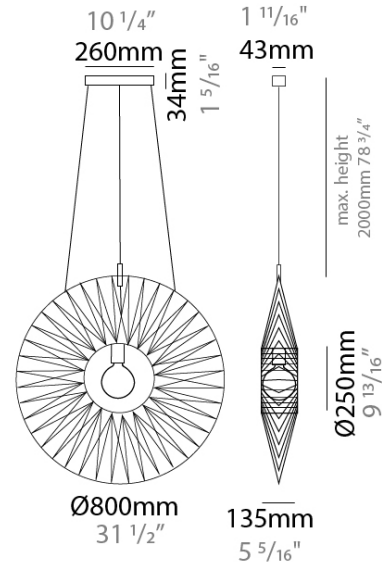

BIMBA SUSPENSION

D111108-

base number   Finish
Options

1. To build a product code in our configurator select the specify button on the base model # product page
2. To build a manual product code on this datasheet choose from the options listed below in blue font and add the suffix to the base model #

GENERAL

Series: Bimba
Brand: Ole
Division: Design
Mounting Type: Suspension
Mounting Location: Ceiling
Subcategory: Pendant

PHYSICAL

Shape: Round
Diameter (mm): 800
Diameter (in): 31 1/2
Width (mm): 135
Width (in): 5 5/16
Height (mm): 800
Height (in): 31 1/2
Max. Overall Height (mm): 2800
Max. Overall Height (in): 110 1/4
Light Distribution: Omnidirectional
Weight (kg): 5
Weight (lbs): 11.02
Fixture Finish: BEI / BLK / BLU / COG / DGN / GRY / MRN / MOC / MUS / OLV / SIL / STN / TER / WHI
Holder Finish: Matte Black
Fixture Material: Fabric Cord / Metal
Cable Details: 2000mm Cable
Upon Request: Other fabric cord colors available upon request (see downloadable finish chart)

ELECTRICAL

Number of Lamps: 1
Lamp Type: LED Retrofit
Bulb Included: Bulb Not Included
Max. Wattage Per Lamp (W): 20
Lamp Base: E26
Input Voltage (V): 120
Upon Request: 277Vac / GU24

RATINGS AND CERTIFICATIONS

Certified By: Certified for North American Standards
IP rating: IP20

PROJECT	_____
TYPE	_____
SPECIFIER	_____
QUANTITY	_____
DATE	_____