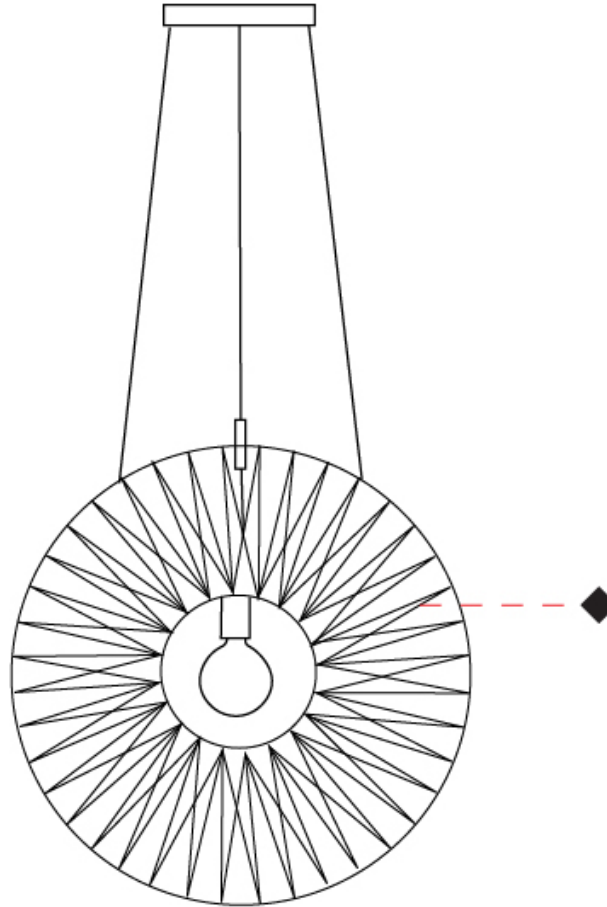

D111108-

PROJECT _____

TYPE _____

SPECIFIER _____

QUANTITY _____

DATE _____

D