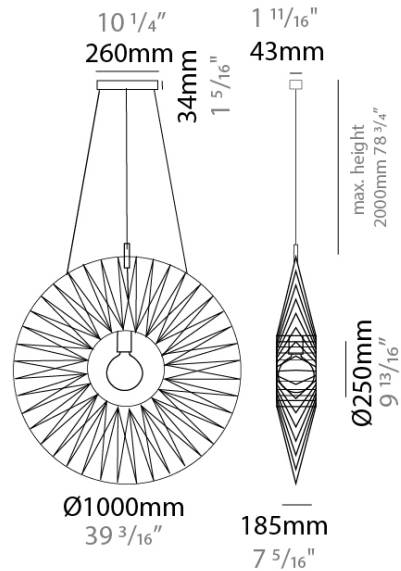

PROJECT	_____
TYPE	_____
SPECIFIER	_____
QUANTITY	_____
DATE	_____

BIMBA SUSPENSION

D111109-

base number   Finish
Options

1. To build a product code in our configurator select the specify button on the base model # product page
2. To build a manual product code on this datasheet choose from the options listed below in blue font and add the suffix to the base model #

GENERAL

Series: Bimba
Brand: Ole
Division: Design
Mounting Type: Suspension
Mounting Location: Ceiling
Subcategory: Pendant

PHYSICAL

Shape: Round
Diameter (mm): 1000
Diameter (in): 39 3/8
Width (mm): 185
Width (in): 7 3/16
Height (mm): 1000
Height (in): 39 3/8
Max. Overall Height (mm): 3000
Max. Overall Height (in): 118 1/8
Light Distribution: Omnidirectional
Weight (kg): 6
Weight (lbs): 13.23
Fixture Finish: BEI / BLK / BLU / COG / DGN / GRY / MRN / MOC / MUS / OLV / SIL / STN / TER / WHI
Holder Finish: Matte Black
Fixture Material: Fabric Cord / Metal
Cable Details: 2000mm Cable
Upon Request: Other fabric cord colors available upon request (see downloadable finish chart)

ELECTRICAL

Number of Lamps: 1
Lamp Type: LED Retrofit
Bulb Included: Bulb Not Included
Max. Wattage Per Lamp (W): 20
Lamp Base: E26
Input Voltage (V): 120
Upon Request: 277Vac / GU24

RATINGS AND CERTIFICATIONS

Certified By: Certified for North American Standards
IP rating: IP20