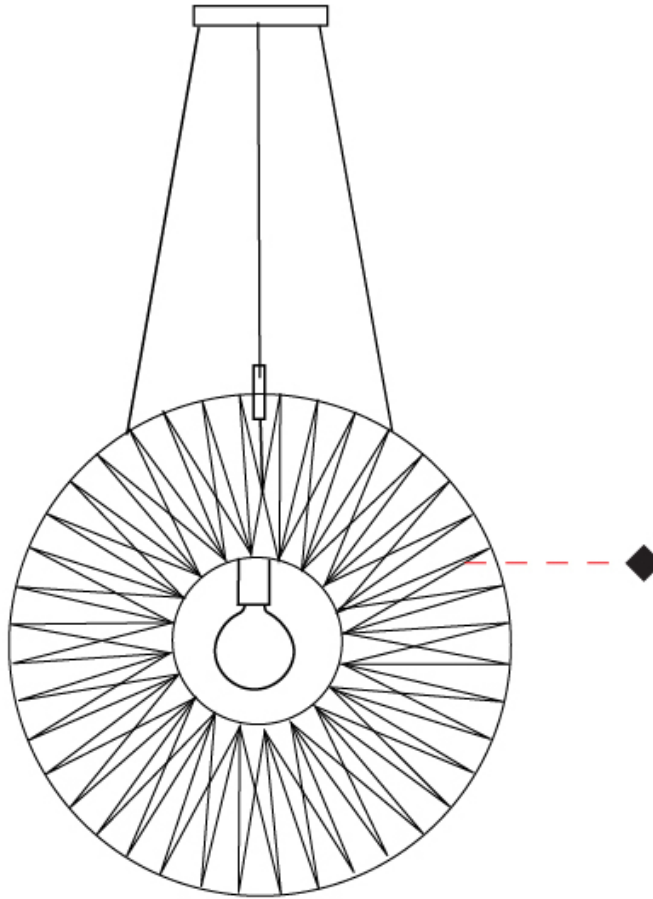

BIMBA SUSPENSION

D111109-

PROJECT _____

TYPE _____

SPECIFIER _____

QUANTITY _____

DATE _____

D