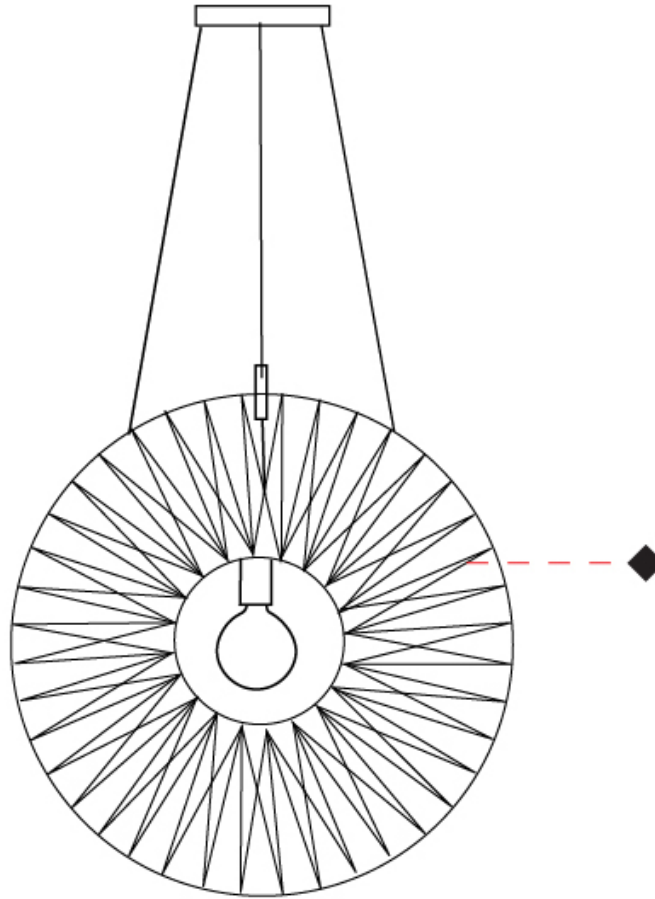

BIMBA SUSPENSION

D111109-

PROJECT

TYPE

SPECIFIER

QUANTITY

DATE

D