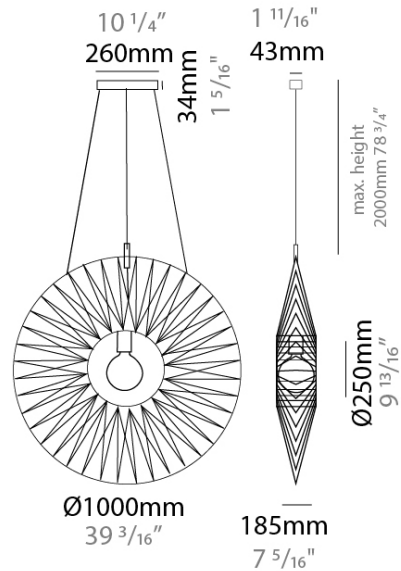

PROJECT	_____
TYPE	_____
SPECIFIER	_____
QUANTITY	_____
DATE	_____

BIMBA SUSPENSION

D111109-

base number   Finish
Options

1. To build a product code in our configurator select the specify button on the base model # product page
2. To build a manual product code on this datasheet choose from the options listed below in blue font and add the suffix to the base model #

GENERAL

Series: Bimba
Partner: Ole
Division: Design
Installation: Suspension
Product Type: Pendant
Mounting Location: Ceiling

PHYSICAL

Shape: Round
Diameter (mm): 1000
Diameter (in): 39 3/8
Width (mm): 185
Width (in): 7 3/16
Height (mm): 1000
Height (in): 39 3/8
Max. Overall Height (mm): 3000
Max. Overall Height (in): 118 1/8
Weight (kg): 6
Weight (lbs): 13.23

Fixture Finish: BEI / BLK / BLU / COG / DGN / GRY / MRN / MOC / MUS / OLV / SIL / STN / TER / WHI

Holder Finish: Matte Black

Fixture Material: Fabric Cord / Metal

Primary Material: Fabric - Recycled

Cable Details: 2000mm Cable

Upon Request: Other fabric cord colors available upon request (see downloadable finish chart)

ELECTRICAL

Number of Lamps: 1

Lamp Type: LED Retrofit

Bulb Included: Bulb Not Included

Max. Wattage Per Lamp (W): 20

Lamp Base: E26

Input Voltage (V): 120

Upon Request: 277Vac / GU24

RATINGS AND CERTIFICATIONS

Certified By: Certified for North American Standards

IP rating: IP20