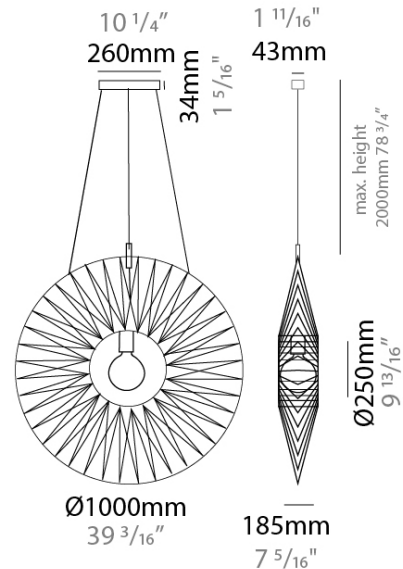

BIMBA SUSPENSION

D111109-

base number Finish
Options

1. To build a product code in our configurator select the specify button on the base model # product page
2. To build a manual product code on this datasheet choose from the options listed below in blue font and add the suffix to the base model #

GENERAL

Series: Bimba
Partner: Ole
Division: Design
Installation: Suspension
Product Type: Pendant
Mounting Location: Ceiling

PHYSICAL

Shape: Round
Diameter (mm): 1000
Diameter (in): 39 3/8
Width (mm): 185
Width (in): 7 3/16
Height (mm): 1000
Height (in): 39 3/8
Max. Overall Height (mm): 3000
Max. Overall Height (in): 118 1/8
Weight (kg): 6
Weight (lbs): 13.23

Fixture Finish: BEI / BLK / BLU / COG / DGN / GRY / MRN / MOC / MUS / OLV / SIL / STN / TER / WHI

Holder Finish: Matte Black

Fixture Material: Fabric Cord / Metal

Primary Material: Fabric - Recycled

Cable Details: 2000mm Cable

Upon Request: Other fabric cord colors available upon request (see downloadable finish chart)

ELECTRICAL

Number of Lamps: 1

Lamp Type: LED Retrofit

Bulb Included: Bulb Not Included

Max. Wattage Per Lamp (W): 20

Lamp Base: E26

Input Voltage (V): 120

Upon Request: 277Vac / GU24

RATINGS AND CERTIFICATIONS

Certified By: Certified for North American Standards

IP rating: IP20

PROJECT	_____
TYPE	_____
SPECIFIER	_____
QUANTITY	_____
DATE	_____