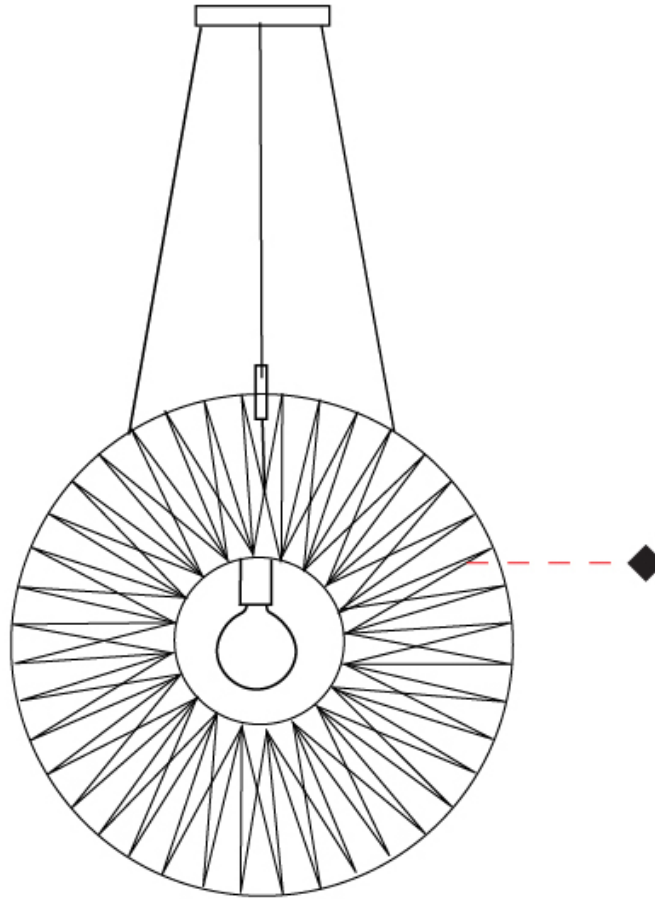

BIMBA SUSPENSION

D111109-

PROJECT	_____
TYPE	_____
SPECIFIER	_____
QUANTITY	_____
DATE	_____

D