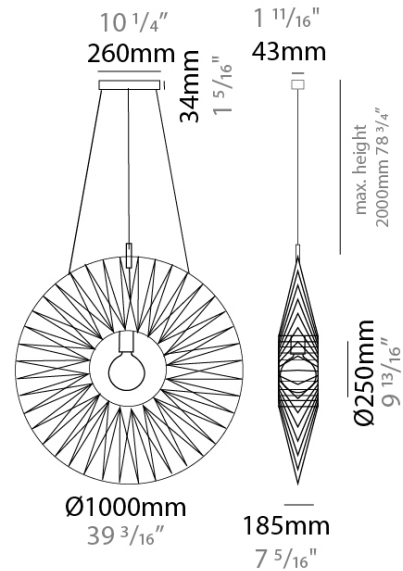

#### PHYSICAL

Shape: Round  
 Diameter (mm): 1000  
 Diameter (in): 39 3/8  
 Width (mm): 185  
 Width (in): 7 3/16  
 Height (mm): 1000  
 Height (in): 39 3/8  
 Max. Overall Height (mm): 3000  
 Max. Overall Height (in): 118 1/8  
 Weight (kg): 6  
 Weight (lbs): 13.23