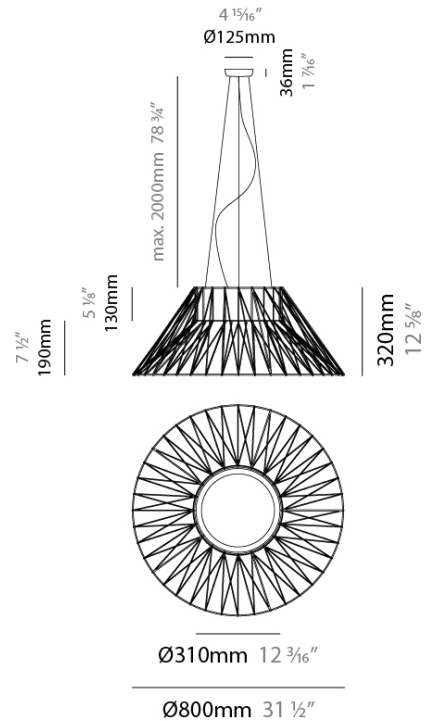

BIMBA SUSPENSION

D111110-

base number Finish
Options

1. To build a product code in our configurator select the specify button on the base model # product page
2. To build a manual product code on this datasheet choose from the options listed below in blue font and add the suffix to the base model #

GENERAL

Series: Bimba
Brand: Ole
Division: Design
Mounting Type: Suspension
Mounting Location: Ceiling
Subcategory: Pendant

PHYSICAL

Shape: Dome
Diameter (mm): 800
Diameter (in): 31 1/2
Height (mm): 320
Height (in): 12 3/4
Max. Overall Height (mm): 2320
Max. Overall Height (in): 91 3/16
Light Distribution: Omnidirectional
Weight (kg): 6.1
Weight (lbs): 13.45
Fixture Finish: BEI / BLK / BLU / COG / DGN / GRY / MRN / MOC / MUS / OLV / SIL / STN / TER / WHI
Holder Finish: Matte Black
Fixture Material: Fabric Cord / Metal
Cable Details: 2000mm Cable
Upon Request: Other fabric cord colors available upon request (see downloadable finish chart)

ELECTRICAL

Number of Lamps: 3
Lamp Type: LED Retrofit
Bulb Included: Bulb Not Included
Max. Wattage Per Lamp (W): 15
Lamp Base: E26
Input Voltage (V): 120
Upon Request: 277Vac / GU24

RATINGS AND CERTIFICATIONS

Certified By: Certified for North American Standards
IP rating: IP20

PROJECT	_____
TYPE	_____
SPECIFIER	_____
QUANTITY	_____
DATE	_____