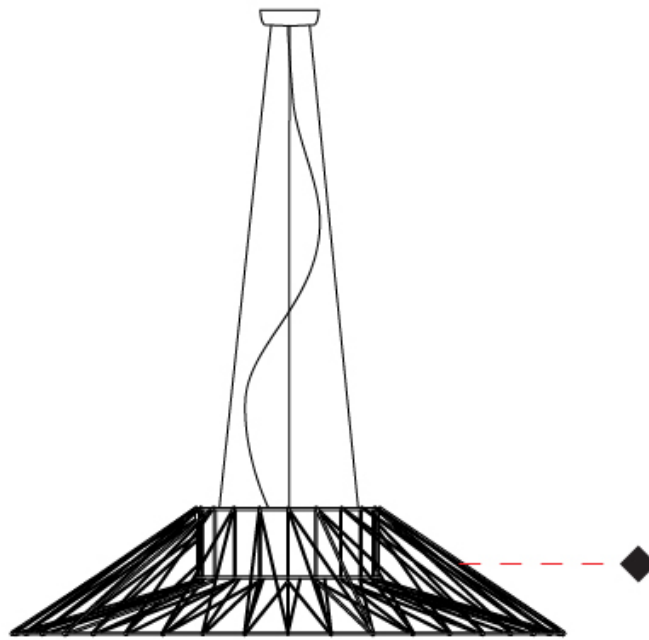

BIMBA SUSPENSION

D111111-

PROJECT

TYPE

SPECIFIER

QUANTITY

DATE

D