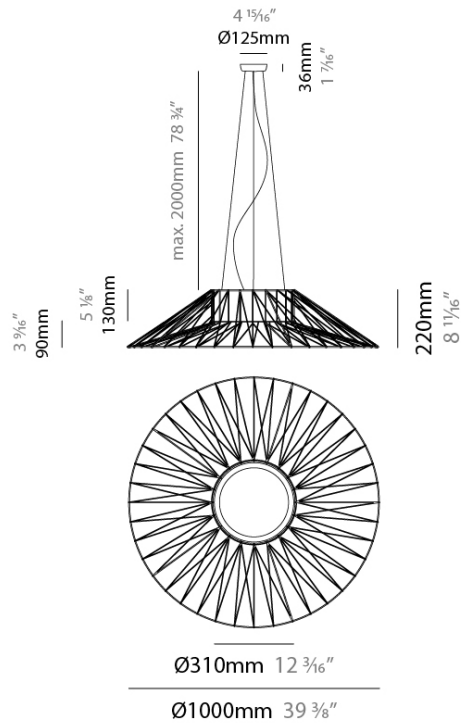

BIMBA SUSPENSION

D111111-

base number Finish
Options

PROJECT	_____
TYPE	_____
SPECIFIER	_____
QUANTITY	_____
DATE	_____

1. To build a product code in our configurator select the specify button on the base model # product page
2. To build a manual product code on this datasheet choose from the options listed below in blue font and add the suffix to the base model #

GENERAL

Series: Bimba
Brand: Ole
Division: Design
Mounting Type: Suspension
Mounting Location: Ceiling
Subcategory: Pendant

PHYSICAL

Shape: Dome
Diameter (mm): 1000
Diameter (in): 39 3/8
Height (mm): 220
Height (in): 8 11/16
Max. Overall Height (mm): 2220
Max. Overall Height (in): 87 3/8
Light Distribution: Omnidirectional
Weight (kg): 6.5
Weight (lbs): 14.33
Fixture Finish: BEI / BLK / BLU / COG / DGN / GRY / MRN / MOC / MUS / OLV / SIL / STN / TER / WHI
Holder Finish: Matte Black
Fixture Material: Fabric Cord / Metal
Cable Details: 2000mm Cable
Upon Request: Other fabric cord colors available upon request (see downloadable finish chart)

ELECTRICAL

Number of Lamps: 3
Lamp Type: LED Retrofit
Bulb Included: Bulb Not Included
Max. Wattage Per Lamp (W): 15
Lamp Base: E26
Input Voltage (V): 120
Upon Request: 277Vac / GU24

RATINGS AND CERTIFICATIONS

Certified By: Certified for North American Standards
IP rating: IP20