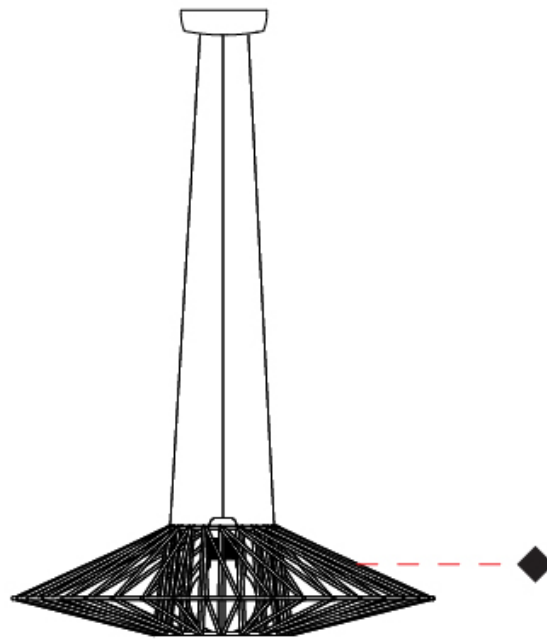

BIMBA SUSPENSION

D111112-

PROJECT

TYPE

SPECIFIER

QUANTITY

DATE

D