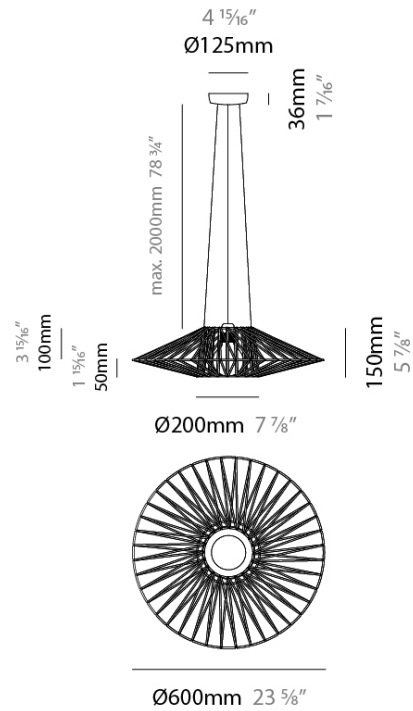

BIMBA SUSPENSION

D111112-

base number Finish
Options

PROJECT
TYPE
SPECIFIER
QUANTITY
DATE

1. To build a product code in our configurator select the specify button on the base model # product page
2. To build a manual product code on this datasheet choose from the options listed below in blue font and add the suffix to the base model #

GENERAL

Series: Bimba
Brand: Ole
Division: Design
Mounting Type: Suspension
Mounting Location: Ceiling
Subcategory: Pendant

PHYSICAL

Shape: Abstract
Diameter (mm): 600
Diameter (in): 23 5/8
Height (mm): 150
Height (in): 5 7/8
Max. Overall Height (mm): 2150
Max. Overall Height (in): 84 5/8
Light Distribution: Omnidirectional
Weight (kg): 4.2
Weight (lbs): 9.26
Fixture Finish: BEI / BLK / BLU / COG / DGN / GRY / MRN / MOC / MUS / OLV / SIL / STN / TER / WHI
Holder Finish: Matte Black
Fixture Material: Fabric Cord / Metal
Cable Details: 2000mm Cable
Upon Request: Other fabric cord colors available upon request (see downloadable finish chart)

ELECTRICAL

Number of Lamps: 1
Lamp Type: LED Retrofit
Bulb Included: Bulb Not Included
Max. Wattage Per Lamp (W): 15
Lamp Base: E26
Input Voltage (V): 120
Upon Request: 277Vac / GU24

RATINGS AND CERTIFICATIONS

Certified By: Certified for North American Standards
IP rating: IP20