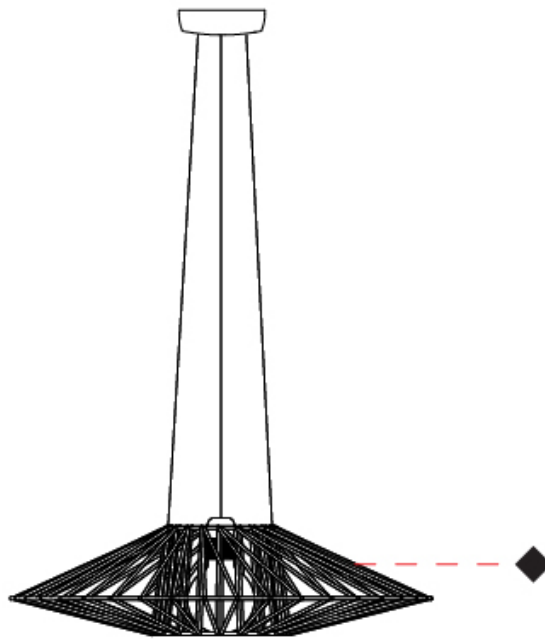

BIMBA SUSPENSION

D111112-

PROJECT

TYPE

SPECIFIER

QUANTITY

DATE

D