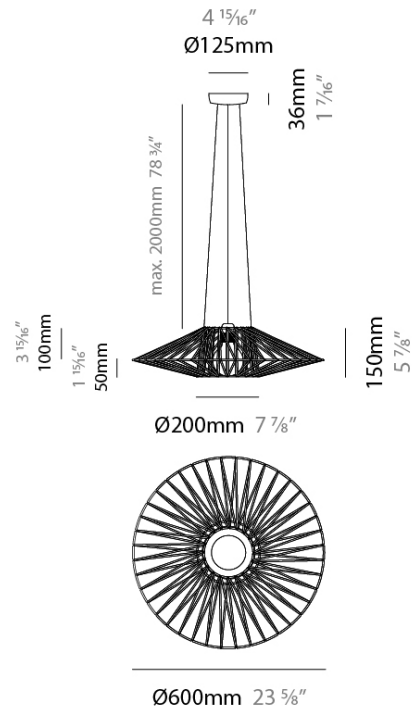

BIMBA SUSPENSION

D111112-

base number Finish
Options

1. To build a product code in our configurator select the specify button on the base model # product page
2. To build a manual product code on this datasheet choose from the options listed below in blue font and add the suffix to the base model #

GENERAL

Series: Bimba
Partner: Ole
Division: Design
Installation: Suspension
Product Type: Pendant
Mounting Location: Ceiling

PHYSICAL

Shape: Abstract
Diameter (mm): 600
Diameter (in): 23 5/8
Height (mm): 150
Height (in): 5 7/8
Max. Overall Height (mm): 2150
Max. Overall Height (in): 84 5/8
Weight (kg): 4.2
Weight (lbs): 9.26

Fixture Finish: BEI / BLK / BLU / COG / DGN / GRY / MRN / MOC / MUS / OLV / SIL / STN / TER / WHI

Holder Finish: Matte Black
Fixture Material: Fabric Cord / Metal
Primary Material: Fabric - Recycled
Cable Details: 2000mm Cable

Upon Request: Other fabric cord colors available upon request (see downloadable finish chart)

ELECTRICAL

Number of Lamps: 1
Lamp Type: LED Retrofit
Bulb Included: Bulb Not Included
Max. Wattage Per Lamp (W): 15
Lamp Base: E26
Input Voltage (V): 120
Upon Request: 277Vac / GU24

RATINGS AND CERTIFICATIONS

Certified By: Certified for North American Standards
IP rating: IP20

PROJECT
TYPE
SPECIFIER
QUANTITY
DATE