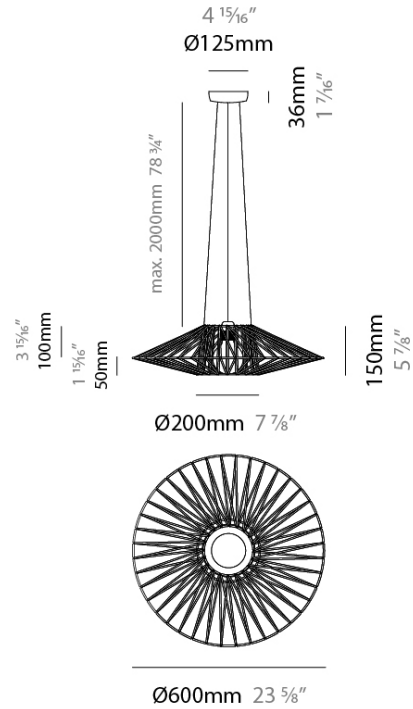

BIMBA SUSPENSION

D111112-

base number Finish
Options

1. To build a product code in our configurator select the specify button on the base model # product page
2. To build a manual product code on this datasheet choose from the options listed below in blue font and add the suffix to the base model #

GENERAL

Series: Bimba
Partner: Ole
Division: Design
Installation: Suspension
Product Type: Pendant
Mounting Location: Ceiling

PHYSICAL

Shape: Abstract
Diameter (mm): 600
Diameter (in): 23 5/8
Height (mm): 150
Height (in): 5 7/8
Max. Overall Height (mm): 2150
Max. Overall Height (in): 84 5/8
Weight (kg): 4.2
Weight (lbs): 9.26

Fixture Finish: BEI / BLK / BLU / COG / DGN / GRY / MRN / MOC / MUS / OLV / SIL / STN / TER / WHI

Holder Finish: Matte Black
Fixture Material: Fabric Cord / Metal
Primary Material: Fabric - Recycled
Cable Details: 2000mm Cable

Upon Request: Other fabric cord colors available upon request (see downloadable finish chart)

ELECTRICAL

Number of Lamps: 1
Lamp Type: LED Retrofit
Bulb Included: Bulb Not Included
Max. Wattage Per Lamp (W): 15
Lamp Base: E26
Input Voltage (V): 120
Upon Request: 277Vac / GU24

RATINGS AND CERTIFICATIONS

Certified By: Certified for North American Standards
IP rating: IP20

PROJECT
TYPE
SPECIFIER
QUANTITY
DATE