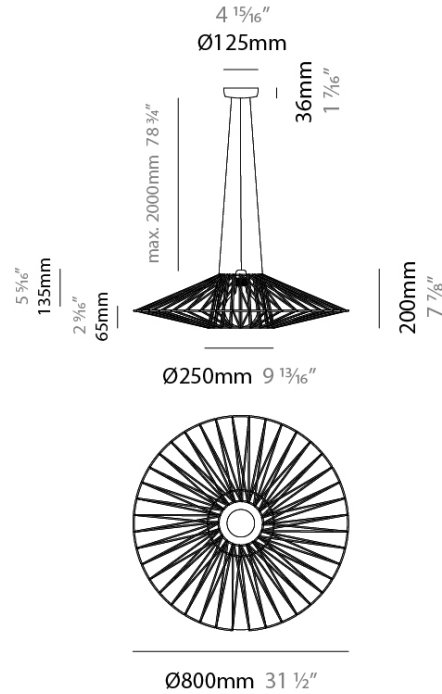

BIMBA SUSPENSION

D111113-

base number Finish
Options

1. To build a product code in our configurator select the specify button on the base model # product page
2. To build a manual product code on this datasheet choose from the options listed below in blue font and add the suffix to the base model #

GENERAL

Series: Bimba
Brand: Ole
Division: Design
Mounting Type: Suspension
Mounting Location: Ceiling
Subcategory: Pendant

PHYSICAL

Shape: Abstract
Diameter (mm): 800
Diameter (in): 31 1/2
Height (mm): 200
Height (in): 7 7/8
Max. Overall Height (mm): 2200
Max. Overall Height (in): 8 5/8
Light Distribution: Omnidirectional
Weight (kg): 5.1
Weight (lbs): 11.24
Fixture Finish: BEI / BLK / BLU / COG / DGN / GRY / MRN / MOC / MUS / OLV / SIL / STN / TER / WHI
Holder Finish: Matte Black
Fixture Material: Fabric Cord / Metal
Cable Details: 2000mm Cable
Upon Request: Other fabric cord colors available upon request (see downloadable finish chart)

ELECTRICAL

Number of Lamps: 1
Lamp Type: LED Retrofit
Bulb Included: Bulb Not Included
Max. Wattage Per Lamp (W): 15
Lamp Base: E26
Input Voltage (V): 120
Upon Request: 277Vac / GU24

RATINGS AND CERTIFICATIONS

Certified By: Certified for North American Standards
IP rating: IP20

PROJECT
TYPE
SPECIFIER
QUANTITY
DATE