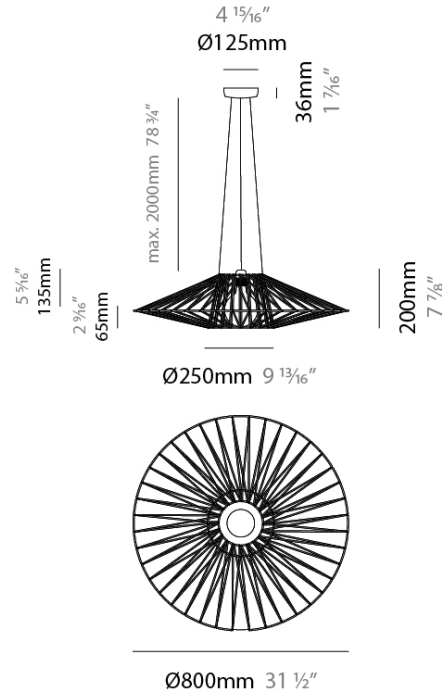

BIMBA SUSPENSION

D111113-

base number Finish
Options

1. To build a product code in our configurator select the specify button on the base model # product page
2. To build a manual product code on this datasheet choose from the options listed below in blue font and add the suffix to the base model #

GENERAL

Series: Bimba
Partner: Ole
Division: Design
Installation: Suspension
Product Type: Pendant
Mounting Location: Ceiling

PHYSICAL

Shape: Abstract
Diameter (mm): 800
Diameter (in): 31 1/2
Height (mm): 200
Height (in): 7 7/8
Max. Overall Height (mm): 2200
Max. Overall Height (in): 8 5/8
Weight (kg): 5.1
Weight (lbs): 11.24

Fixture Finish: BEI / BLK / BLU / COG / DGN / GRY / MRN / MOC / MUS / OLV / SIL / STN / TER / WHI

Holder Finish: Matte Black
Fixture Material: Fabric Cord / Metal
Primary Material: Fabric - Recycled
Cable Details: 2000mm Cable

Upon Request: Other fabric cord colors available upon request (see downloadable finish chart)

ELECTRICAL

Number of Lamps: 1
Lamp Type: LED Retrofit
Bulb Included: Bulb Not Included
Max. Wattage Per Lamp (W): 15
Lamp Base: E26
Input Voltage (V): 120
Upon Request: 277Vac / GU24

RATINGS AND CERTIFICATIONS

Certified By: Certified for North American Standards
IP rating: IP20

PROJECT
TYPE
SPECIFIER
QUANTITY
DATE