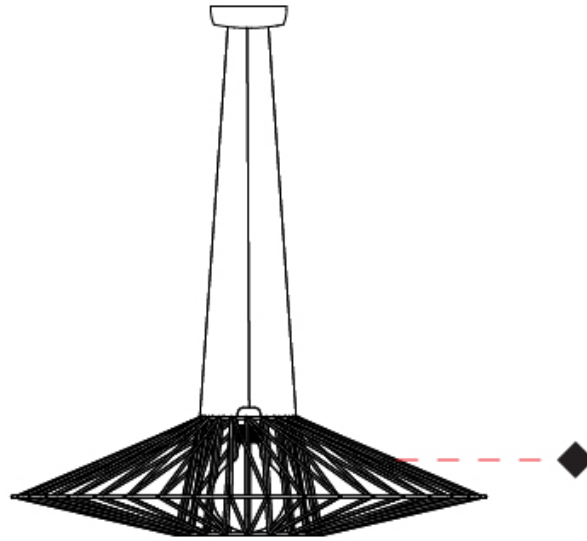

BIMBA SUSPENSION

D111113-

PROJECT

TYPE

SPECIFIER

QUANTITY

DATE

D