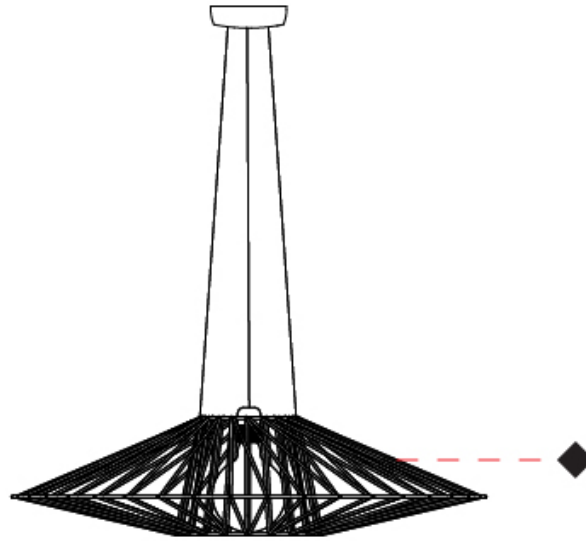

BIMBA SUSPENSION

D111113-

PROJECT

TYPE

SPECIFIER

QUANTITY

DATE

D