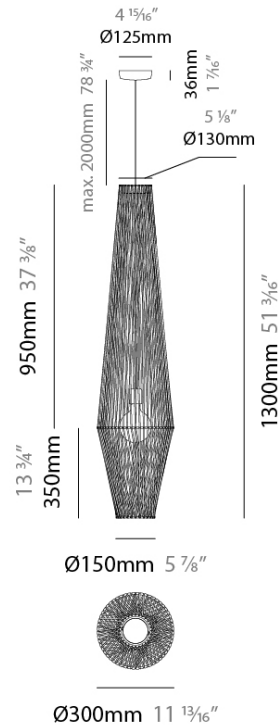

BIMBA SUSPENSION

D111115-

base number Finish
Options

1. To build a product code in our configurator select the specify button on the base model # product page
2. To build a manual product code on this datasheet choose from the options listed below in blue font and add the suffix to the base model #

GENERAL

Series: Bimba _____
Partner: Ole _____
Division: Design _____
Installation: Suspension _____
Product Type: Pendant _____
Mounting Location: Ceiling _____

PHYSICAL

Shape: Abstract _____
Diameter (mm): 300 _____
Diameter (in): 11 ¹³/₁₆ _____
Height (mm): 1300 _____
Height (in): 51 ³/₁₆ _____
Max. Overall Height (mm): 3300 _____
Max. Overall Height (in): 129 ¹⁵/₁₆ _____
Weight (kg): 5 _____
Weight (lbs): 11.02 _____

Fixture Finish: BEI / BLK / BLU / COG / DGN / GRY / MRN / MOC / MUS / OLV / SIL / STN / TER / WHI _____

Holder Finish: Matte Black _____

Fixture Material: Fabric Cord / Metal _____

Primary Material: Fabric - Recycled _____

Cable Details: 2000mm Cable _____

Upon Request: Other fabric cord colors available upon request (see downloadable finish chart)

ELECTRICAL

Number of Lamps: 1 _____

Lamp Type: LED Retrofit _____

Bulb Included: Bulb Not Included _____

Max. Wattage Per Lamp (W): 15 _____

Lamp Base: E26 _____

Input Voltage (V): 120 _____

Upon Request: 277Vac / GU24 _____

RATINGS AND CERTIFICATIONS

Certified By: Certified for North American Standards _____

IP rating: IP20 _____