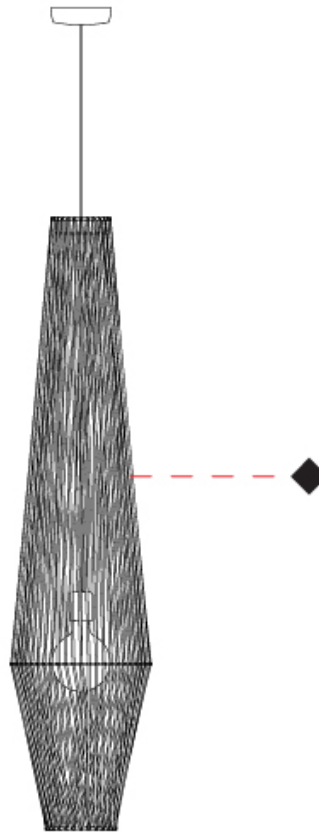

BIMBA SUSPENSION

D111115-

PROJECT	_____
TYPE	_____
SPECIFIER	_____
QUANTITY	_____
DATE	_____

D