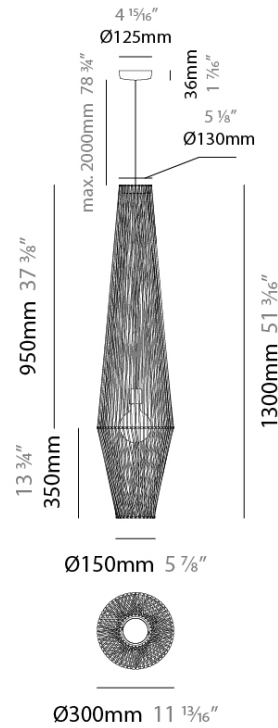

BIMBA SUSPENSION

D111115-

base number Finish
Options

1. To build a product code in our configurator select the specify button on the base model # product page
2. To build a manual product code on this datasheet choose from the options listed below in blue font and add the suffix to the base model #

GENERAL

Series: Bimba
Partner: Ole
Division: Design
Installation: Suspension
Product Type: Pendant
Mounting Location: Ceiling

PHYSICAL

Shape: Abstract
Diameter (mm): 300
Diameter (in): 11 ¹³/₁₆
Height (mm): 1300
Height (in): 51 ³/₁₆
Max. Overall Height (mm): 3300
Max. Overall Height (in): 129 ¹⁵/₁₆
Weight (kg): 5
Weight (lbs): 11.02
Fixture Finish: BEI / BLK / BLU / COG / DGN / GRY / MRN / MOC / MUS / OLV / SIL / STN / TER / WHI
Holder Finish: Matte Black
Fixture Material: Fabric Cord / Metal
Primary Material: Fabric - Recycled
Cable Details: 2000mm Cable
Upon Request: Other fabric cord colors available upon request (see downloadable finish chart)

ELECTRICAL

Number of Lamps: 1
Lamp Type: LED Retrofit
Bulb Included: Bulb Not Included
Max. Wattage Per Lamp (W): 15
Lamp Base: E26
Input Voltage (V): 120
Upon Request: 277Vac / GU24

RATINGS AND CERTIFICATIONS

Certified By: Certified for North American Standards
IP rating: IP20

PROJECT
TYPE
SPECIFIER
QUANTITY
DATE