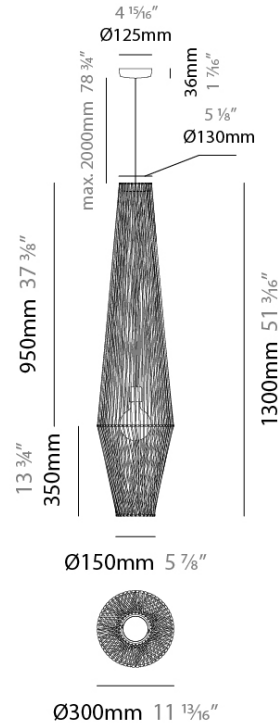

BIMBA SUSPENSION

D111115-

base number Finish
Options

1. To build a product code in our configurator select the specify button on the base model # product page
2. To build a manual product code on this datasheet choose from the options listed below in blue font and add the suffix to the base model #

GENERAL

Series: Bimba
Brand: Ole
Division: Design
Mounting Type: Suspension
Mounting Location: Ceiling
Subcategory: Pendant

PHYSICAL

Shape: Abstract
Diameter (mm): 300
Diameter (in): 11 13/16
Height (mm): 1300
Height (in): 51 3/16
Max. Overall Height (mm): 3300
Max. Overall Height (in): 129 15/16
Light Distribution: Omnidirectional
Weight (kg): 5
Weight (lbs): 11.02
Fixture Finish: BEI / BLK / BLU / COG / DGN / GRY / MRN / MOC / MUS / OLV / SIL / STN / TER / WHI
Holder Finish: Matte Black
Fixture Material: Fabric Cord / Metal
Cable Details: 2000mm Cable
Upon Request: Other fabric cord colors available upon request (see downloadable finish chart)

ELECTRICAL

Number of Lamps: 1
Lamp Type: LED Retrofit
Bulb Included: Bulb Not Included
Max. Wattage Per Lamp (W): 15
Lamp Base: E26
Input Voltage (V): 120
Upon Request: 277Vac / GU24

RATINGS AND CERTIFICATIONS

Certified By: Certified for North American Standards
IP rating: IP20

PROJECT
TYPE
SPECIFIER
QUANTITY
DATE