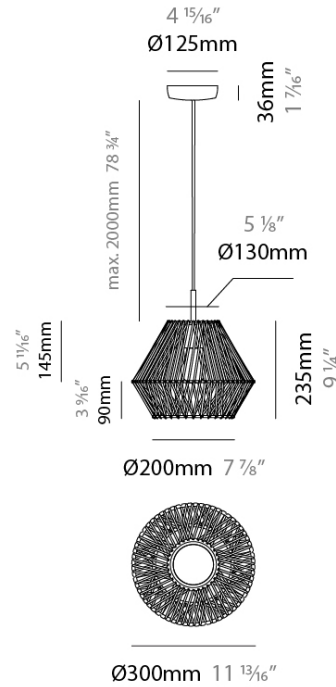

BIMBA SUSPENSION

D111116-

base number Finish
Options

1. To build a product code in our configurator select the specify button on the base model # product page
2. To build a manual product code on this datasheet choose from the options listed below in blue font and add the suffix to the base model #

GENERAL

Series: Bimba
Brand: Ole
Division: Design
Mounting Type: Suspension
Mounting Location: Ceiling
Subcategory: Pendant

PHYSICAL

Shape: Abstract
Diameter (mm): 300
Diameter (in): 11 ¹³/₁₆
Height (mm): 235
Height (in): 9 ¹/₄
Max. Overall Height (mm): 2235
Max. Overall Height (in): 88
Light Distribution: Omnidirectional
Weight (kg): 2
Weight (lbs): 4.41
Fixture Finish: BEI / BLK / BLU / COG / DGN / GRY / MRN / MOC / MUS / OLV / SIL / STN / TER / WHI
Holder Finish: Matte Black
Fixture Material: Fabric Cord / Metal
Cable Details: 2000mm Cable
Upon Request: Other fabric cord colors available upon request (see downloadable finish chart)

ELECTRICAL

Number of Lamps: 1
Lamp Type: LED Retrofit
Bulb Included: Bulb Not Included
Max. Wattage Per Lamp (W): 15
Lamp Base: E26
Input Voltage (V): 120
Upon Request: 277Vac / GU24

RATINGS AND CERTIFICATIONS

Certified By: Certified for North American Standards
IP rating: IP20

PROJECT
TYPE
SPECIFIER
QUANTITY
DATE