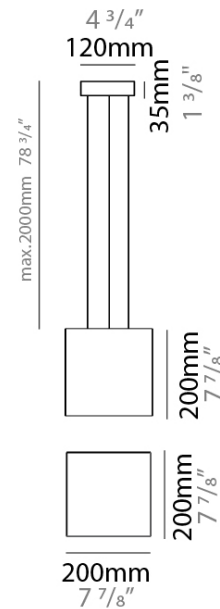

PROJECT	
TYPE	
SPECIFIER	
QUANTITY	
DATE	

BASS SUSPENSION

D111118-

base number   Finish   Finish
Options   Options   Options

1. To build a product code in our configurator select the specify button on the base model # product page
2. To build a manual product code on this datasheet choose from the options listed below in blue font and add the suffix to the base model #

GENERAL

Series: Bass
Brand: Ole
Division: Design
Mounting Type: Suspension
Mounting Location: Ceiling
Subcategory: Pendant

PHYSICAL

Shape: Square
Length (mm): 200
Length (in): 7 7/8
Width (mm): 200
Width (in): 7 7/8
Height (mm): 200
Height (in): 7 7/8
Max. Overall Height (mm): 2200
Max. Overall Height (in): 86 5/8
Light Distribution: Direct / Indirect
Weight (kg): 3
Weight (lbs): 6.61
Fixture Finish: BEI / BLK / BLU / COG / DGN / GRY / MRN / MOC / MUS / OLV / SIL / STN / TER / WHI
Holder Finish: MWH / MBK
Fixture Material: Fabric Cord / Metal
Cable Details: 2000mm Cable
Upon Request: Other fabric cord colors available upon request (see downloadable finish chart)

ELECTRICAL

Number of Lamps: 1
Lamp Type: LED Retrofit
Lamp Shape: A19
Bulb Included: Bulb Not Included
Max. Wattage Per Lamp (W): 15
Lamp Base: E26
Input Voltage (V): 120
Upon Request: 277Vac / GU24

RATINGS AND CERTIFICATIONS

Certified By: Certified for North American Standards
IP rating: IP20