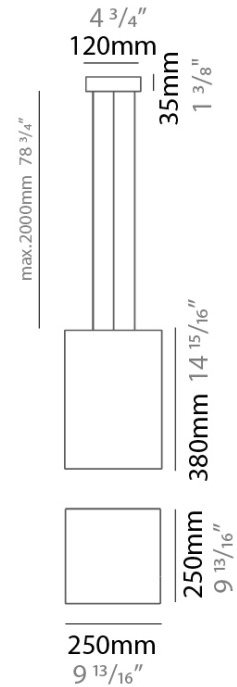

BASS SUSPENSION

D111119- -

base number   Finish   Finish
Options   Options   Options

1. To build a product code in our configurator select the specify button on the base model # product page
2. To build a manual product code on this datasheet choose from the options listed below in blue font and add the suffix to the base model #

GENERAL

Series: Bass
Brand: Ole
Division: Design
Mounting Type: Suspension
Mounting Location: Ceiling
Subcategory: Pendant

PHYSICAL

Shape: Rectangle
Length (mm): 250
Length (in): 9 ¹³/₁₆
Width (mm): 250
Width (in): 9 ¹³/₁₆
Height (mm): 380
Height (in): 14 ¹⁵/₁₆
Max. Overall Height (mm): 2380
Max. Overall Height (in): 93 ¹¹/₁₆
Light Distribution: Direct / Indirect
Weight (kg): 3.5
Weight (lbs): 7.72
Fixture Finish: BEI / BLK / BLU / COG / DGN / GRY / MRN / MOC / MUS / OLV / SIL / STN / TER / WHI
Holder Finish: MWH / MBK
Fixture Material: Fabric Cord / Metal
Cable Details: 2000mm Cable
Upon Request: Other fabric cord colors available upon request (see downloadable finish chart)

ELECTRICAL

Number of Lamps: 1
Lamp Type: LED Retrofit
Lamp Shape: A19
Bulb Included: Bulb Not Included
Max. Wattage Per Lamp (W): 15
Lamp Base: E26
Input Voltage (V): 120
Upon Request: 277Vac / GU24

RATINGS AND CERTIFICATIONS

Certified By: Certified for North American Standards
IP rating: IP20

PROJECT
TYPE
SPECIFIER
QUANTITY
DATE