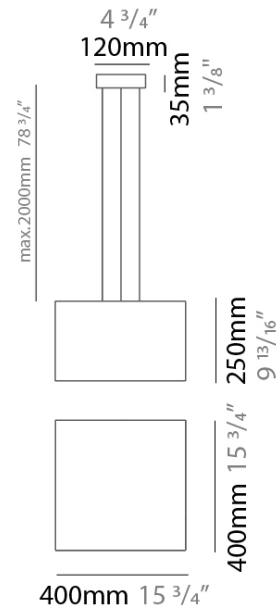

BASS SUSPENSION

D111120-

base number   Finish   Finish
Options   Options

1. To build a product code in our configurator select the specify button on the base model # product page
2. To build a manual product code on this datasheet choose from the options listed below in blue font and add the suffix to the base model #

GENERAL

Series: Bass
Brand: Ole
Division: Design
Mounting Type: Suspension
Mounting Location: Ceiling
Subcategory: Pendant

PHYSICAL

Shape: Rectangle
Length (mm): 400
Length (in): 15 3/4
Width (mm): 400
Width (in): 15 3/4
Height (mm): 250
Height (in): 9 13/16
Max. Overall Height (mm): 2250
Max. Overall Height (in): 88 9/16
Light Distribution: Direct / Indirect
Weight (kg): 4
Weight (lbs): 8.82
Fixture Finish: BEI / BLK / BLU / COG / DGN / GRY / MRN / MOC / MUS / OLV / SIL / STN / TER / WHI
Holder Finish: MWH / MBK
Fixture Material: Fabric Cord / Metal
Cable Details: 2000mm Cable
Upon Request: Other fabric cord colors available upon request (see downloadable finish chart)

ELECTRICAL

Number of Lamps: 1
Lamp Type: LED Retrofit
Lamp Shape: A19
Bulb Included: Bulb Not Included
Max. Wattage Per Lamp (W): 15
Lamp Base: E26
Input Voltage (V): 120
Upon Request: 277Vac / GU24

RATINGS AND CERTIFICATIONS

Certified By: Certified for North American Standards
IP rating: IP20

PROJECT
TYPE
SPECIFIER
QUANTITY
DATE