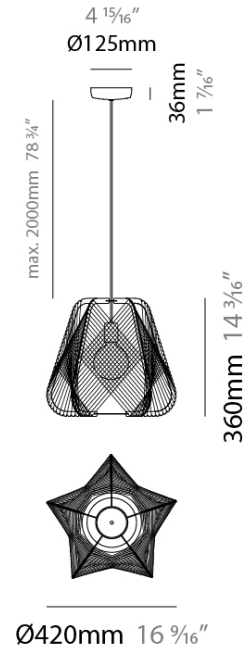

ONNA SUSPENSION

D111183-

base number   Finish Options   Finish Options   Finish Options

1. To build a product code in our configurator select the specify button on the base model # product page
2. To build a manual product code on this datasheet choose from the options listed below in blue font and add the suffix to the base model #

GENERAL

Series: Onna
Partner: Ole
Division: Design
Installation: Suspension
Product Type: Pendant
Mounting Location: Ceiling

PHYSICAL

Shape: Abstract
Diameter (mm): 420
Diameter (in): 16 ⁹/₁₆"
Height (mm): 360
Height (in): 14 ³/₁₆"
Max. Overall Height (mm): 2360
Max. Overall Height (in): 95 ¹⁵/₁₆"
Fixture Finish: BEI / BLK / BLU / COG / DGN / GRY / MRN / MOC / MUS / OLV / SIL / STN / TER / WHI
Holder Finish: MWH/MBK/CHR/SNI
Accent Finish: MWH / MBK
Fixture Material: Fabric Cord / Metal
Primary Material: Fabric - Recycled
Cable Details: 2000mm/78 3/4" Transparent Cable

ELECTRICAL

Number of Lamps: 1
Lamp Type: LED Retrofit
Lamp Shape: A19
Bulb Included: Bulb Not Included
Max. Wattage Per Lamp (W): 20
Lamp Base: E26
Input Voltage (V): 120
Upon Request: 277Vac / GU24

RATINGS AND CERTIFICATIONS

Certified By: Certified for North American Standards
IP rating: IP20

PROJECT
TYPE
SPECIFIER
QUANTITY
DATE