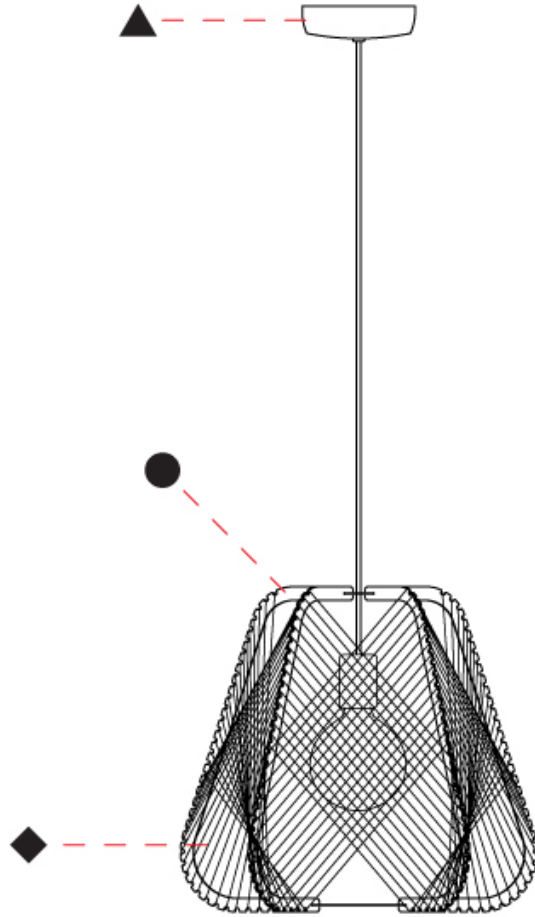

ONNA SUSPENSION

D111183-

PROJECT _____

TYPE _____

SPECIFIER _____

QUANTITY _____

DATE _____

D