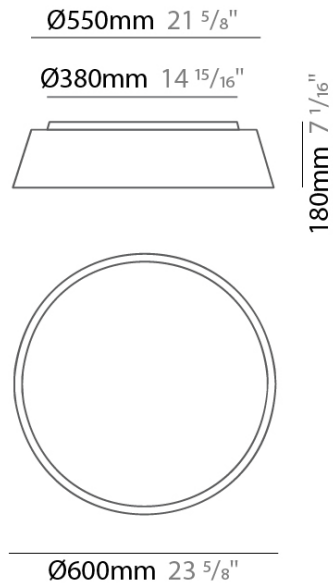

DRUM SURFACE

D112013-

base number Finish
Options

1. To build a product code in our configurator select the specify button on the base model # product page
2. To build a manual product code on this datasheet choose from the options listed below in blue font and add the suffix to the base model #

GENERAL

Series: Drum
Brand: Ole
Division: Design
Mounting Type: Surface
Mounting Location: Ceiling
Subcategory: Ambient

PHYSICAL

Shape: Drum
Diameter (mm): 600
Diameter (in): 23 5/8
Height (mm): 180
Height (in): 7 1/16
Light Distribution: Direct
Weight (kg): 3
Weight (lbs): 6.6
Diffuser: PMMA - Opal
Fixture Finish: BEI / BLK / BLU / COG / DGN / GRY / MRN / MOC / MUS / OLV / SIL / STN / TER / WHI
Holder Finish: BLK
Fixture Material: Fabric Cord / Metal
Upon Request: Other fabric cord colors available upon request (see downloadable finish chart)

ELECTRICAL

Number of Lamps: 3
Lamp Type: LED Retrofit
Lamp Shape: A19
Bulb Included: Bulb Not Included
Max. Wattage Per Lamp (W): 15
Lamp Base: E26
Input Voltage (V): 120
Upon Request: 277Vac / GU24

RATINGS AND CERTIFICATIONS

Certified By: Certified for North American Standards
IP rating: IP20

PROJECT
TYPE
SPECIFIER
QUANTITY
DATE