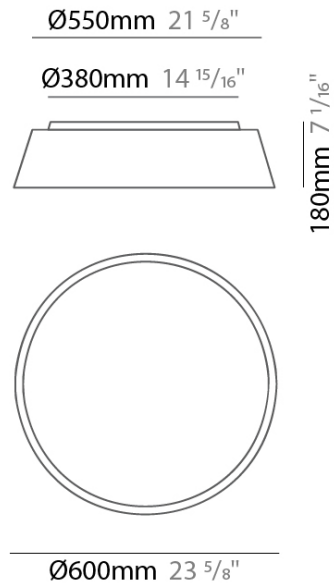

DRUM SURFACE

D112013-

base number Finish
Options

1. To build a product code in our configurator select the specify button on the base model # product page
2. To build a manual product code on this datasheet choose from the options listed below in blue font and add the suffix to the base model #

GENERAL

Series: Drum
Partner: Ole
Division: Design
Installation: Surface
Product Type: Ceiling Surface
Mounting Location: Ceiling
Light Distribution: Direct

PHYSICAL

Shape: Drum
Diameter (mm): 600
Diameter (in): 23 5/8
Height (mm): 180
Height (in): 7 1/16
Weight (kg): 3
Weight (lbs): 6.6
Diffuser: PMMA - Opal
Fixture Finish: BEI / BLK / BLU / COG / DGN / GRY / MRN / MOC / MUS / OLV / SIL / STN / TER / WHI
Holder Finish: BLK
Fixture Material: Fabric Cord / Metal
Primary Material: Fabric - Recycled
Upon Request: Other fabric cord colors available upon request (see downloadable finish chart)

ELECTRICAL

Number of Lamps: 3
Lamp Type: LED Retrofit
Lamp Shape: A19
Bulb Included: Bulb Not Included
Max. Wattage Per Lamp (W): 15
Lamp Base: E26
Input Voltage (V): 120
Upon Request: 277Vac / GU24

RATINGS AND CERTIFICATIONS

Certified By: Certified for North American Standards
IP rating: IP20

PROJECT
TYPE
SPECIFIER
QUANTITY
DATE