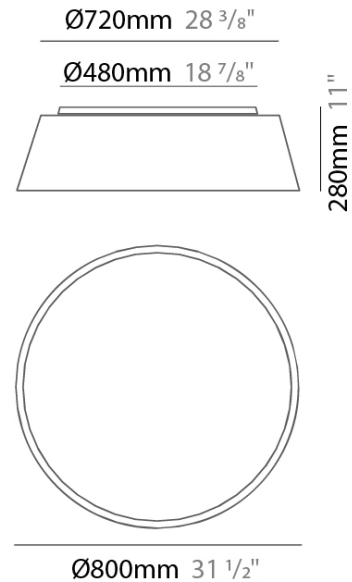

PROJECT
TYPE
SPECIFIER
QUANTITY
DATE

DRUM SURFACE

D112014-

base number Finish
Options

1. To build a product code in our configurator select the specify button on the base model # product page
2. To build a manual product code on this datasheet choose from the options listed below in blue font and add the suffix to the base model #

GENERAL

Series: Drum
Brand: Ole
Division: Design
Mounting Type: Surface
Mounting Location: Ceiling
Subcategory: Ambient

PHYSICAL

Shape: Drum
Diameter (mm): 800
Diameter (in): 31 1/2
Height (mm): 280
Height (in): 11
Light Distribution: Direct
Weight (kg): 4.4
Weight (lbs): 9.7
Diffuser: PMMA - Opal
Fixture Finish: BEI / BLK / BLU / COG / DGN / GRY / MRN / MOC / MUS / OLV / SIL / STN / TER / WHI
Holder Finish: Black
Fixture Material: Fabric Cord / Metal
Upon Request: Other fabric cord colors available upon request (see downloadable finish chart)

ELECTRICAL

Number of Lamps: 4
Lamp Type: LED Retrofit
Lamp Shape: A19
Bulb Included: Bulb Not Included
Max. Wattage Per Lamp (W): 15
Lamp Base: E26
Input Voltage (V): 120
Upon Request: 277Vac / GU24

RATINGS AND CERTIFICATIONS

Certified By: Certified for North American Standards
IP rating: IP20