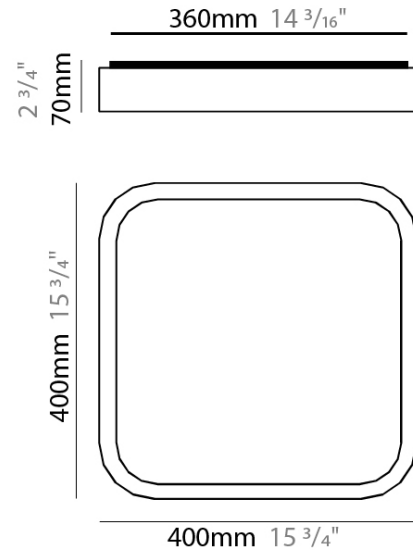

NATURE SURFACE

D112017

base number

1. To build a product code in our configurator select the specify button on the base model # product page
2. To build a manual product code on this datasheet choose from the options listed below in blue font and add the suffix to the base model #

GENERAL

Series: Nature
Brand: Ole
Division: Design
Mounting Type: Surface
Mounting Location: Ceiling
Subcategory: Ambient

PHYSICAL

Shape: Square
Length (mm): 400
Length (in): 15 3/4
Width (mm): 400
Width (in): 15 3/4
Height (mm): 70
Height (in): 2 3/4
Light Distribution: Direct
Diffuser: PMMA - Opal
Fixture Finish: OAK
Fixture Material: Metal / Wood

ELECTRICAL

Number of Lamps: 4
Lamp Type: LED Retrofit
Lamp Shape: A15
Bulb Included: Bulb Not Included
Max. Wattage Per Lamp (W): 4
Lamp Base: E26
Input Voltage (V): 120
Upon Request: 277Vac / GU24

RATINGS AND CERTIFICATIONS

Certified By: Certified for North American Standards
IP rating: IP20

PROJECT
TYPE
SPECIFIER
QUANTITY
DATE