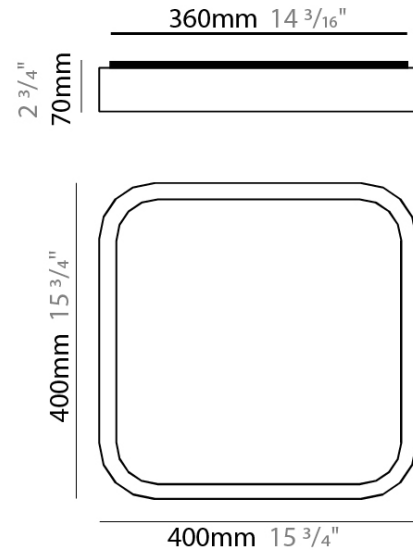

NATURE SURFACE

D112017

base number

1. To build a product code in our configurator select the specify button on the base model # product page
2. To build a manual product code on this datasheet choose from the options listed below in blue font and add the suffix to the base model #

GENERAL

Series: Nature
Partner: Ole
Division: Design
Installation: Surface
Product Type: Ceiling Surface
Mounting Location: Ceiling
Light Distribution: Direct

PHYSICAL

Shape: Square
Length (mm): 400
Length (in): 15 3/4
Width (mm): 400
Width (in): 15 3/4
Height (mm): 70
Height (in): 2 3/4
Diffuser: PMMA - Opal
Fixture Finish: OAK
Fixture Material: Metal / Wood
Primary Material: Wood

ELECTRICAL

Number of Lamps: 4
Lamp Type: LED Retrofit
Lamp Shape: A15
Bulb Included: Bulb Not Included
Max. Wattage Per Lamp (W): 4
Lamp Base: E26
Input Voltage (V): 120
Upon Request: 277Vac / GU24

RATINGS AND CERTIFICATIONS

Certified By: Certified for North American Standards
IP rating: IP20

PROJECT
TYPE
SPECIFIER
QUANTITY
DATE