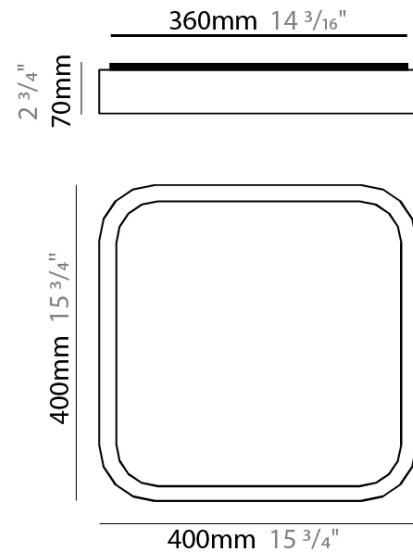

NATURE SURFACE

D112017

base number

1. To build a product code in our configurator select the specify button on the base model # product page
2. To build a manual product code on this datasheet choose from the options listed below in blue font and add the suffix to the base model #

GENERAL

Series: Nature
Partner: Ole
Division: Design
Installation: Surface
Product Type: Ceiling Surface
Mounting Location: Ceiling
Light Distribution: Direct

PHYSICAL

Shape: Square
Length (mm): 400
Length (in): 15 3/4
Width (mm): 400
Width (in): 15 3/4
Height (mm): 70
Height (in): 2 3/4
Diffuser: PMMA - Opal
Fixture Finish: OAK
Fixture Material: Metal / Wood
Primary Material: Wood

ELECTRICAL

Number of Lamps: 4
Lamp Type: LED Retrofit
Lamp Shape: A15
Bulb Included: Bulb Not Included
Max. Wattage Per Lamp (W): 4
Lamp Base: E26
Input Voltage (V): 120
Upon Request: 277Vac / GU24

RATINGS AND CERTIFICATIONS

Certified By: Certified for North American Standards
IP rating: IP20

PROJECT
TYPE
SPECIFIER
QUANTITY
DATE