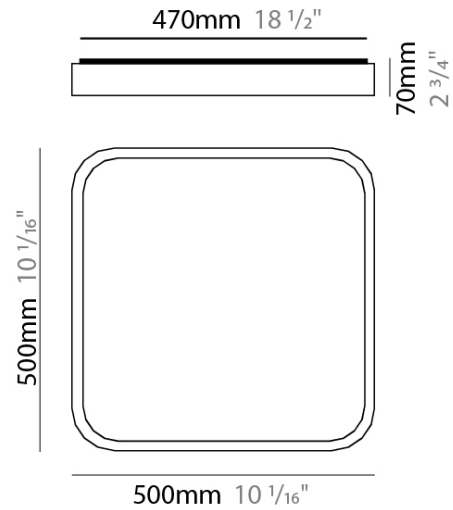

NATURE SURFACE

D112019

base number

1. To build a product code in our configurator select the specify button on the base model # product page
2. To build a manual product code on this datasheet choose from the options listed below in blue font and add the suffix to the base model #

GENERAL

Series: Nature
Partner: Ole
Division: Design
Installation: Surface
Product Type: Ceiling Surface
Mounting Location: Ceiling
Light Distribution: Direct

PHYSICAL

Shape: Square
Length (mm): 500
Length (in): 19 ¹¹/₁₆
Width (mm): 500
Width (in): 19 ¹¹/₁₆
Height (mm): 70
Height (in): 2 ³/₄
Diffuser: PMMA - Opal
Fixture Finish: OAK
Fixture Material: Metal / Wood
Primary Material: Wood

ELECTRICAL

Number of Lamps: 4
Lamp Type: LED Retrofit
Lamp Shape: A15
Bulb Included: Bulb Not Included
Max. Wattage Per Lamp (W): 4
Lamp Base: E26
Input Voltage (V): 120
Upon Request: 277Vac / GU24

RATINGS AND CERTIFICATIONS

Certified By: Certified for North American Standards
IP rating: IP20

PROJECT	
TYPE	
SPECIFIER	
QUANTITY	
DATE