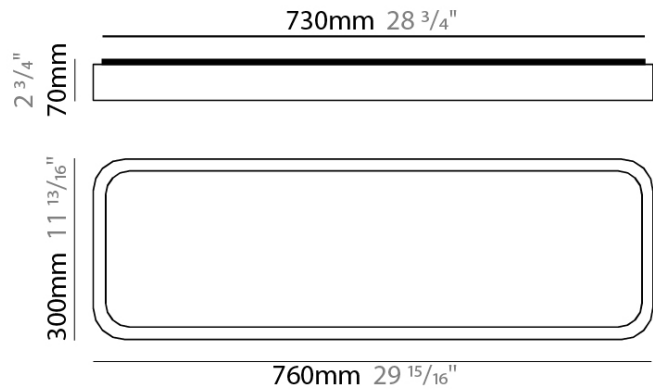

NATURE SURFACE

D112021

base number

1. To build a product code in our configurator select the specify button on the base model # product page
2. To build a manual product code on this datasheet choose from the options listed below in blue font and add the suffix to the base model #

GENERAL

Series: Nature
Brand: Ole
Division: Design
Mounting Type: Surface
Mounting Location: Ceiling
Subcategory: Ambient

PHYSICAL

Shape: Rectangle
Length (mm): 760
Length (in): 29 ¹⁵/₁₆
Width (mm): 300
Width (in): 11 ¹³/₁₆
Height (mm): 70
Height (in): 2 ³/₄
Light Distribution: Direct
Diffuser: PMMA - Opal
Fixture Finish: OAK
Fixture Material: Metal / Wood

ELECTRICAL

Number of Lamps: 4
Lamp Type: LED Retrofit
Lamp Shape: A15
Bulb Included: Bulb Not Included
Max. Wattage Per Lamp (W): 4
Lamp Base: E26
Input Voltage (V): 120
Upon Request: 277Vac / GU24

RATINGS AND CERTIFICATIONS

Certified By: Certified for North American Standards
IP rating: IP20

PROJECT
TYPE
SPECIFIER
QUANTITY
DATE