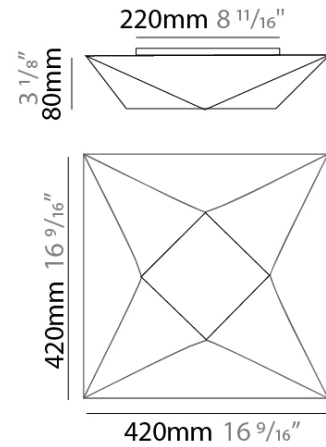

POLARIS SURFACE

D112022

base number

PROJECT	_____
TYPE	_____
SPECIFIER	_____
QUANTITY	_____
DATE	_____

1. To build a product code in our configurator select the specify button on the base model # product page
2. To build a manual product code on this datasheet choose from the options listed below in blue font and add the suffix to the base model #

GENERAL

Series: Polaris _____
Brand: Ole _____
Division: Design _____
Mounting Type: Surface _____
Mounting Location: Wall / Ceiling _____
Subcategory: Ambient _____

PHYSICAL

Shape: Rectangle _____
Length (mm): 420 _____
Length (in): 16 ⁹/₁₆ _____
Width (mm): 420 _____
Width (in): 16 ⁹/₁₆ _____
Height (mm): 80 _____
Height (in): 3 ¹/₈ _____
Light Distribution: Omnidirectional _____
Weight (kg): 2 _____
Weight (lbs): 4.4 _____
Diffuser: Elastic Fabric - Optical White Diffuser _____
Fixture Finish: WHI _____
Fixture Material: Metal / Elastic Fabric _____

ELECTRICAL

Number of Lamps: 2 _____
Lamp Type: LED Retrofit _____
Lamp Shape: A19 _____
Bulb Included: Bulb Not Included _____
Max. Wattage Per Lamp (W): 15 _____
Lamp Base: E26 _____
Input Voltage (V): 120 _____
Upon Request: 277Vac / GU24 _____

RATINGS AND CERTIFICATIONS

Certified By: Certified for North American Standards _____
IP rating: IP20 _____