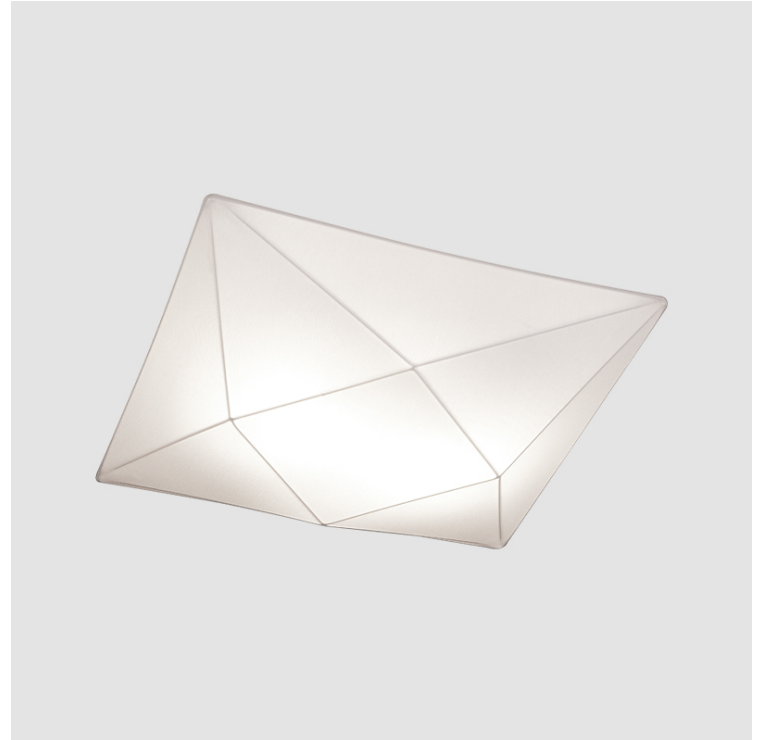

POLARIS SURFACE

D112022

base number

PROJECT	_____
TYPE	_____
SPECIFIER	_____
QUANTITY	_____
DATE	_____

1. To build a product code in our configurator select the specify button on the base model # product page
2. To build a manual product code on this datasheet choose from the options listed below in blue font and add the suffix to the base model #

GENERAL

Series: Polaris _____
Brand: Ole _____
Division: Design _____
Mounting Type: Surface _____
Mounting Location: Wall / Ceiling _____
Subcategory: Ambient _____

PHYSICAL

Shape: Rectangle _____
Length (mm): 420 _____
Length (in): 16 ⁹/₁₆ _____
Width (mm): 420 _____
Width (in): 16 ⁹/₁₆ _____
Height (mm): 80 _____
Height (in): 3 ¹/₈ _____
Light Distribution: Omnidirectional _____
Weight (kg): 2 _____
Weight (lbs): 4.4 _____
Diffuser: Elastic Fabric - Optical White Diffuser _____
Fixture Finish: WHI _____
Fixture Material: Metal / Elastic Fabric _____

ELECTRICAL

Number of Lamps: 2 _____
Lamp Type: LED Retrofit _____
Lamp Shape: A19 _____
Bulb Included: Bulb Not Included _____
Max. Wattage Per Lamp (W): 15 _____
Lamp Base: E26 _____
Input Voltage (V): 120 _____
Upon Request: 277Vac / GU24 _____

RATINGS AND CERTIFICATIONS

Certified By: Certified for North American Standards _____
IP rating: IP20 _____