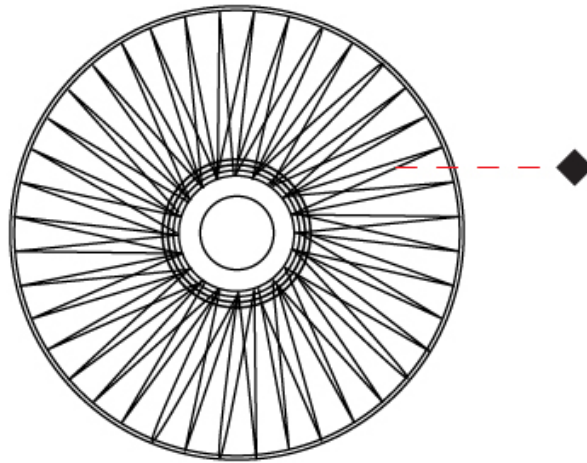

D112042-

PROJECT	_____
TYPE	_____
SPECIFIER	_____
QUANTITY	_____
DATE	_____

D