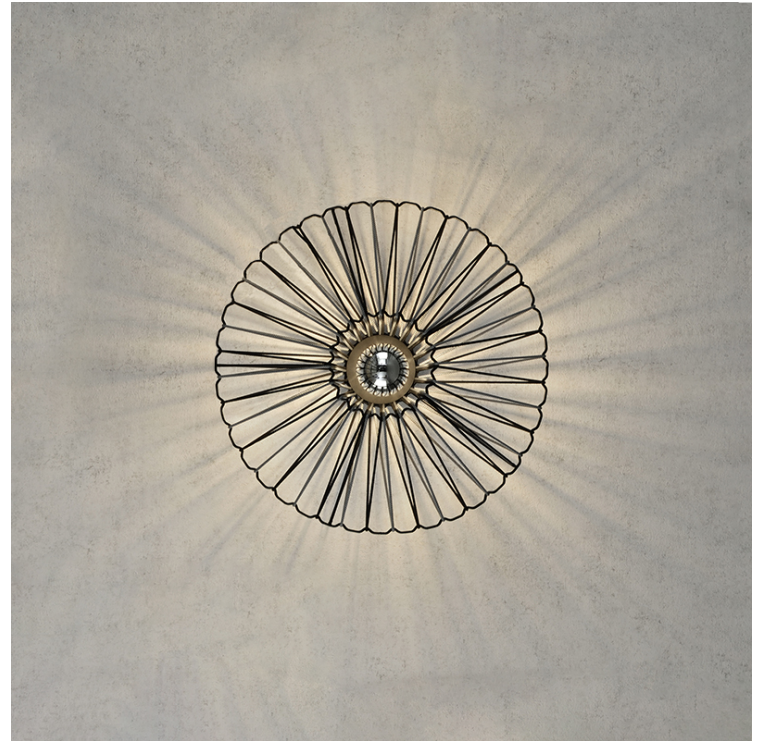

BIMBA SURFACE

D112042-

base number   Finish
Options

PROJECT	_____
TYPE	_____
SPECIFIER	_____
QUANTITY	_____
DATE	_____

1. To build a product code in our configurator select the specify button on the base model # product page
2. To build a manual product code on this datasheet choose from the options listed below in blue font and add the suffix to the base model #

GENERAL

Series: Bimba
Partner: Ole
Division: Design
Installation: Surface
Product Type: Ceiling Surface
Mounting Location: Ceiling

PHYSICAL

Shape: Abstract
Diameter (mm): 600
Diameter (in): 23 5/8
Height (mm): 180
Height (in): 7 1/8
Weight (kg): 4
Weight (lbs): 8.82
Diffuser: PMMA - Opal
Fixture Finish: BEI / BLK / BLU / COG / DGN / GRY / MRN / MOC / MUS / OLV / SIL / STN / TER / WHI
Holder Finish: Matte Black
Fixture Material: Fabric Cord / Metal
Primary Material: Fabric - Recycled
Cable Details: 2000mm Cable
Upon Request: Other fabric cord colors available upon request (see downloadable finish chart)

ELECTRICAL

Number of Lamps: 1
Lamp Type: LED Retrofit
Lamp Shape: A19
Bulb Included: Bulb Not Included
Max. Wattage Per Lamp (W): 15
Lamp Base: E26
Input Voltage (V): 120
Upon Request: 277Vac / GU24

RATINGS AND CERTIFICATIONS

Certified By: Certified for North American Standards
IP rating: IP20