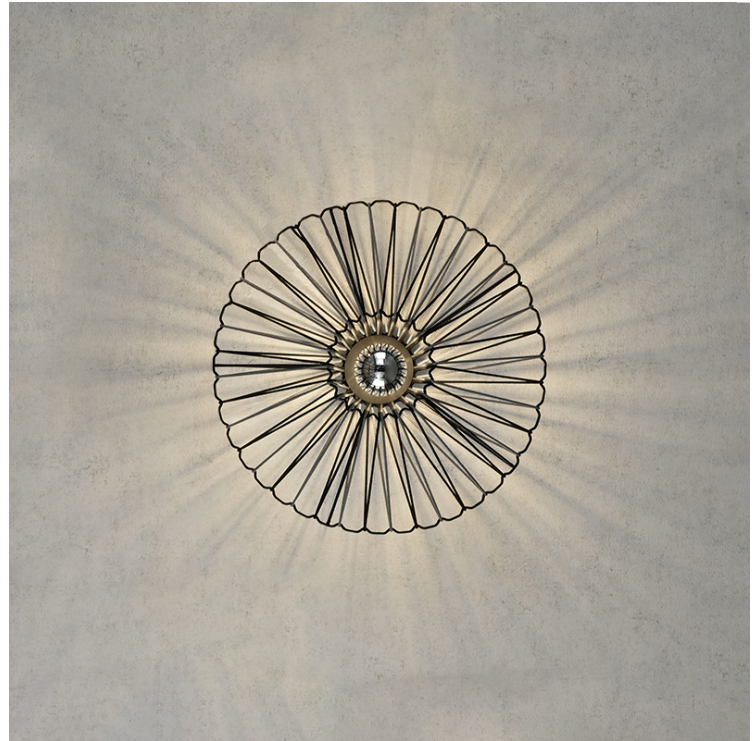

BIMBA SURFACE

D112042-

base number   Finish
Options

PROJECT	_____
TYPE	_____
SPECIFIER	_____
QUANTITY	_____
DATE	_____

1. To build a product code in our configurator select the specify button on the base model # product page
2. To build a manual product code on this datasheet choose from the options listed below in blue font and add the suffix to the base model #

GENERAL

Series: Bimba _____
Partner: Ole _____
Division: Design _____
Installation: Surface _____
Product Type: Ceiling Surface _____
Mounting Location: Ceiling _____

PHYSICAL

Shape: Abstract _____
Diameter (mm): 600 _____
Diameter (in): 23 ⁵/₈ _____
Height (mm): 180 _____
Height (in): 7 ¹/₁₆ _____
Weight (kg): 4 _____
Weight (lbs): 8.82 _____
Diffuser: PMMA - Opal _____
Fixture Finish: BEI / BLK / BLU / COG / DGN / GRY / MRN / MOC / MUS / OLV / SIL / STN / TER / WHI _____
Holder Finish: Matte Black _____
Fixture Material: Fabric Cord / Metal _____
Primary Material: Fabric - Recycled _____
Cable Details: 2000mm Cable _____
Upon Request: Other fabric cord colors available upon request (see downloadable finish chart)

ELECTRICAL

Number of Lamps: 1 _____
Lamp Type: LED Retrofit _____
Lamp Shape: A19 _____
Bulb Included: Bulb Not Included _____
Max. Wattage Per Lamp (W): 15 _____
Lamp Base: E26 _____
Input Voltage (V): 120 _____
Upon Request: 277Vac / GU24 _____

RATINGS AND CERTIFICATIONS

Certified By: Certified for North American Standards _____
IP rating: IP20 _____