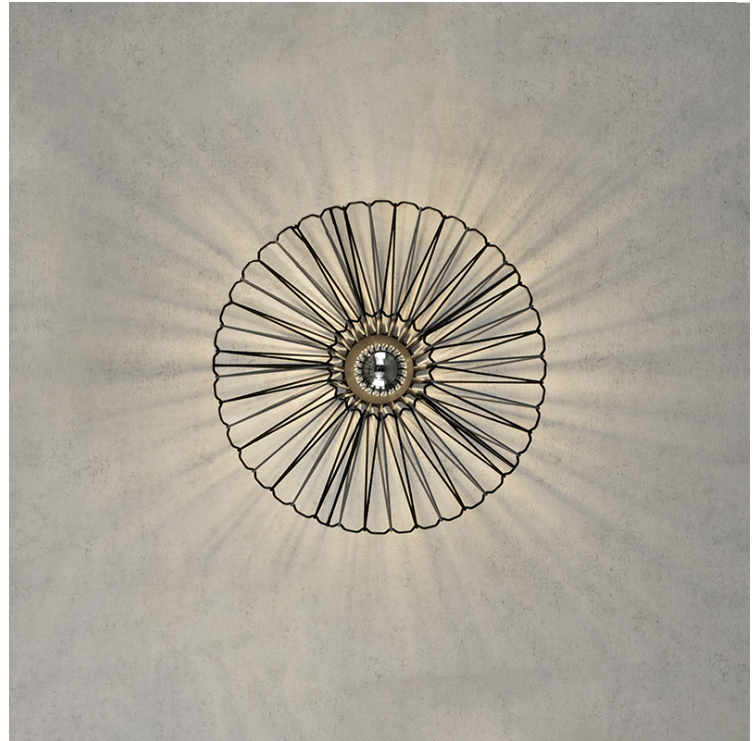

BIMBA SURFACE

D112042-

base number   Finish
Options

PROJECT	_____
TYPE	_____
SPECIFIER	_____
QUANTITY	_____
DATE	_____

1. To build a product code in our configurator select the specify button on the base model # product page
2. To build a manual product code on this datasheet choose from the options listed below in blue font and add the suffix to the base model #

GENERAL

Series: Bimba
Brand: Ole
Division: Design
Mounting Type: Surface
Mounting Location: Ceiling
Subcategory: Ambient

PHYSICAL

Shape: Abstract
Diameter (mm): 600
Diameter (in): 23 5/8
Height (mm): 180
Height (in): 7 1/16
Light Distribution: Omnidirectional
Weight (kg): 4
Weight (lbs): 8.82
Diffuser: PMMA - Opal
Fixture Finish: BEI / BLK / BLU / COG / DGN / GRY / MRN / MOC / MUS / OLV / SIL / STN / TER / WHI
Holder Finish: Matte Black
Fixture Material: Fabric Cord / Metal
Cable Details: 2000mm Cable
Upon Request: Other fabric cord colors available upon request (see downloadable finish chart)

ELECTRICAL

Number of Lamps: 1
Lamp Type: LED Retrofit
Lamp Shape: A19
Bulb Included: Bulb Not Included
Max. Wattage Per Lamp (W): 15
Lamp Base: E26
Input Voltage (V): 120
Upon Request: 277Vac / GU24

RATINGS AND CERTIFICATIONS

Certified By: Certified for North American Standards
IP rating: IP20