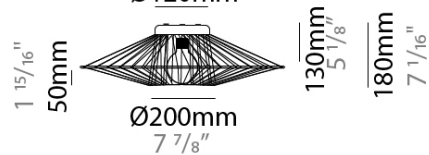

#### PHYSICAL

Shape: Abstract \_\_\_\_\_  
 Diameter (mm): 600 \_\_\_\_\_  
 Diameter (in): 23 <sup>5</sup>/<sub>8</sub> \_\_\_\_\_  
 Height (mm): 180 \_\_\_\_\_  
 Height (in): 7 <sup>1</sup>/<sub>16</sub> \_\_\_\_\_  
 Weight (kg): 4 \_\_\_\_\_  
 Weight (lbs): 8.82 \_\_\_\_\_  
 Diffuser: PMMA - Opal \_\_\_\_\_  
 Fixture Finish: BEI / BLK / BLU / COG / DGN / GRY / MRN / MOC / MUS / OLV / SIL / STN / TER / WHI \_\_\_\_\_  
 Holder Finish: Matte Black \_\_\_\_\_  
 Fixture Material: Fabric Cord / Metal \_\_\_\_\_  
 Primary Material: Fabric - Recycled \_\_\_\_\_  
 Cable Details: 2000mm Cable \_\_\_\_\_  
 Upon Request: Other fabric cord colors available upon request (see downloadable finish chart)

#### RATINGS AND CERTIFICATIONS

Certified By: Certified for North American Standards \_\_\_\_\_  
 IP rating: IP20 \_\_\_\_\_

Ø600mm  
23 <sup>5</sup>/<sub>8</sub>"

4 <sup>3</sup>/<sub>4</sub>"  
Ø120mm

D112042-