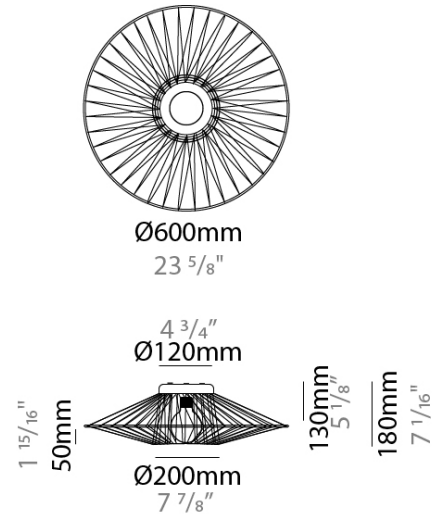

BIMBA SURFACE

D112042-

base number   Finish
Options

PROJECT	_____
TYPE	_____
SPECIFIER	_____
QUANTITY	_____
DATE	_____

1. To build a product code in our configurator select the specify button on the base model # product page
2. To build a manual product code on this datasheet choose from the options listed below in blue font and add the suffix to the base model #

GENERAL

Series: Bimba
Partner: Ole
Division: Design
Installation: Surface
Product Type: Ceiling Surface
Mounting Location: Ceiling

PHYSICAL

Shape: Abstract
Diameter (mm): 600
Diameter (in): 23 5/8
Height (mm): 180
Height (in): 7 1/8
Weight (kg): 4
Weight (lbs): 8.82
Diffuser: PMMA - Opal
Fixture Finish: BEI / BLK / BLU / COG / DGN / GRY / MRN / MOC / MUS / OLV / SIL / STN / TER / WHI
Holder Finish: Matte Black
Fixture Material: Fabric Cord / Metal
Primary Material: Fabric - Recycled
Cable Details: 2000mm Cable
Upon Request: Other fabric cord colors available upon request (see downloadable finish chart)

ELECTRICAL

Number of Lamps: 1
Lamp Type: LED Retrofit
Lamp Shape: A19
Bulb Included: Bulb Not Included
Max. Wattage Per Lamp (W): 15
Lamp Base: E26
Input Voltage (V): 120
Upon Request: 277Vac / GU24

RATINGS AND CERTIFICATIONS

Certified By: Certified for North American Standards
IP rating: IP20