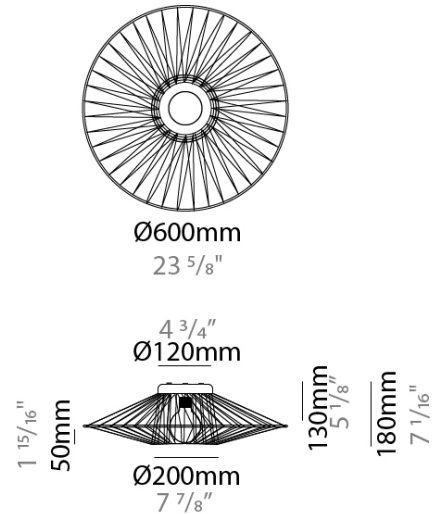

BIMBA SURFACE

D112042-

base number Finish
Options

PROJECT
TYPE
SPECIFIER
QUANTITY
DATE

1. To build a product code in our configurator select the specify button on the base model # product page
2. To build a manual product code on this datasheet choose from the options listed below in blue font and add the suffix to the base model #

GENERAL

Series: Bimba
Partner: Ole
Division: Design
Installation: Surface
Product Type: Ceiling Surface
Mounting Location: Ceiling

PHYSICAL

Shape: Abstract
Diameter (mm): 600
Diameter (in): 23 5/8
Height (mm): 180
Height (in): 7 1/16
Weight (kg): 4
Weight (lbs): 8.82
Diffuser: PMMA - Opal
Fixture Finish: BEI / BLK / BLU / COG / DGN / GRY / MRN / MOC / MUS / OLV / SIL / STN / TER / WHI
Holder Finish: Matte Black
Fixture Material: Fabric Cord / Metal
Primary Material: Fabric - Recycled
Cable Details: 2000mm Cable
Upon Request: Other fabric cord colors available upon request (see downloadable finish chart)

ELECTRICAL

Number of Lamps: 1
Lamp Type: LED Retrofit
Lamp Shape: A19
Bulb Included: Bulb Not Included
Max. Wattage Per Lamp (W): 15
Lamp Base: E26
Input Voltage (V): 120
Upon Request: 277Vac / GU24

RATINGS AND CERTIFICATIONS

Certified By: Certified for North American Standards
IP rating: IP20